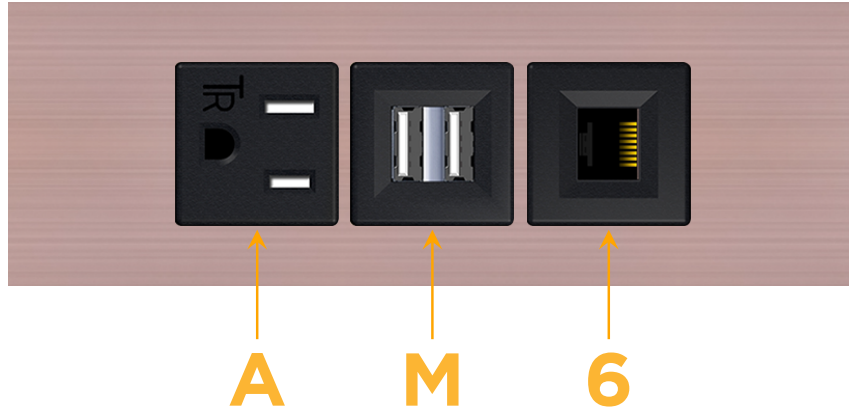

M-POWER-3T

AC POWER & DATA CONNECTIVITY SOLUTION

M-POWER-3T-AM6-CHATP

Distributed by

Mormax Company, Inc.

8 Westchester Plaza

Elmsford, NY 10523

914-699-0101

sales@mormax.com

mormax.com

Metro Light & Power's line of power & data solutions offers sophisticated design elements combined with greater ease of installation. Streamlined and low-profile, enhanced by side-exiting cords, our outlets advance the industry with their cutting edge look and feel. We believe flexibility is key, and we provide a variety of mounting options, including the ability to mount in limited spaces. Our outlets are available in many finishes and configurations, in addition to a custom color and finish capability for our clients.

Trim Plate Finish: **CHAMPAGNE (ABS)**

Custom Finishes Available

M-POWER-3T-AM6-CHATP

Features:

Module/Port Options:

- **A** Tamper Resistant AC Receptacle
- **E** USB-A & USB-C (20W)
- **M** Double USB-A (Fast Charging Ports - 18W)
- **H** HDMI
- **6** CAT 6
- **12** RJ 12
- **X** Switched AC
- **Y** 3-Way Switch (Low Voltage)
- **V** USB-C (45W High Speed Charging Port)
- **S** USB-C (25W High Speed Charging Port)
- **R** Switched AC (Rocker Switch)
- **D** Dimmer Switch

Plug:

Supplied with Low Profile Flat 45° Angle 120 VAC Plug

Optional Standard Straight 120 VAC Plug

Optional Straight 120 VAC Pass-through Plug

- CLEAN, COMPACT DESIGN
- STREAMLINED
- LOW PROFILE
- SIDE-EXITING CORDS
- PLUG & PLAY
- 6' AC CORD & PLUG (FLAT PLUG STANDARD)
- CUSTOMIZABLE CONFIGURATIONS AND FINISHES
- UL LISTED FOR MOUNTING IN FURNITURE
- 15A