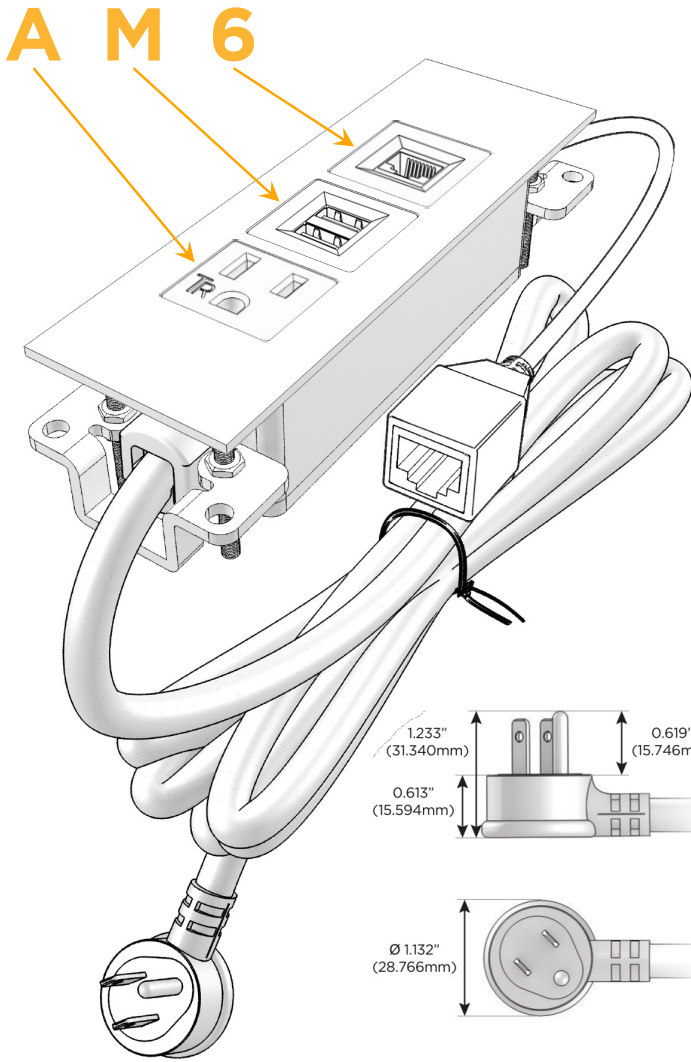

### Module/Port Options:

- A** Tamper Resistant AC Receptacle
- E** USB-A & USB-C (20W)
- M** Double USB-A (Fast Charging Ports - 18W)
- H** HDMI
- 6** CAT 6
- 12** RJ 12
- X** Switched AC
- Y** 3-Way Switch (Low Voltage)
- V** USB-C (45W High Speed Charging Port)
- S** USB-C (25W High Speed Charging Port)
- R** Switched AC (Rocker Switch)
- D** Dimmer Switch

### Plug:

Supplied with Low Profile Flat 45° Angle 120 VAC Plug

Optional Standard Straight 120 VAC Plug

Optional Straight 120 VAC Pass-through Plug

- CLEAN, COMPACT DESIGN
- STREAMLINED
- LOW PROFILE
- SIDE-EXITING CORDS
- PLUG & PLAY
- 6' AC CORD & PLUG (FLAT PLUG STANDARD)
- CUSTOMIZABLE CONFIGURATIONS AND FINISHES
- UL LISTED FOR MOUNTING IN FURNITURE
- 15A

# M-POWER-3T

AC POWER & DATA CONNECTIVITY SOLUTION

M-POWER-3T-AM6-CHATP

Specs:

**Modules/Ports:**

- A** Tamper Resistant AC Receptacle
- M** Double USB-A (Fast Charging Ports - 18W)
- 6** CAT 6

Distributed by