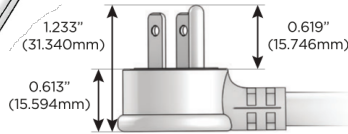

sales@mormax.com

mormax.com

Specs:

Modules/Ports:

- A** Tamper Resistant AC Receptacle
- M** Double USB-A (Fast Charging Ports - 18W)
- 6** CAT 6

A M 6

TOP