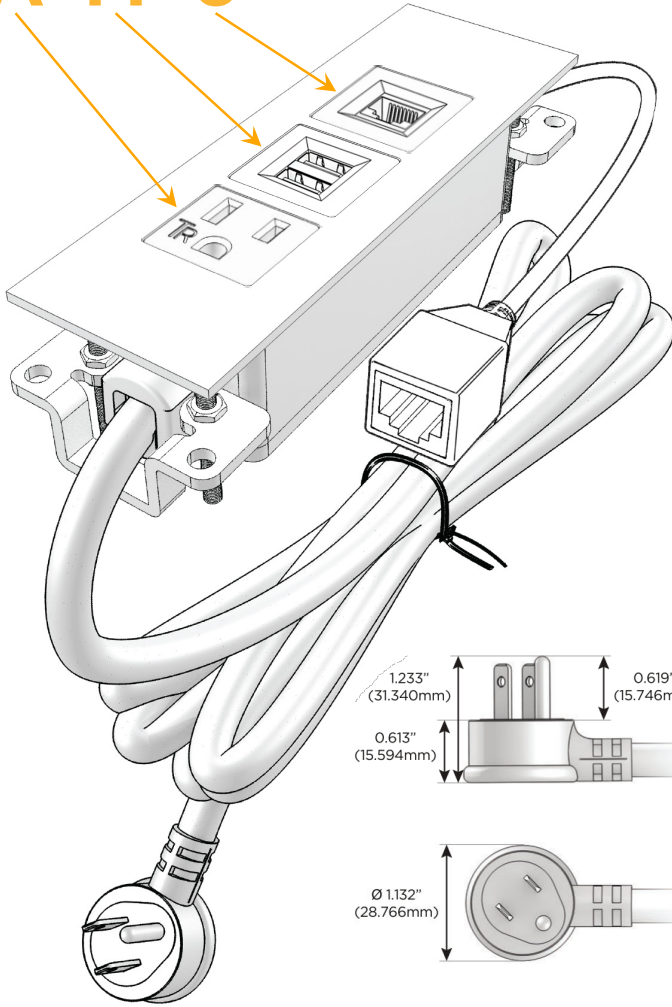

Trim Plate Finish: **STANDARD BRONZE (ABS)**

Custom Finishes Available

M-POWER-3T-AM6-BZATP

Features:

Module/Port Options:

- A** Tamper Resistant AC Receptacle
- E** USB-A & USB-C (20W)
- M** Double USB-A (Fast Charging Ports - 18W)
- H** HDMI
- 6** CAT 6
- 12** RJ 12
- X** Switched AC
- Y** 3-Way Switch (Low Voltage)
- V** USB-C (45W High Speed Charging Port)
- S** USB-C (25W High Speed Charging Port)
- R** Switched AC (Rocker Switch)
- D** Dimmer Switch

Plug:

Supplied with Low Profile Flat 45° Angle 120 VAC Plug

Optional Standard Straight 120 VAC Plug

Optional Straight 120 VAC Pass-through Plug

- CLEAN, COMPACT DESIGN
- STREAMLINED
- LOW PROFILE
- SIDE-EXITING CORDS
- PLUG & PLAY
- 6' AC CORD & PLUG (FLAT PLUG STANDARD)
- CUSTOMIZABLE CONFIGURATIONS AND FINISHES
- UL LISTED FOR MOUNTING IN FURNITURE
- 15A

sales@mormax.com

mormax.com

Specs:

Modules/Ports:

- A** Tamper Resistant AC Receptacle
- M** Double USB-A (Fast Charging Ports - 18W)
- 6** CAT 6

A M 6

TOP