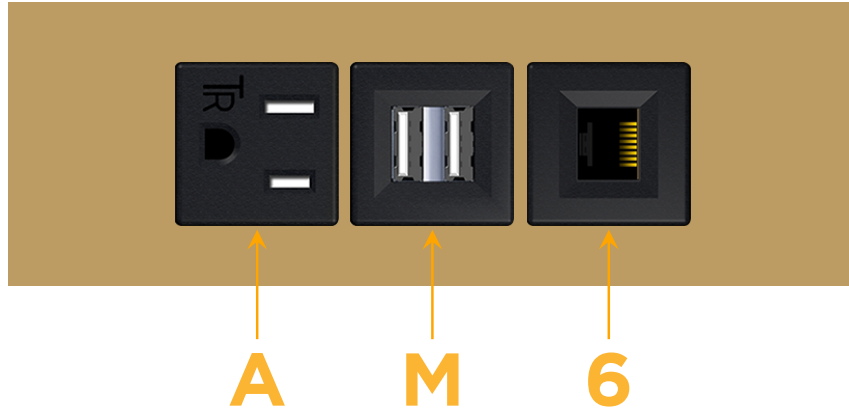

Trim Plate Finish: **STANDARD BRONZE (ABS)**

Custom Finishes Available

M-POWER-3T-AM6-BZATP

Features:

Module/Port Options:

- A** Tamper Resistant AC Receptacle
- E** USB-A & USB-C (20W)
- M** Double USB-A (Fast Charging Ports - 18W)
- H** HDMI
- 6** CAT 6
- 12** RJ 12
- X** Switched AC
- Y** 3-Way Switch (Low Voltage)
- V** USB-C (45W High Speed Charging Port)
- S** USB-C (25W High Speed Charging Port)
- R** Switched AC (Rocker Switch)
- D** Dimmer Switch

Plug:

Supplied with Low Profile Flat 45° Angle 120 VAC Plug

Optional Standard Straight 120 VAC Plug

Optional Straight 120 VAC Pass-through Plug

- CLEAN, COMPACT DESIGN
- STREAMLINED
- LOW PROFILE
- SIDE-EXITING CORDS
- PLUG & PLAY
- 6' AC CORD & PLUG (FLAT PLUG STANDARD)
- CUSTOMIZABLE CONFIGURATIONS AND FINISHES
- UL LISTED FOR MOUNTING IN FURNITURE
- 15A

sales@mormax.com

mormax.com

Specs:

Modules/Ports:

- A** Tamper Resistant AC Receptacle
- M** Double USB-A (Fast Charging Ports - 18W)
- 6** CAT 6

A M 6

TOP