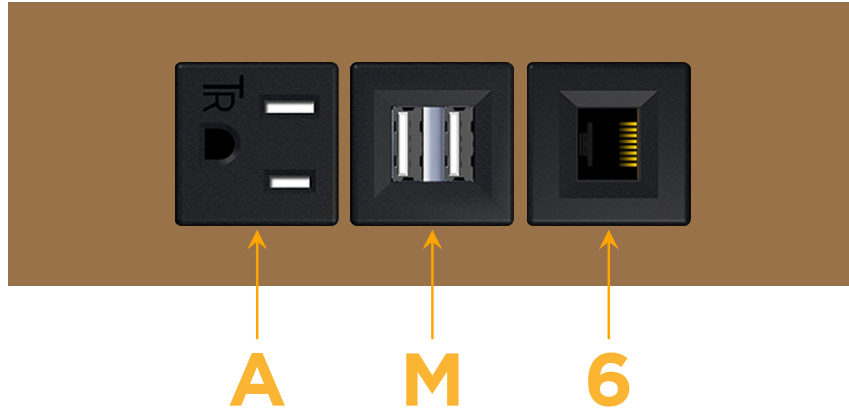

Trim Plate Finish: **ARCHITECTURAL BRONZE (ABS)**

Custom Finishes Available

M-POWER-3T-AM6-BZ5ATP

Features:

Module/Port Options:

- A** Tamper Resistant AC Receptacle
- E** USB-A & USB-C (20W)
- M** Double USB-A (Fast Charging Ports - 18W)
- H** HDMI
- 6** CAT 6
- 12** RJ 12
- X** Switched AC
- Y** 3-Way Switch (Low Voltage)
- V** USB-C (45W High Speed Charging Port)
- S** USB-C (25W High Speed Charging Port)
- R** Switched AC (Rocker Switch)
- D** Dimmer Switch

Plug:

Supplied with Low Profile Flat 45° Angle 120 VAC Plug

Optional Standard Straight 120 VAC Plug

Optional Straight 120 VAC Pass-through Plug

- CLEAN, COMPACT DESIGN
- STREAMLINED
- LOW PROFILE
- SIDE-EXITING CORDS
- PLUG & PLAY
- 6' AC CORD & PLUG (FLAT PLUG STANDARD)
- CUSTOMIZABLE CONFIGURATIONS AND FINISHES
- UL LISTED FOR MOUNTING IN FURNITURE
- 15A

M-POWER-3T

AC POWER & DATA CONNECTIVITY SOLUTION

M-POWER-3T-AM6-BZ5ATP

Specs:

Modules/Ports:

- A** Tamper Resistant AC Receptacle
- M** Double USB-A (Fast Charging Ports - 18W)
- 6** CAT 6

A M 6

Distributed by