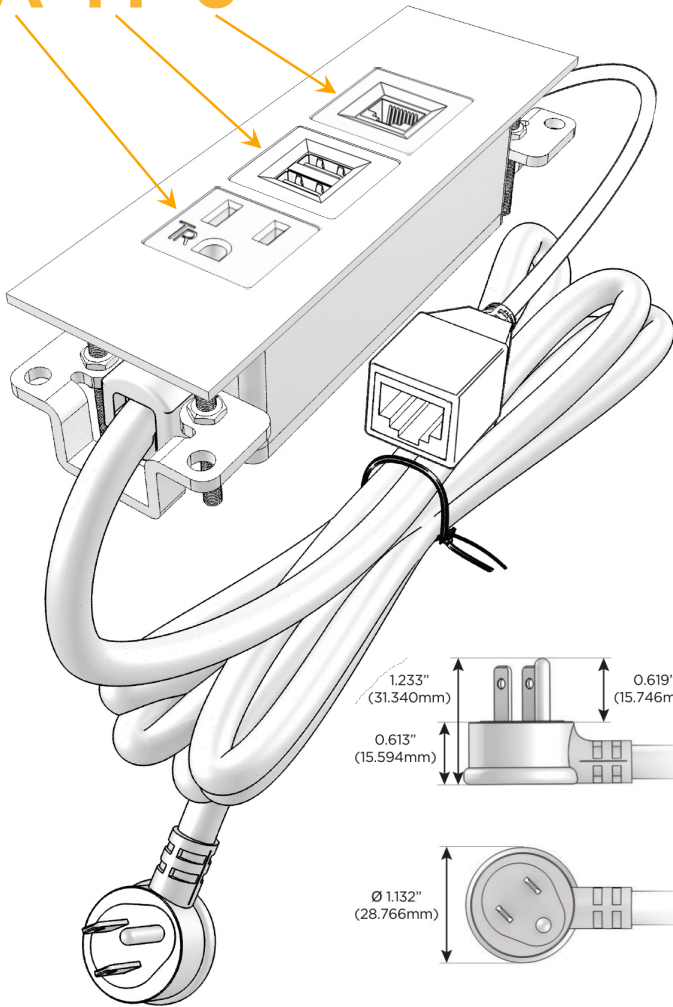

Trim Plate Finish: **ARCHITECTURAL BRONZE (ABS)**

Custom Finishes Available

M-POWER-3T-AM6-BZ5ATP

Features:

Module/Port Options:

- A** Tamper Resistant AC Receptacle
- E** USB-A & USB-C (20W)
- M** Double USB-A (Fast Charging Ports - 18W)
- H** HDMI
- 6** CAT 6
- 12** RJ 12
- X** Switched AC
- Y** 3-Way Switch (Low Voltage)
- V** USB-C (45W High Speed Charging Port)
- S** USB-C (25W High Speed Charging Port)
- R** Switched AC (Rocker Switch)
- D** Dimmer Switch

Plug:

Supplied with Low Profile Flat 45° Angle 120 VAC Plug

Optional Standard Straight 120 VAC Plug

Optional Straight 120 VAC Pass-through Plug

- CLEAN, COMPACT DESIGN
- STREAMLINED
- LOW PROFILE
- SIDE-EXITING CORDS
- PLUG & PLAY
- 6' AC CORD & PLUG (FLAT PLUG STANDARD)
- CUSTOMIZABLE CONFIGURATIONS AND FINISHES
- UL LISTED FOR MOUNTING IN FURNITURE
- 15A

M-POWER-3T

AC POWER & DATA CONNECTIVITY SOLUTION

M-POWER-3T-AM6-BZ5ATP

Specs:

Modules/Ports:

- A** Tamper Resistant AC Receptacle
- M** Double USB-A (Fast Charging Ports - 18W)
- 6** CAT 6

A M 6

Distributed by