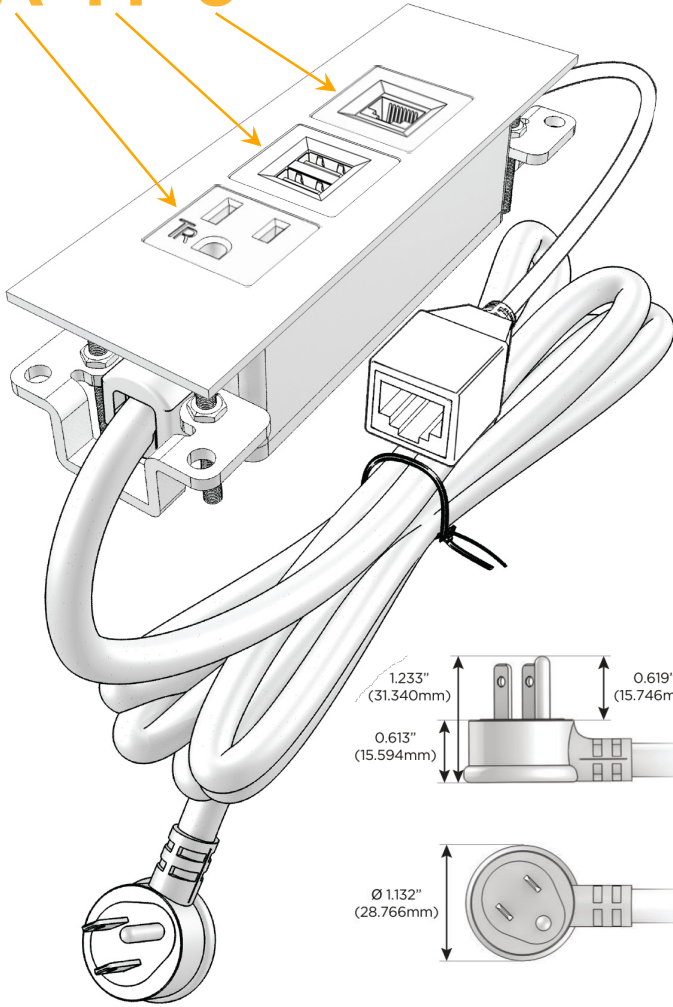

Trim Plate Finish: **ANTIQUED ARCHITECTURAL BRONZE (ABS)**

Custom Finishes Available

M-POWER-3T-AM6-BZ5AATP

Features:

Module/Port Options:

- A** Tamper Resistant AC Receptacle
- E** USB-A & USB-C (20W)
- M** Double USB-A (Fast Charging Ports - 18W)
- H** HDMI
- 6** CAT 6
- 12** RJ 12
- X** Switched AC
- Y** 3-Way Switch (Low Voltage)
- V** USB-C (45W High Speed Charging Port)
- S** USB-C (25W High Speed Charging Port)
- R** Switched AC (Rocker Switch)
- D** Dimmer Switch

Plug:

Supplied with Low Profile Flat 45° Angle 120 VAC Plug

Optional Standard Straight 120 VAC Plug

Optional Straight 120 VAC Pass-through Plug

- CLEAN, COMPACT DESIGN
- STREAMLINED
- LOW PROFILE
- SIDE-EXITING CORDS
- PLUG & PLAY
- 6' AC CORD & PLUG (FLAT PLUG STANDARD)
- CUSTOMIZABLE CONFIGURATIONS AND FINISHES
- UL LISTED FOR MOUNTING IN FURNITURE
- 15A

M-POWER-3T

AC POWER & DATA CONNECTIVITY SOLUTION

M-POWER-3T-AM6-BZ5AATP

Specs:

Modules/Ports:

- A** Tamper Resistant AC Receptacle
- M** Double USB-A (Fast Charging Ports - 18W)
- 6** CAT 6

A M 6

Distributed by