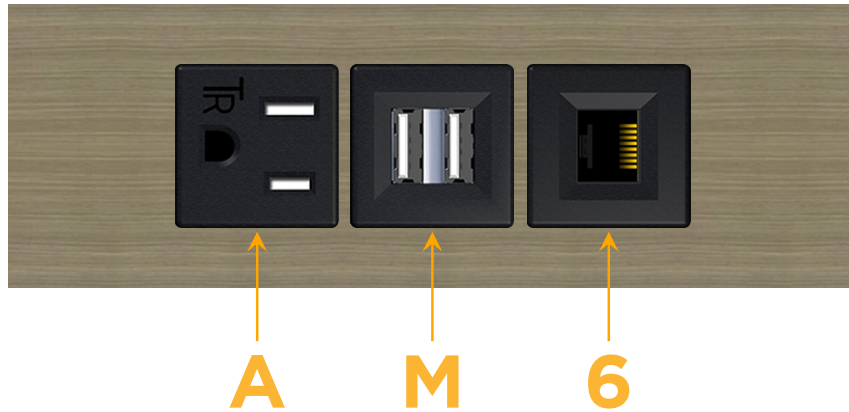

Trim Plate Finish: **ANTIQUED ARCHITECTURAL BRONZE (ABS)**

Custom Finishes Available

M-POWER-3T-AM6-BZ5AATP

Features:

Module/Port Options:

- A** Tamper Resistant AC Receptacle
- E** USB-A & USB-C (20W)
- M** Double USB-A (Fast Charging Ports - 18W)
- H** HDMI
- 6** CAT 6
- 12** RJ 12
- X** Switched AC
- Y** 3-Way Switch (Low Voltage)
- V** USB-C (45W High Speed Charging Port)
- S** USB-C (25W High Speed Charging Port)
- R** Switched AC (Rocker Switch)
- D** Dimmer Switch

Plug:

Supplied with Low Profile Flat 45° Angle 120 VAC Plug

Optional Standard Straight 120 VAC Plug

Optional Straight 120 VAC Pass-through Plug

- CLEAN, COMPACT DESIGN
- STREAMLINED
- LOW PROFILE
- SIDE-EXITING CORDS
- PLUG & PLAY
- 6' AC CORD & PLUG (FLAT PLUG STANDARD)
- CUSTOMIZABLE CONFIGURATIONS AND FINISHES
- UL LISTED FOR MOUNTING IN FURNITURE
- 15A

M-POWER-3T

AC POWER & DATA CONNECTIVITY SOLUTION

M-POWER-3T-AM6-BZ5AATP

Specs:

Modules/Ports:

- A** Tamper Resistant AC Receptacle
- M** Double USB-A (Fast Charging Ports - 18W)
- 6** CAT 6

A M 6

Distributed by