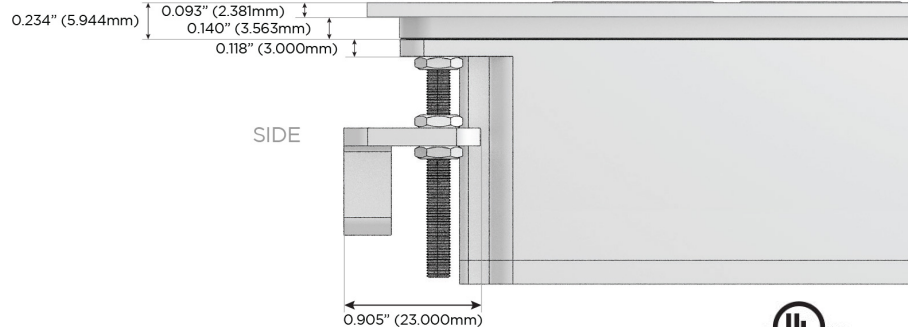

M-POWER-3T

AC POWER & DATA CONNECTIVITY SOLUTION

M-POWER-3T-AM6-BZ4TP

Specs:

Modules/Ports:

- A** Tamper Resistant AC Receptacle
- M** Double USB-A (Fast Charging Ports - 18W)
- 6** CAT 6

A M 6

TOP