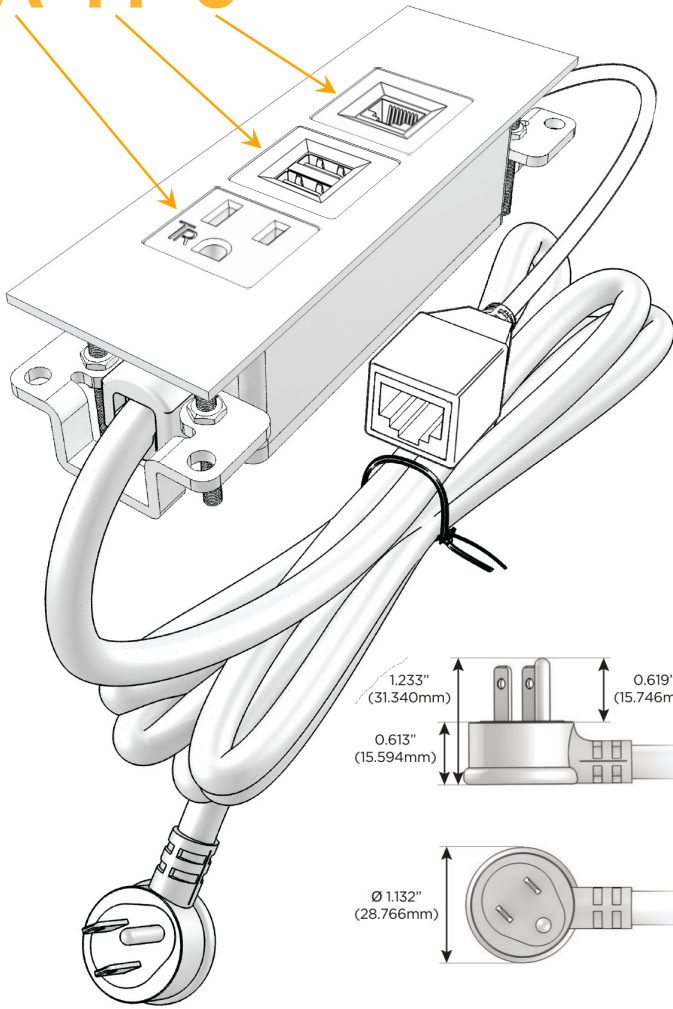

Trim Plate Finish: **SOLID BRONZE BRUSHED**

Custom Finishes Available

M-POWER-3T-AM6-BZ4TP

Features:

Module/Port Options:

- A** Tamper Resistant AC Receptacle
- E** USB-A & USB-C (20W)
- M** Double USB-A (Fast Charging Ports - 18W)
- H** HDMI
- 6** CAT 6
- 12** RJ 12
- X** Switched AC
- Y** 3-Way Switch (Low Voltage)
- V** USB-C (45W High Speed Charging Port)
- S** USB-C (25W High Speed Charging Port)
- R** Switched AC (Rocker Switch)
- D** Dimmer Switch

Plug:

Supplied with Low Profile Flat 45° Angle 120 VAC Plug

Optional Standard Straight 120 VAC Plug

Optional Straight 120 VAC Pass-through Plug

- CLEAN, COMPACT DESIGN
- STREAMLINED
- LOW PROFILE
- SIDE-EXITING CORDS
- PLUG & PLAY
- 6' AC CORD & PLUG (FLAT PLUG STANDARD)
- CUSTOMIZABLE CONFIGURATIONS AND FINISHES
- UL LISTED FOR MOUNTING IN FURNITURE
- 15A

M-POWER-3T

AC POWER & DATA CONNECTIVITY SOLUTION

M-POWER-3T-AM6-BZ4TP

Specs:

Modules/Ports:

- A** Tamper Resistant AC Receptacle
- M** Double USB-A (Fast Charging Ports - 18W)
- 6** CAT 6

A M 6

TOP