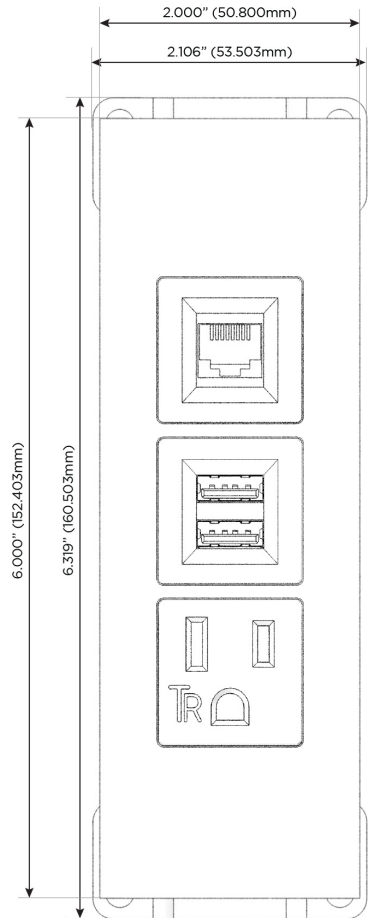

Trim Plate Finish: **SOLID BRONZE BRUSHED**

Custom Finishes Available

M-POWER-3T-AM6-BZ4TP

Features:

Module/Port Options:

- A** Tamper Resistant AC Receptacle
- E** USB-A & USB-C (20W)
- M** Double USB-A (Fast Charging Ports - 18W)
- H** HDMI
- 6** CAT 6
- 12** RJ 12
- X** Switched AC
- Y** 3-Way Switch (Low Voltage)
- V** USB-C (45W High Speed Charging Port)
- S** USB-C (25W High Speed Charging Port)
- R** Switched AC (Rocker Switch)
- D** Dimmer Switch

Plug:

Supplied with Low Profile Flat 45° Angle 120 VAC Plug

Optional Standard Straight 120 VAC Plug

Optional Straight 120 VAC Pass-through Plug

- CLEAN, COMPACT DESIGN
- STREAMLINED
- LOW PROFILE
- SIDE-EXITING CORDS
- PLUG & PLAY
- 6' AC CORD & PLUG (FLAT PLUG STANDARD)
- CUSTOMIZABLE CONFIGURATIONS AND FINISHES
- UL LISTED FOR MOUNTING IN FURNITURE
- 15A

M-POWER-3T

AC POWER & DATA CONNECTIVITY SOLUTION

M-POWER-3T-AM6-BZ4TP

Specs:

Modules/Ports:

- A** Tamper Resistant AC Receptacle
- M** Double USB-A (Fast Charging Ports - 18W)
- 6** CAT 6

A M 6

TOP