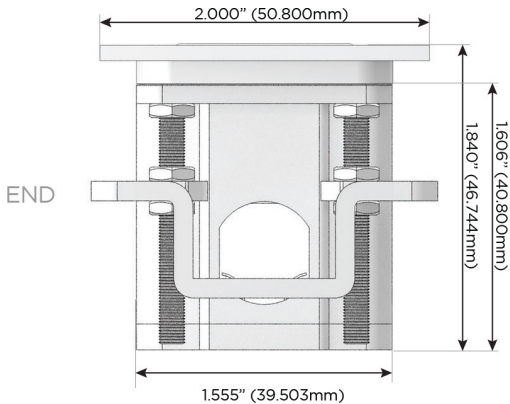

Plug:

Supplied with Low Profile Flat 45° Angle 120 VAC Plug

Optional Standard Straight 120 VAC Plug

Optional Straight 120 VAC Pass-through Plug

- CLEAN, COMPACT DESIGN
- STREAMLINED
- LOW PROFILE
- SIDE-EXITING CORDS
- PLUG & PLAY
- 6' AC CORD & PLUG (FLAT PLUG STANDARD)
- CUSTOMIZABLE CONFIGURATIONS AND FINISHES
- UL LISTED FOR MOUNTING IN FURNITURE
- 15A

M-POWER-3T

AC POWER & DATA CONNECTIVITY SOLUTION

M-POWER-3T-AM6-BZ4TP

Specs:

Modules/Ports:

- A** Tamper Resistant AC Receptacle
- M** Double USB-A (Fast Charging Ports - 18W)
- 6** CAT 6

A M 6

TOP