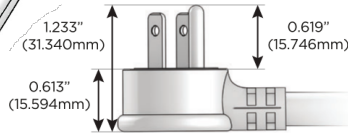

M-POWER-3T

AC POWER & DATA CONNECTIVITY SOLUTION

M-POWER-3T-AM6-BZ4TP

Specs:

Modules/Ports:

- A** Tamper Resistant AC Receptacle
- M** Double USB-A (Fast Charging Ports - 18W)
- 6** CAT 6

A M 6

TOP