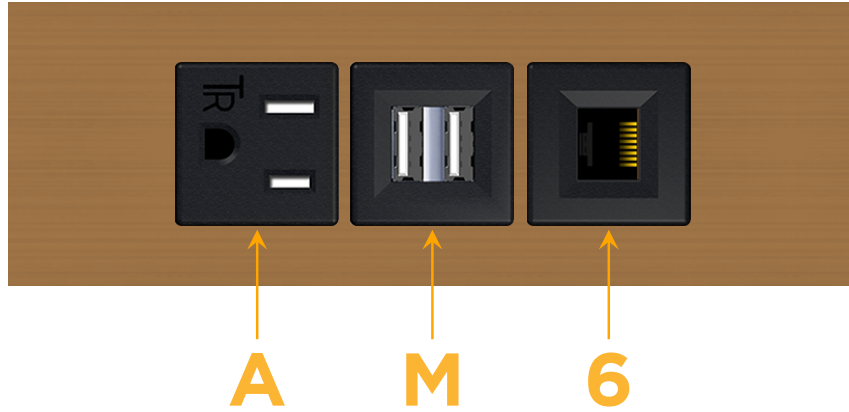

Trim Plate Finish: **SOLID BRONZE BRUSHED**

Custom Finishes Available

M-POWER-3T-AM6-BZ4TP

Features:

Module/Port Options:

- A** Tamper Resistant AC Receptacle
- E** USB-A & USB-C (20W)
- M** Double USB-A (Fast Charging Ports - 18W)
- H** HDMI
- 6** CAT 6
- 12** RJ 12
- X** Switched AC
- Y** 3-Way Switch (Low Voltage)
- V** USB-C (45W High Speed Charging Port)
- S** USB-C (25W High Speed Charging Port)
- R** Switched AC (Rocker Switch)
- D** Dimmer Switch

Plug:

Supplied with Low Profile Flat 45° Angle 120 VAC Plug

Optional Standard Straight 120 VAC Plug

Optional Straight 120 VAC Pass-through Plug

- CLEAN, COMPACT DESIGN
- STREAMLINED
- LOW PROFILE
- SIDE-EXITING CORDS
- PLUG & PLAY
- 6' AC CORD & PLUG (FLAT PLUG STANDARD)
- CUSTOMIZABLE CONFIGURATIONS AND FINISHES
- UL LISTED FOR MOUNTING IN FURNITURE
- 15A

M-POWER-3T

AC POWER & DATA CONNECTIVITY SOLUTION

M-POWER-3T-AM6-BZ4TP

Specs:

Modules/Ports:

- A** Tamper Resistant AC Receptacle
- M** Double USB-A (Fast Charging Ports - 18W)
- 6** CAT 6

A M 6

TOP