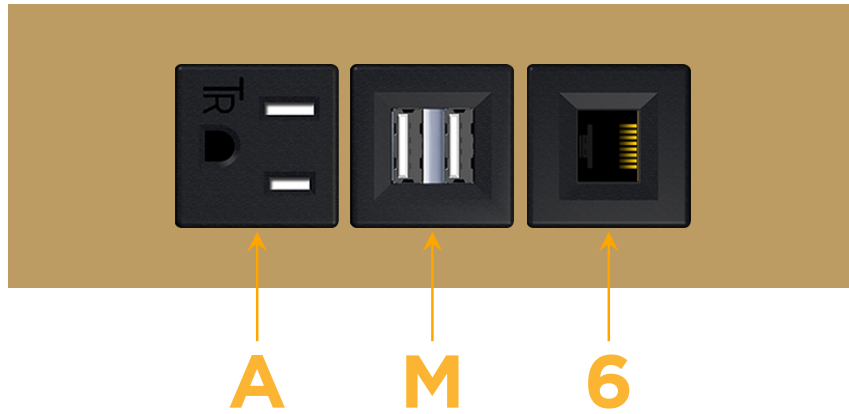

Trim Plate Finish: **BRASS (ABS)**

Custom Finishes Available

M-POWER-3T-AM6-BRATP

Features:

Module/Port Options:

- A** Tamper Resistant AC Receptacle
- E** USB-A & USB-C (20W)
- M** Double USB-A (Fast Charging Ports - 18W)
- H** HDMI
- 6** CAT 6
- 12** RJ 12
- X** Switched AC
- Y** 3-Way Switch (Low Voltage)
- V** USB-C (45W High Speed Charging Port)
- S** USB-C (25W High Speed Charging Port)
- R** Switched AC (Rocker Switch)
- D** Dimmer Switch

Plug:

Supplied with Low Profile Flat 45° Angle 120 VAC Plug

Optional Standard Straight 120 VAC Plug

Optional Straight 120 VAC Pass-through Plug

- CLEAN, COMPACT DESIGN
- STREAMLINED
- LOW PROFILE
- SIDE-EXITING CORDS
- PLUG & PLAY
- 6' AC CORD & PLUG (FLAT PLUG STANDARD)
- CUSTOMIZABLE CONFIGURATIONS AND FINISHES
- UL LISTED FOR MOUNTING IN FURNITURE
- 15A

M-POWER-3T

AC POWER & DATA CONNECTIVITY SOLUTION

M-POWER-3T-AM6-BRATP

Specs:

Modules/Ports:

- A** Tamper Resistant AC Receptacle
- M** Double USB-A (Fast Charging Ports - 18W)
- 6** CAT 6

A M 6

TOP