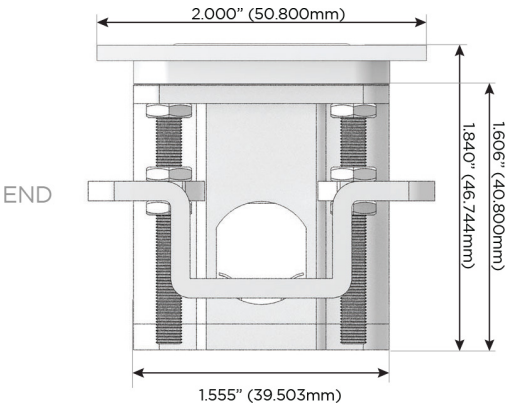

Plug:

Supplied with Low Profile Flat 45° Angle 120 VAC Plug

Optional Standard Straight 120 VAC Plug

Optional Straight 120 VAC Pass-through Plug

- CLEAN, COMPACT DESIGN
- STREAMLINED
- LOW PROFILE
- SIDE-EXITING CORDS
- PLUG & PLAY
- 6' AC CORD & PLUG (FLAT PLUG STANDARD)
- CUSTOMIZABLE CONFIGURATIONS AND FINISHES
- UL LISTED FOR MOUNTING IN FURNITURE
- 15A

M-POWER-3T

AC POWER & DATA CONNECTIVITY SOLUTION

M-POWER-3T-AM6-BRATP

Specs:

Modules/Ports:

- A** Tamper Resistant AC Receptacle
- M** Double USB-A (Fast Charging Ports - 18W)
- 6** CAT 6

A M 6

TOP