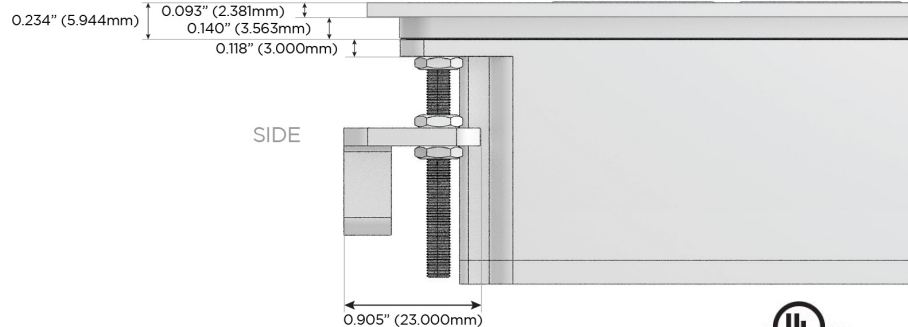

M-POWER-3T

AC POWER & DATA CONNECTIVITY SOLUTION

M-POWER-3T-AM6-BRATP

Specs:

Modules/Ports:

- A** Tamper Resistant AC Receptacle
- M** Double USB-A (Fast Charging Ports - 18W)
- 6** CAT 6

A M 6

TOP