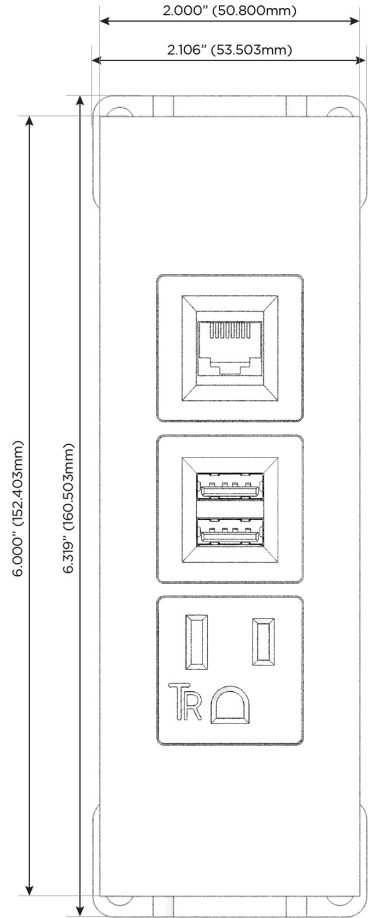

Trim Plate Finish: **BRASS (ABS)**

Custom Finishes Available

M-POWER-3T-AM6-BRATP

Features:

Module/Port Options:

- A** Tamper Resistant AC Receptacle
- E** USB-A & USB-C (20W)
- M** Double USB-A (Fast Charging Ports - 18W)
- H** HDMI
- 6** CAT 6
- 12** RJ 12
- X** Switched AC
- Y** 3-Way Switch (Low Voltage)
- V** USB-C (45W High Speed Charging Port)
- S** USB-C (25W High Speed Charging Port)
- R** Switched AC (Rocker Switch)
- D** Dimmer Switch

Plug:

Supplied with Low Profile Flat 45° Angle 120 VAC Plug

Optional Standard Straight 120 VAC Plug

Optional Straight 120 VAC Pass-through Plug

- CLEAN, COMPACT DESIGN
- STREAMLINED
- LOW PROFILE
- SIDE-EXITING CORDS
- PLUG & PLAY
- 6' AC CORD & PLUG (FLAT PLUG STANDARD)
- CUSTOMIZABLE CONFIGURATIONS AND FINISHES
- UL LISTED FOR MOUNTING IN FURNITURE
- 15A

M-POWER-3T

AC POWER & DATA CONNECTIVITY SOLUTION

M-POWER-3T-AM6-BRATP

Specs:

Modules/Ports:

- A** Tamper Resistant AC Receptacle
- M** Double USB-A (Fast Charging Ports - 18W)
- 6** CAT 6

A M 6

TOP