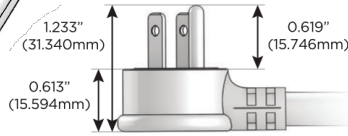

Plug:

Supplied with Low Profile Flat 45° Angle 120 VAC Plug

Optional Standard Straight 120 VAC Plug

Optional Straight 120 VAC Pass-through Plug

- CLEAN, COMPACT DESIGN
- STREAMLINED
- LOW PROFILE
- SIDE-EXITING CORDS
- PLUG & PLAY
- 6' AC CORD & PLUG (FLAT PLUG STANDARD)
- CUSTOMIZABLE CONFIGURATIONS AND FINISHES
- UL LISTED FOR MOUNTING IN FURNITURE
- 15A

M-POWER-3T

AC POWER & DATA CONNECTIVITY SOLUTION

M-POWER-3T-AM6-BRATP

Specs:

Modules/Ports:

- A** Tamper Resistant AC Receptacle
- M** Double USB-A (Fast Charging Ports - 18W)
- 6** CAT 6

A M 6

TOP