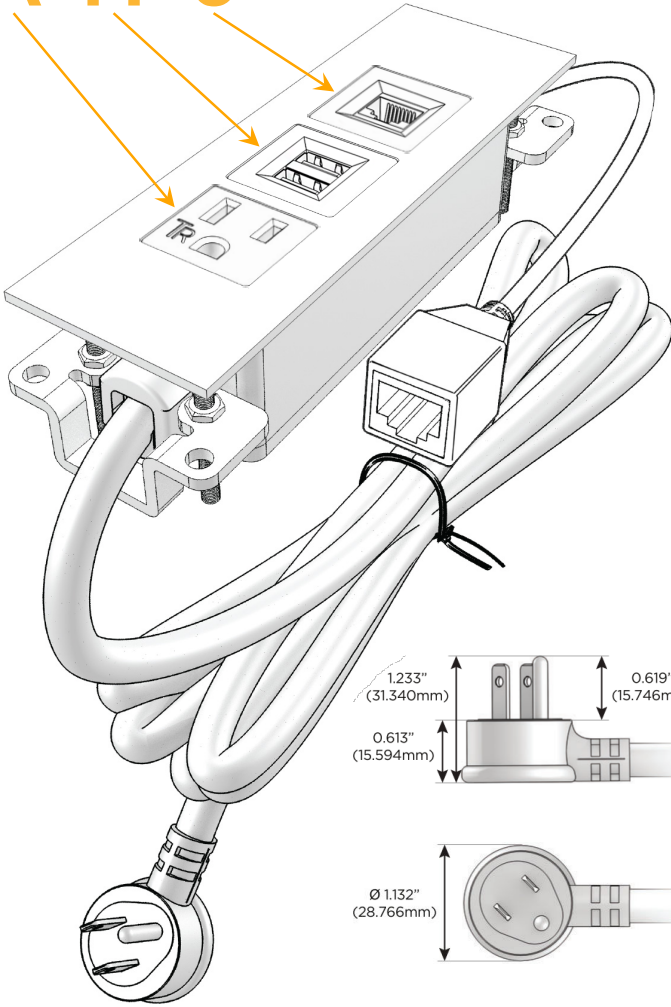

Trim Plate Finish: **BRASS (ABS)**

Custom Finishes Available

M-POWER-3T-AM6-BRATP

Features:

Module/Port Options:

- A** Tamper Resistant AC Receptacle
- E** USB-A & USB-C (20W)
- M** Double USB-A (Fast Charging Ports - 18W)
- H** HDMI
- 6** CAT 6
- 12** RJ 12
- X** Switched AC
- Y** 3-Way Switch (Low Voltage)
- V** USB-C (45W High Speed Charging Port)
- S** USB-C (25W High Speed Charging Port)
- R** Switched AC (Rocker Switch)
- D** Dimmer Switch

Plug:

Supplied with Low Profile Flat 45° Angle 120 VAC Plug

Optional Standard Straight 120 VAC Plug

Optional Straight 120 VAC Pass-through Plug

- CLEAN, COMPACT DESIGN
- STREAMLINED
- LOW PROFILE
- SIDE-EXITING CORDS
- PLUG & PLAY
- 6' AC CORD & PLUG (FLAT PLUG STANDARD)
- CUSTOMIZABLE CONFIGURATIONS AND FINISHES
- UL LISTED FOR MOUNTING IN FURNITURE
- 15A

M-POWER-3T

AC POWER & DATA CONNECTIVITY SOLUTION

M-POWER-3T-AM6-BRATP

Specs:

Modules/Ports:

- A** Tamper Resistant AC Receptacle
- M** Double USB-A (Fast Charging Ports - 18W)
- 6** CAT 6

A M 6

TOP