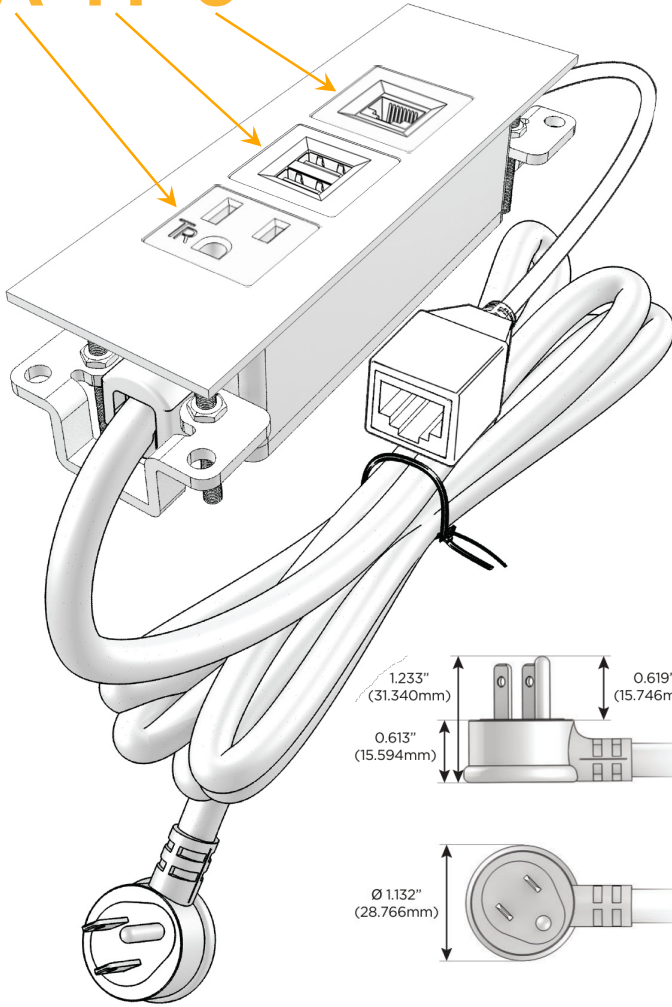

Trim Plate Finish: **BRASS ANTIQUED (ABS)**

Custom Finishes Available

M-POWER-3T-AM6-BRAATP

Features:

Module/Port Options:

- A** Tamper Resistant AC Receptacle
- E** USB-A & USB-C (20W)
- M** Double USB-A (Fast Charging Ports - 18W)
- H** HDMI
- 6** CAT 6
- 12** RJ 12
- X** Switched AC
- Y** 3-Way Switch (Low Voltage)
- V** USB-C (45W High Speed Charging Port)
- S** USB-C (25W High Speed Charging Port)
- R** Switched AC (Rocker Switch)
- D** Dimmer Switch

Plug:

Supplied with Low Profile Flat 45° Angle 120 VAC Plug

Optional Standard Straight 120 VAC Plug

Optional Straight 120 VAC Pass-through Plug

- CLEAN, COMPACT DESIGN
- STREAMLINED
- LOW PROFILE
- SIDE-EXITING CORDS
- PLUG & PLAY
- 6' AC CORD & PLUG (FLAT PLUG STANDARD)
- CUSTOMIZABLE CONFIGURATIONS AND FINISHES
- UL LISTED FOR MOUNTING IN FURNITURE
- 15A

M-POWER-3T

AC POWER & DATA CONNECTIVITY SOLUTION

M-POWER-3T-AM6-BRAATP

Specs:

Modules/Ports:

- A** Tamper Resistant AC Receptacle
- M** Double USB-A (Fast Charging Ports - 18W)
- 6** CAT 6

A M 6

Distributed by