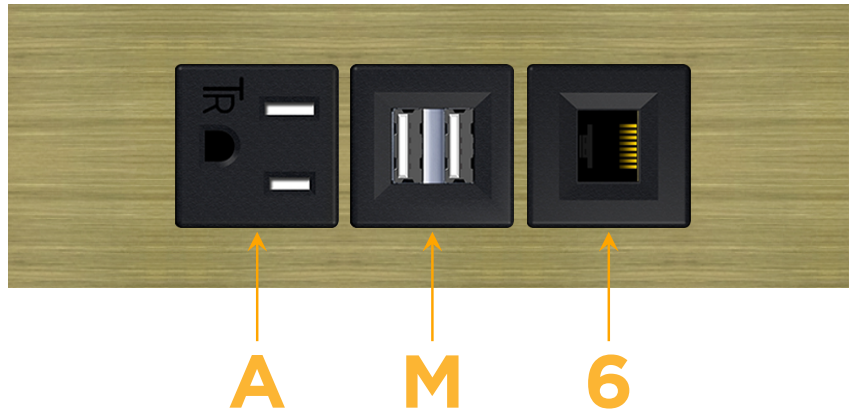

Trim Plate Finish: **BRASS ANTIQUED (ABS)**

Custom Finishes Available

M-POWER-3T-AM6-BRAATP

Features:

Module/Port Options:

- A** Tamper Resistant AC Receptacle
- E** USB-A & USB-C (20W)
- M** Double USB-A (Fast Charging Ports - 18W)
- H** HDMI
- 6** CAT 6
- 12** RJ 12
- X** Switched AC
- Y** 3-Way Switch (Low Voltage)
- V** USB-C (45W High Speed Charging Port)
- S** USB-C (25W High Speed Charging Port)
- R** Switched AC (Rocker Switch)
- D** Dimmer Switch

Plug:

Supplied with Low Profile Flat 45° Angle 120 VAC Plug

Optional Standard Straight 120 VAC Plug

Optional Straight 120 VAC Pass-through Plug

- CLEAN, COMPACT DESIGN
- STREAMLINED
- LOW PROFILE
- SIDE-EXITING CORDS
- PLUG & PLAY
- 6' AC CORD & PLUG (FLAT PLUG STANDARD)
- CUSTOMIZABLE CONFIGURATIONS AND FINISHES
- UL LISTED FOR MOUNTING IN FURNITURE
- 15A

M-POWER-3T

AC POWER & DATA CONNECTIVITY SOLUTION

M-POWER-3T-AM6-BRAATP

Specs:

Modules/Ports:

- A** Tamper Resistant AC Receptacle
- M** Double USB-A (Fast Charging Ports - 18W)
- 6** CAT 6

A M 6

Distributed by