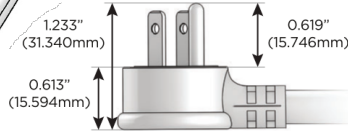

M-POWER-3T

AC POWER & DATA CONNECTIVITY SOLUTION

M-POWER-3T-AM6-BRAATP

Specs:

Modules/Ports:

- A** Tamper Resistant AC Receptacle
- M** Double USB-A (Fast Charging Ports - 18W)
- 6** CAT 6

A M 6

Distributed by