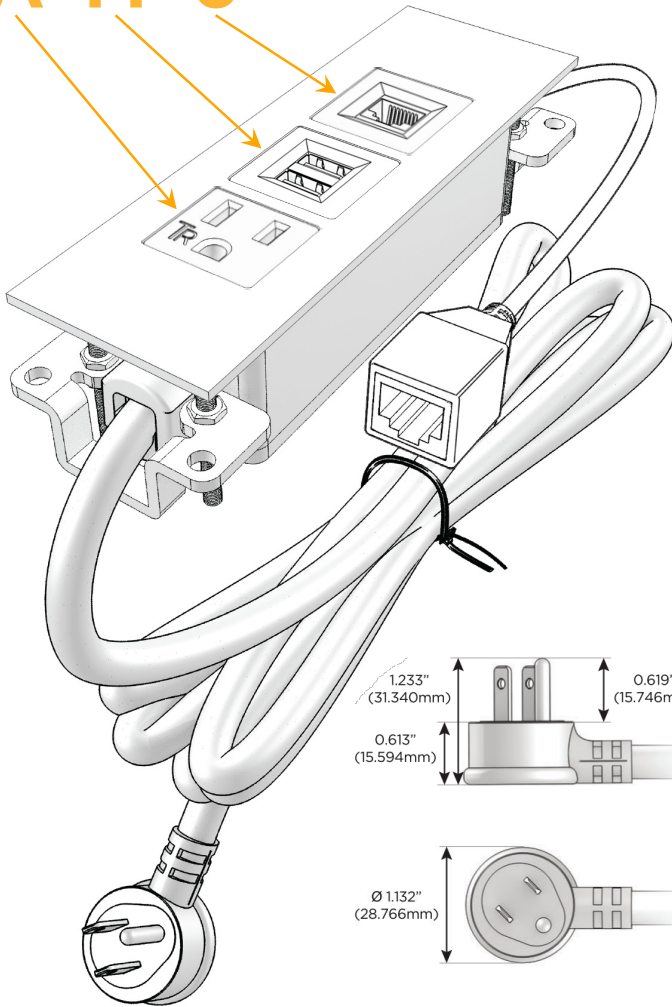

Trim Plate Finish: **SOLID BRASS BRUSHED**

Custom Finishes Available

M-POWER-3T-AM6-BR4TP

Features:

Module/Port Options:

- A** Tamper Resistant AC Receptacle
- E** USB-A & USB-C (20W)
- M** Double USB-A (Fast Charging Ports - 18W)
- H** HDMI
- 6** CAT 6
- 12** RJ 12
- X** Switched AC
- Y** 3-Way Switch (Low Voltage)
- V** USB-C (45W High Speed Charging Port)
- S** USB-C (25W High Speed Charging Port)
- R** Switched AC (Rocker Switch)
- D** Dimmer Switch

Plug:

Supplied with Low Profile Flat 45° Angle 120 VAC Plug

Optional Standard Straight 120 VAC Plug

Optional Straight 120 VAC Pass-through Plug

- CLEAN, COMPACT DESIGN
- STREAMLINED
- LOW PROFILE
- SIDE-EXITING CORDS
- PLUG & PLAY
- 6' AC CORD & PLUG (FLAT PLUG STANDARD)
- CUSTOMIZABLE CONFIGURATIONS AND FINISHES
- UL LISTED FOR MOUNTING IN FURNITURE
- 15A

sales@mormax.com

mormax.com

Specs:

Modules/Ports:

- A** Tamper Resistant AC Receptacle
- M** Double USB-A (Fast Charging Ports - 18W)
- 6** CAT 6

A M 6

TOP