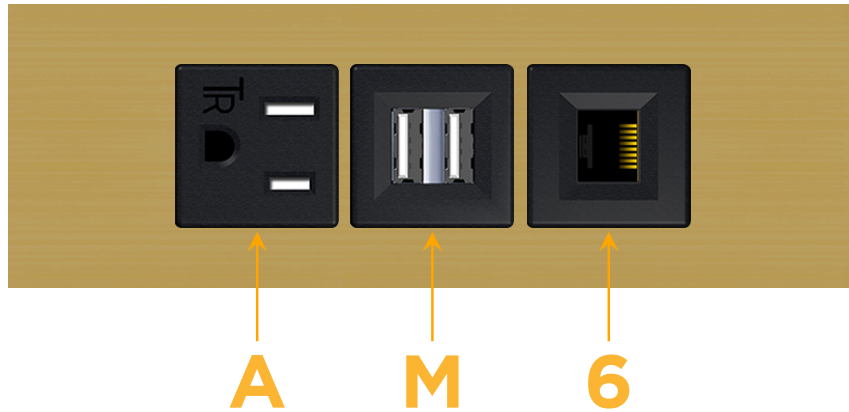

Trim Plate Finish: **SOLID BRASS BRUSHED**

Custom Finishes Available

M-POWER-3T-AM6-BR4TP

Features:

Module/Port Options:

- A** Tamper Resistant AC Receptacle
- E** USB-A & USB-C (20W)
- M** Double USB-A (Fast Charging Ports - 18W)
- H** HDMI
- 6** CAT 6
- 12** RJ 12
- X** Switched AC
- Y** 3-Way Switch (Low Voltage)
- V** USB-C (45W High Speed Charging Port)
- S** USB-C (25W High Speed Charging Port)
- R** Switched AC (Rocker Switch)
- D** Dimmer Switch

Plug:

Supplied with Low Profile Flat 45° Angle 120 VAC Plug

Optional Standard Straight 120 VAC Plug

Optional Straight 120 VAC Pass-through Plug

- CLEAN, COMPACT DESIGN
- STREAMLINED
- LOW PROFILE
- SIDE-EXITING CORDS
- PLUG & PLAY
- 6' AC CORD & PLUG (FLAT PLUG STANDARD)
- CUSTOMIZABLE CONFIGURATIONS AND FINISHES
- UL LISTED FOR MOUNTING IN FURNITURE
- 15A

sales@mormax.com

mormax.com

Specs:

Modules/Ports:

- A** Tamper Resistant AC Receptacle
- M** Double USB-A (Fast Charging Ports - 18W)
- 6** CAT 6

A M 6

TOP