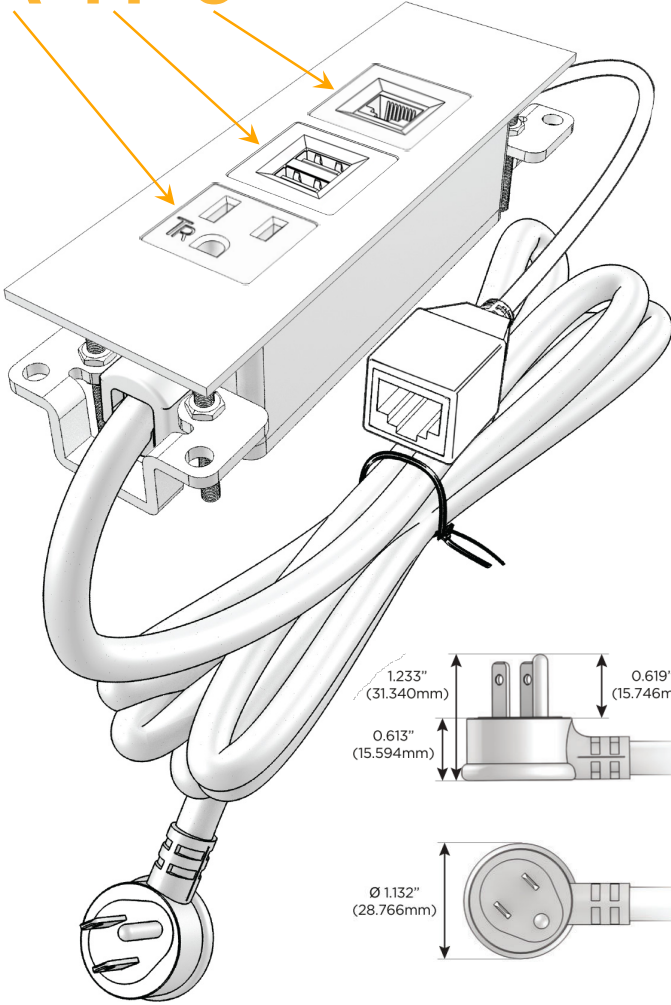

Trim Plate Finish: **SPECIAL ANTIQUE BRONZE (ABS)**

Custom Finishes Available

M-POWER-3T-AM6-APATP

Features:

Module/Port Options:

- A** Tamper Resistant AC Receptacle
- E** USB-A & USB-C (20W)
- M** Double USB-A (Fast Charging Ports - 18W)
- H** HDMI
- 6** CAT 6
- 12** RJ 12
- X** Switched AC
- Y** 3-Way Switch (Low Voltage)
- V** USB-C (45W High Speed Charging Port)
- S** USB-C (25W High Speed Charging Port)
- R** Switched AC (Rocker Switch)
- D** Dimmer Switch

Plug:

Supplied with Low Profile Flat 45° Angle 120 VAC Plug

Optional Standard Straight 120 VAC Plug

Optional Straight 120 VAC Pass-through Plug

- CLEAN, COMPACT DESIGN
- STREAMLINED
- LOW PROFILE
- SIDE-EXITING CORDS
- PLUG & PLAY
- 6' AC CORD & PLUG (FLAT PLUG STANDARD)
- CUSTOMIZABLE CONFIGURATIONS AND FINISHES
- UL LISTED FOR MOUNTING IN FURNITURE
- 15A

M-POWER-3T

AC POWER & DATA CONNECTIVITY SOLUTION

M-POWER-3T-AM6-APATP

Specs:

Modules/Ports:

- A** Tamper Resistant AC Receptacle
- M** Double USB-A (Fast Charging Ports - 18W)
- 6** CAT 6

A M 6

TOP