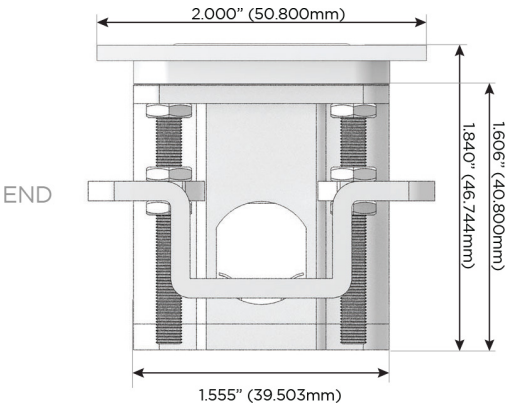

Plug:

Supplied with Low Profile Flat 45° Angle 120 VAC Plug

Optional Standard Straight 120 VAC Plug

Optional Straight 120 VAC Pass-through Plug

- CLEAN, COMPACT DESIGN
- STREAMLINED
- LOW PROFILE
- SIDE-EXITING CORDS
- PLUG & PLAY
- 6' AC CORD & PLUG (FLAT PLUG STANDARD)
- CUSTOMIZABLE CONFIGURATIONS AND FINISHES
- UL LISTED FOR MOUNTING IN FURNITURE
- 15A

M-POWER-3T

AC POWER & DATA CONNECTIVITY SOLUTION

M-POWER-3T-AM6-APATP

Specs:

Modules/Ports:

- A** Tamper Resistant AC Receptacle
- M** Double USB-A (Fast Charging Ports - 18W)
- 6** CAT 6

A M 6

TOP