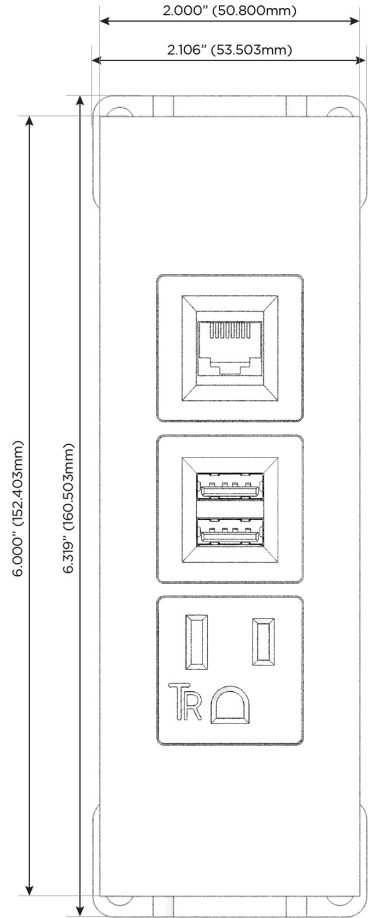

Plug:

Supplied with Low Profile Flat 45° Angle 120 VAC Plug

Optional Standard Straight 120 VAC Plug

Optional Straight 120 VAC Pass-through Plug

- CLEAN, COMPACT DESIGN
- STREAMLINED
- LOW PROFILE
- SIDE-EXITING CORDS
- PLUG & PLAY
- 6' AC CORD & PLUG (FLAT PLUG STANDARD)
- CUSTOMIZABLE CONFIGURATIONS AND FINISHES
- UL LISTED FOR MOUNTING IN FURNITURE
- 15A

M-POWER-3T

AC POWER & DATA CONNECTIVITY SOLUTION

M-POWER-3T-AM6-APATP

Specs:

Modules/Ports:

- A** Tamper Resistant AC Receptacle
- M** Double USB-A (Fast Charging Ports - 18W)
- 6** CAT 6

A M 6

TOP