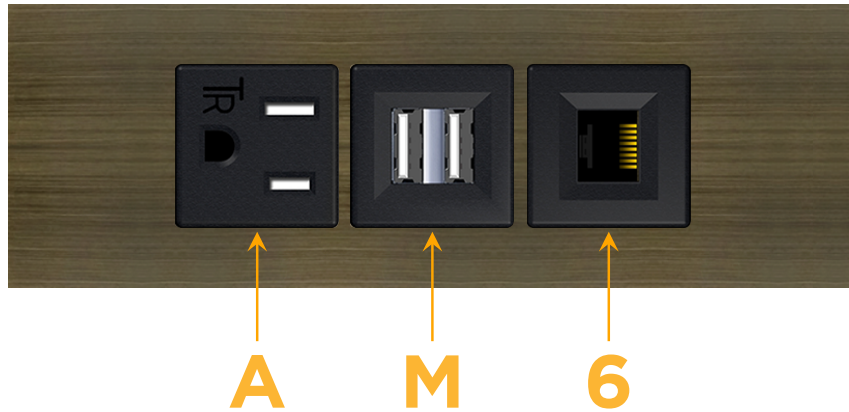

Trim Plate Finish: **SPECIAL ANTIQUE BRONZE (ABS)**

Custom Finishes Available

M-POWER-3T-AM6-APATP

Features:

Module/Port Options:

- A** Tamper Resistant AC Receptacle
- E** USB-A & USB-C (20W)
- M** Double USB-A (Fast Charging Ports - 18W)
- H** HDMI
- 6** CAT 6
- 12** RJ 12
- X** Switched AC
- Y** 3-Way Switch (Low Voltage)
- V** USB-C (45W High Speed Charging Port)
- S** USB-C (25W High Speed Charging Port)
- R** Switched AC (Rocker Switch)
- D** Dimmer Switch

Plug:

Supplied with Low Profile Flat 45° Angle 120 VAC Plug

Optional Standard Straight 120 VAC Plug

Optional Straight 120 VAC Pass-through Plug

- CLEAN, COMPACT DESIGN
- STREAMLINED
- LOW PROFILE
- SIDE-EXITING CORDS
- PLUG & PLAY
- 6' AC CORD & PLUG (FLAT PLUG STANDARD)
- CUSTOMIZABLE CONFIGURATIONS AND FINISHES
- UL LISTED FOR MOUNTING IN FURNITURE
- 15A

M-POWER-3T

AC POWER & DATA CONNECTIVITY SOLUTION

M-POWER-3T-AM6-APATP

Specs:

Modules/Ports:

- A** Tamper Resistant AC Receptacle
- M** Double USB-A (Fast Charging Ports - 18W)
- 6** CAT 6

A M 6

TOP