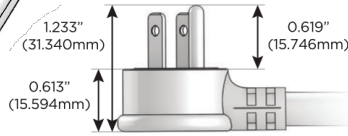

Plug:

Supplied with Low Profile Flat 45° Angle 120 VAC Plug

Optional Standard Straight 120 VAC Plug

Optional Straight 120 VAC Pass-through Plug

- CLEAN, COMPACT DESIGN
- STREAMLINED
- LOW PROFILE
- SIDE-EXITING CORDS
- PLUG & PLAY
- 6' AC CORD & PLUG (FLAT PLUG STANDARD)
- CUSTOMIZABLE CONFIGURATIONS AND FINISHES
- UL LISTED FOR MOUNTING IN FURNITURE
- 15A

M-POWER-3T

AC POWER & DATA CONNECTIVITY SOLUTION

M-POWER-3T-AM6-APATP

Specs:

Modules/Ports:

- A** Tamper Resistant AC Receptacle
- M** Double USB-A (Fast Charging Ports - 18W)
- 6** CAT 6

A M 6

TOP