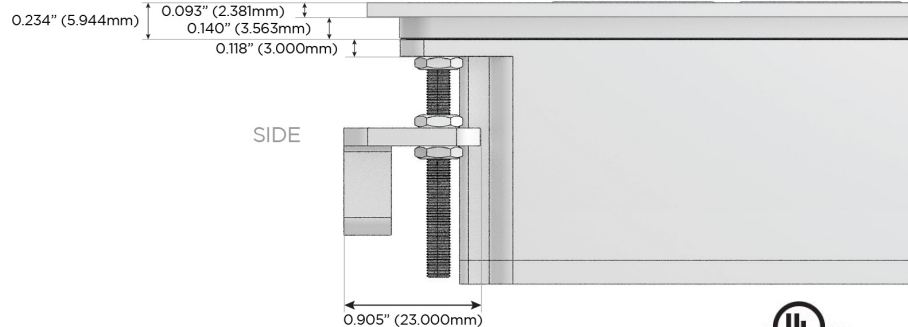

M-POWER-3T

AC POWER & DATA CONNECTIVITY SOLUTION

M-POWER-3T-AM6-APATP

Specs:

Modules/Ports:

- A** Tamper Resistant AC Receptacle
- M** Double USB-A (Fast Charging Ports - 18W)
- 6** CAT 6

A M 6

TOP