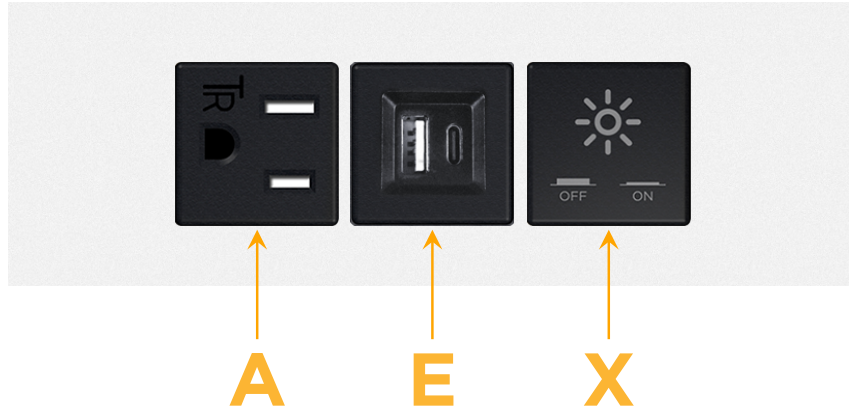

Trim Plate Finish: **WHITE (STEEL)**

Custom Finishes Available

M-POWER-3T-AEX-WTP

Features:

Module/Port Options:

- A** Tamper Resistant AC Receptacle
- E** USB-A & USB-C (20W)
- M** Double USB-A (Fast Charging Ports - 18W)
- H** HDMI
- 6** CAT 6
- 12** RJ 12
- X** Switched AC
- Y** 3-Way Switch (Low Voltage)
- V** USB-C (45W High Speed Charging Port)
- S** USB-C (25W High Speed Charging Port)
- R** Switched AC (Rocker Switch)
- D** Dimmer Switch

Plug:

Supplied with Low Profile Flat 45° Angle 120 VAC Plug

Optional Standard Straight 120 VAC Plug

Optional Straight 120 VAC Pass-through Plug

- CLEAN, COMPACT DESIGN
- STREAMLINED
- LOW PROFILE
- SIDE-EXITING CORDS
- PLUG & PLAY
- 6' AC CORD & PLUG (FLAT PLUG STANDARD)
- CUSTOMIZABLE CONFIGURATIONS AND FINISHES
- UL LISTED FOR MOUNTING IN FURNITURE
- 15A

sales@mormax.com

mormax.com

Specs:

Modules/Ports:

- A** Tamper Resistant AC Receptacle
- E** USB-A & USB-C (20W)
- X** Switched AC

A E X