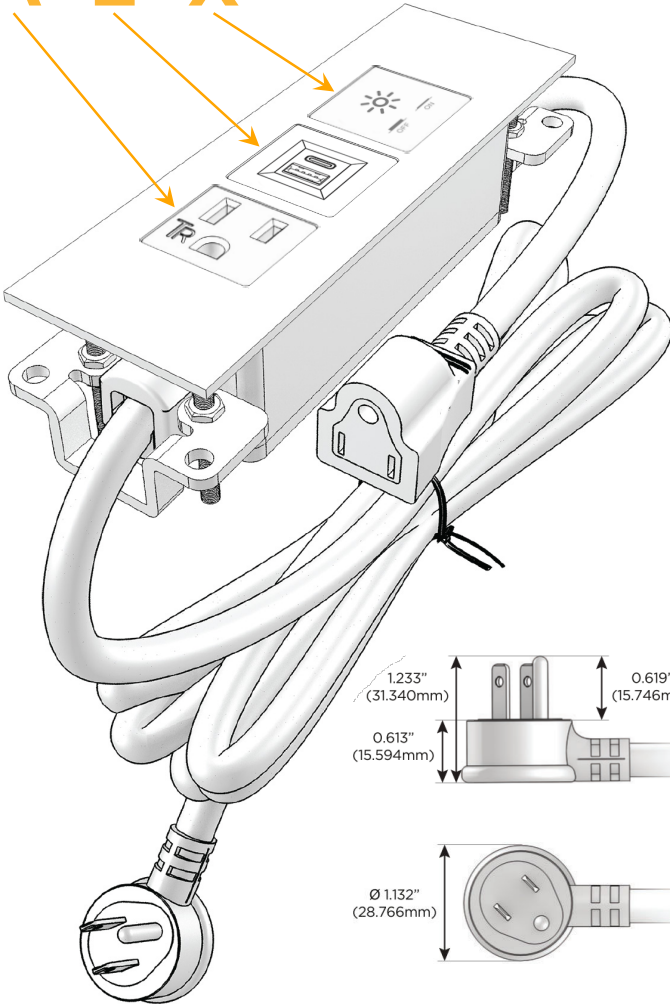

Trim Plate Finish: **BRUSHED STAINLESS (ABS)**

Custom Finishes Available

M-POWER-3T-AEX-SS4ATP

Features:

Module/Port Options:

- A** Tamper Resistant AC Receptacle
- E** USB-A & USB-C (20W)
- M** Double USB-A (Fast Charging Ports - 18W)
- H** HDMI
- 6** CAT 6
- 12** RJ 12
- X** Switched AC
- Y** 3-Way Switch (Low Voltage)
- V** USB-C (45W High Speed Charging Port)
- S** USB-C (25W High Speed Charging Port)
- R** Switched AC (Rocker Switch)
- D** Dimmer Switch

Plug:

Supplied with Low Profile Flat 45° Angle 120 VAC Plug

Optional Standard Straight 120 VAC Plug

Optional Straight 120 VAC Pass-through Plug

- CLEAN, COMPACT DESIGN
- STREAMLINED
- LOW PROFILE
- SIDE-EXITING CORDS
- PLUG & PLAY
- 6' AC CORD & PLUG (FLAT PLUG STANDARD)
- CUSTOMIZABLE CONFIGURATIONS AND FINISHES
- UL LISTED FOR MOUNTING IN FURNITURE
- 15A

sales@mormax.com

mormax.com

Specs:

Modules/Ports:

- A** Tamper Resistant AC Receptacle
- E** USB-A & USB-C (20W)
- X** Switched AC

A E X

TOP