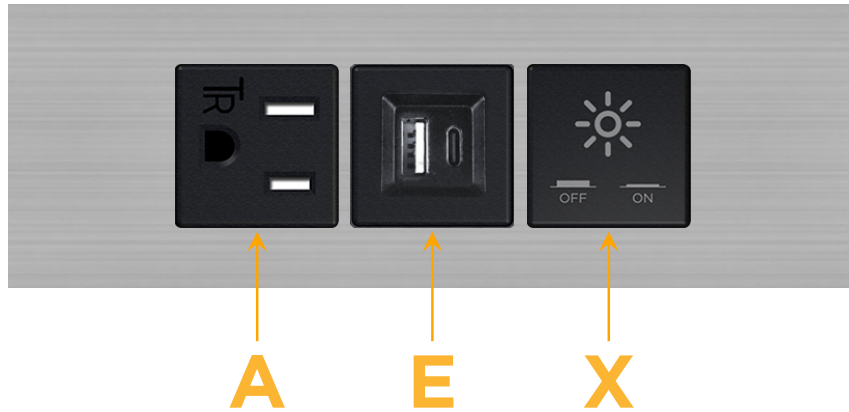

Trim Plate Finish: **BRUSHED STAINLESS (ABS)**

Custom Finishes Available

M-POWER-3T-AEX-SS4ATP

Features:

Module/Port Options:

- A** Tamper Resistant AC Receptacle
- E** USB-A & USB-C (20W)
- M** Double USB-A (Fast Charging Ports - 18W)
- H** HDMI
- 6** CAT 6
- 12** RJ 12
- X** Switched AC
- Y** 3-Way Switch (Low Voltage)
- V** USB-C (45W High Speed Charging Port)
- S** USB-C (25W High Speed Charging Port)
- R** Switched AC (Rocker Switch)
- D** Dimmer Switch

Plug:

Supplied with Low Profile Flat 45° Angle 120 VAC Plug

Optional Standard Straight 120 VAC Plug

Optional Straight 120 VAC Pass-through Plug

- CLEAN, COMPACT DESIGN
- STREAMLINED
- LOW PROFILE
- SIDE-EXITING CORDS
- PLUG & PLAY
- 6' AC CORD & PLUG (FLAT PLUG STANDARD)
- CUSTOMIZABLE CONFIGURATIONS AND FINISHES
- UL LISTED FOR MOUNTING IN FURNITURE
- 15A

sales@mormax.com

mormax.com

Specs:

Modules/Ports:

- A** Tamper Resistant AC Receptacle
- E** USB-A & USB-C (20W)
- X** Switched AC

A E X

TOP