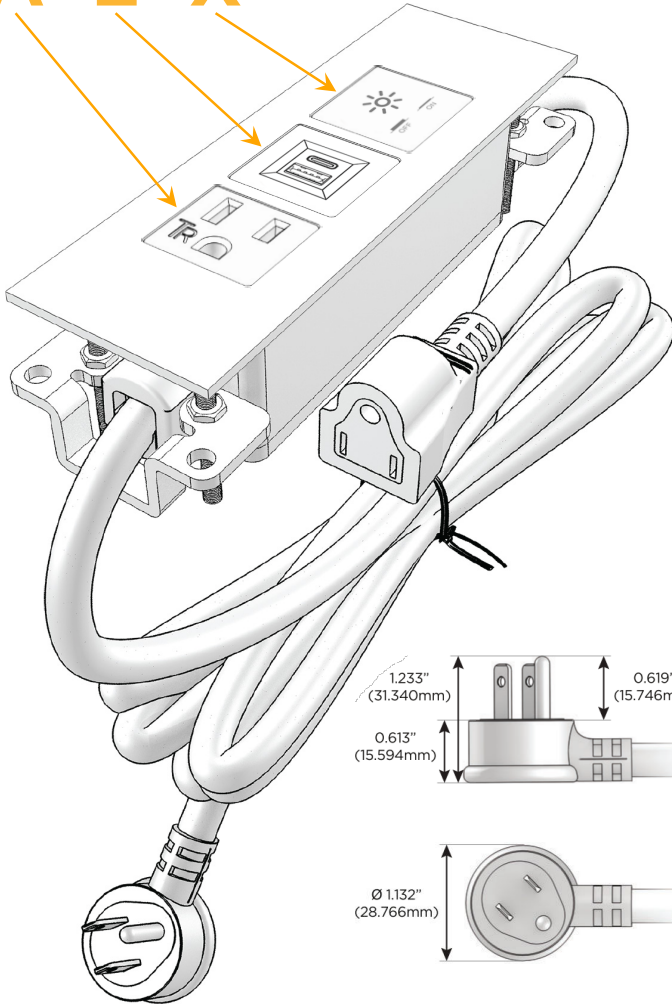

Trim Plate Finish: **SATIN NICKEL (ABS)**

Custom Finishes Available

M-POWER-3T-AEX-SATP

Features:

Module/Port Options:

- A** Tamper Resistant AC Receptacle
- E** USB-A & USB-C (20W)
- M** Double USB-A (Fast Charging Ports - 18W)
- H** HDMI
- 6** CAT 6
- 12** RJ 12
- X** Switched AC
- Y** 3-Way Switch (Low Voltage)
- V** USB-C (45W High Speed Charging Port)
- S** USB-C (25W High Speed Charging Port)
- R** Switched AC (Rocker Switch)
- D** Dimmer Switch

Plug:

Supplied with Low Profile Flat 45° Angle 120 VAC Plug

Optional Standard Straight 120 VAC Plug

Optional Straight 120 VAC Pass-through Plug

- CLEAN, COMPACT DESIGN
- STREAMLINED
- LOW PROFILE
- SIDE-EXITING CORDS
- PLUG & PLAY
- 6' AC CORD & PLUG (FLAT PLUG STANDARD)
- CUSTOMIZABLE CONFIGURATIONS AND FINISHES
- UL LISTED FOR MOUNTING IN FURNITURE
- 15A

sales@mormax.com

mormax.com

Specs:

Modules/Ports:

- A** Tamper Resistant AC Receptacle
- E** USB-A & USB-C (20W)
- X** Switched AC

A E X

TOP