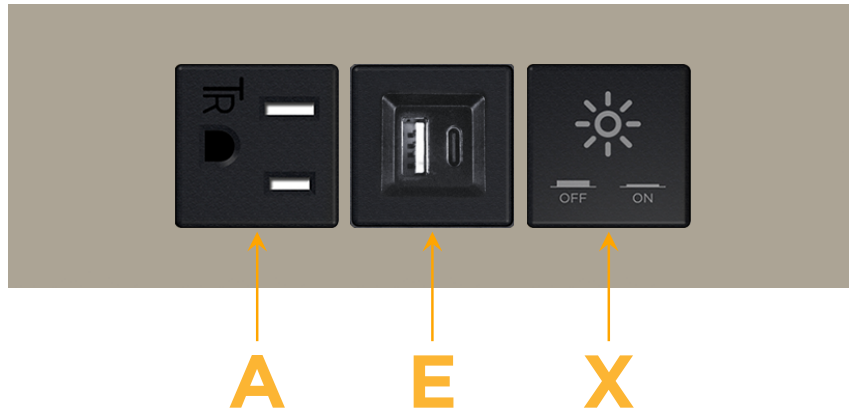

Trim Plate Finish: **SATIN NICKEL (ABS)**

Custom Finishes Available

M-POWER-3T-AEX-SATP

Features:

Module/Port Options:

- A** Tamper Resistant AC Receptacle
- E** USB-A & USB-C (20W)
- M** Double USB-A (Fast Charging Ports - 18W)
- H** HDMI
- 6** CAT 6
- 12** RJ 12
- X** Switched AC
- Y** 3-Way Switch (Low Voltage)
- V** USB-C (45W High Speed Charging Port)
- S** USB-C (25W High Speed Charging Port)
- R** Switched AC (Rocker Switch)
- D** Dimmer Switch

Plug:

Supplied with Low Profile Flat 45° Angle 120 VAC Plug

Optional Standard Straight 120 VAC Plug

Optional Straight 120 VAC Pass-through Plug

- CLEAN, COMPACT DESIGN
- STREAMLINED
- LOW PROFILE
- SIDE-EXITING CORDS
- PLUG & PLAY
- 6' AC CORD & PLUG (FLAT PLUG STANDARD)
- CUSTOMIZABLE CONFIGURATIONS AND FINISHES
- UL LISTED FOR MOUNTING IN FURNITURE
- 15A

sales@mormax.com

mormax.com

Specs:

Modules/Ports:

- A** Tamper Resistant AC Receptacle
- E** USB-A & USB-C (20W)
- X** Switched AC

A E X

TOP