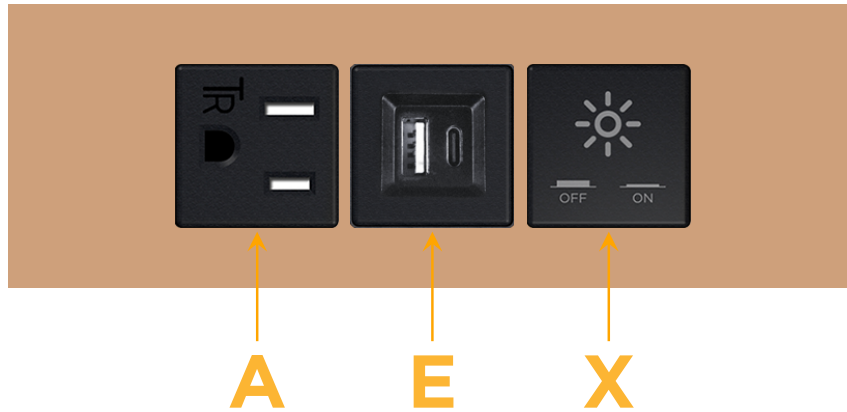

Trim Plate Finish: **COPPER (ABS)**

Custom Finishes Available

M-POWER-3T-AEX-CUATP

Features:

**Module/Port Options:**

- A** Tamper Resistant AC Receptacle
- E** USB-A & USB-C (20W)
- M** Double USB-A (Fast Charging Ports - 18W)
- H** HDMI
- 6** CAT 6
- 12** RJ 12
- X** Switched AC
- Y** 3-Way Switch (Low Voltage)
- V** USB-C (45W High Speed Charging Port)
- S** USB-C (25W High Speed Charging Port)
- R** Switched AC (Rocker Switch)
- D** Dimmer Switch

**Plug:**

Supplied with Low Profile Flat 45° Angle 120 VAC Plug

Optional Standard Straight 120 VAC Plug

Optional Straight 120 VAC Pass-through Plug

- CLEAN, COMPACT DESIGN
- STREAMLINED
- LOW PROFILE
- SIDE-EXITING CORDS
- PLUG & PLAY
- 6' AC CORD & PLUG (FLAT PLUG STANDARD)
- CUSTOMIZABLE CONFIGURATIONS AND FINISHES
- UL LISTED FOR MOUNTING IN FURNITURE
- 15A

sales@mormax.com

mormax.com

Specs:

**Modules/Ports:**

- A** Tamper Resistant AC Receptacle
- E** USB-A & USB-C (20W)
- X** Switched AC