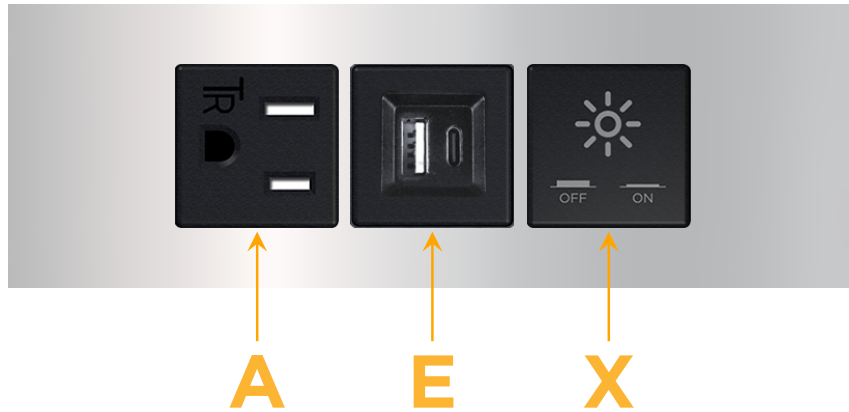

Trim Plate Finish: **CHROME (ABS)**

Custom Finishes Available

M-POWER-3T-AEX-CRATP

Features:

**Module/Port Options:**

- A** Tamper Resistant AC Receptacle
- E** USB-A & USB-C (20W)
- M** Double USB-A (Fast Charging Ports - 18W)
- H** HDMI
- 6** CAT 6
- 12** RJ 12
- X** Switched AC
- Y** 3-Way Switch (Low Voltage)
- V** USB-C (45W High Speed Charging Port)
- S** USB-C (25W High Speed Charging Port)
- R** Switched AC (Rocker Switch)
- D** Dimmer Switch

**Plug:**

Supplied with Low Profile Flat 45° Angle 120 VAC Plug

Optional Standard Straight 120 VAC Plug

Optional Straight 120 VAC Pass-through Plug

- CLEAN, COMPACT DESIGN
- STREAMLINED
- LOW PROFILE
- SIDE-EXITING CORDS
- PLUG & PLAY
- 6' AC CORD & PLUG (FLAT PLUG STANDARD)
- CUSTOMIZABLE CONFIGURATIONS AND FINISHES
- UL LISTED FOR MOUNTING IN FURNITURE
- 15A

sales@mormax.com

mormax.com

Specs:

**Modules/Ports:**

- A** Tamper Resistant AC Receptacle
- E** USB-A & USB-C (20W)
- X** Switched AC