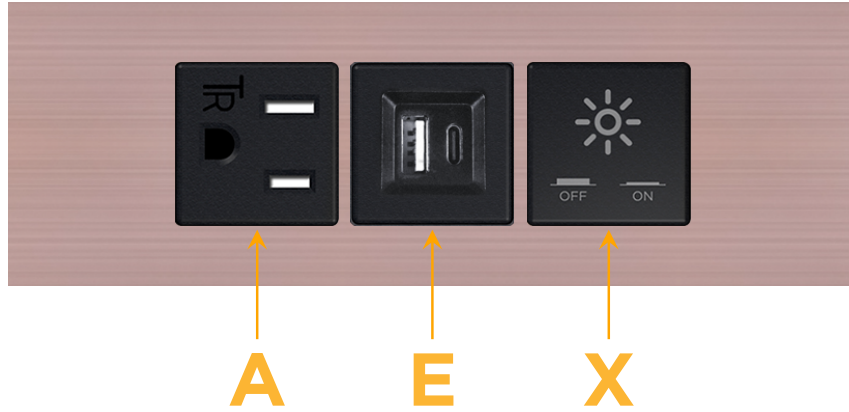

Trim Plate Finish: **CHAMPAGNE (ABS)**

Custom Finishes Available

M-POWER-3T-AEX-CHATP

Features:

Module/Port Options:

- A** Tamper Resistant AC Receptacle
- E** USB-A & USB-C (20W)
- M** Double USB-A (Fast Charging Ports - 18W)
- H** HDMI
- 6** CAT 6
- 12** RJ 12
- X** Switched AC
- Y** 3-Way Switch (Low Voltage)
- V** USB-C (45W High Speed Charging Port)
- S** USB-C (25W High Speed Charging Port)
- R** Switched AC (Rocker Switch)
- D** Dimmer Switch

Plug:

Supplied with Low Profile Flat 45° Angle 120 VAC Plug

Optional Standard Straight 120 VAC Plug

Optional Straight 120 VAC Pass-through Plug

- CLEAN, COMPACT DESIGN
- STREAMLINED
- LOW PROFILE
- SIDE-EXITING CORDS
- PLUG & PLAY
- 6' AC CORD & PLUG (FLAT PLUG STANDARD)
- CUSTOMIZABLE CONFIGURATIONS AND FINISHES
- UL LISTED FOR MOUNTING IN FURNITURE
- 15A

sales@mormax.com

mormax.com

Specs:

Modules/Ports:

- A** Tamper Resistant AC Receptacle
- E** USB-A & USB-C (20W)
- X** Switched AC

A E X