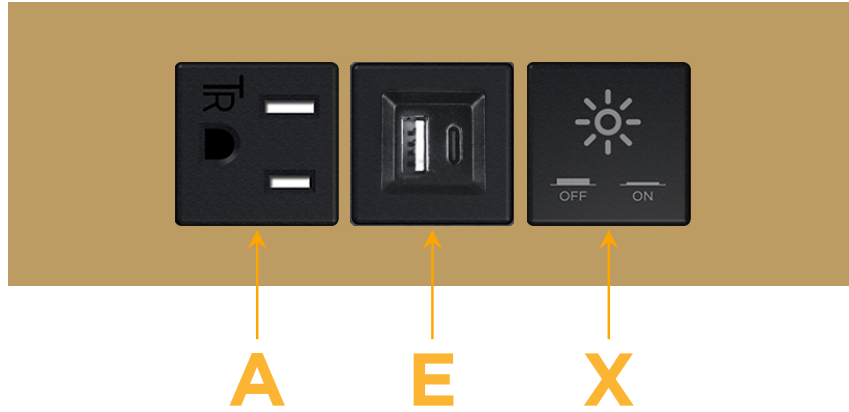

Trim Plate Finish: **STANDARD BRONZE (ABS)**

Custom Finishes Available

M-POWER-3T-AEX-BZATP

Features:

**Module/Port Options:**

- A** Tamper Resistant AC Receptacle
- E** USB-A & USB-C (20W)
- M** Double USB-A (Fast Charging Ports - 18W)
- H** HDMI
- 6** CAT 6
- 12** RJ 12
- X** Switched AC
- Y** 3-Way Switch (Low Voltage)
- V** USB-C (45W High Speed Charging Port)
- S** USB-C (25W High Speed Charging Port)
- R** Switched AC (Rocker Switch)
- D** Dimmer Switch

**Plug:**

Supplied with Low Profile Flat 45° Angle 120 VAC Plug

Optional Standard Straight 120 VAC Plug

Optional Straight 120 VAC Pass-through Plug

- CLEAN, COMPACT DESIGN
- STREAMLINED
- LOW PROFILE
- SIDE-EXITING CORDS
- PLUG & PLAY
- 6' AC CORD & PLUG (FLAT PLUG STANDARD)
- CUSTOMIZABLE CONFIGURATIONS AND FINISHES
- UL LISTED FOR MOUNTING IN FURNITURE
- 15A

sales@mormax.com

mormax.com

Specs:

**Modules/Ports:**

- A** Tamper Resistant AC Receptacle
- E** USB-A & USB-C (20W)
- X** Switched AC