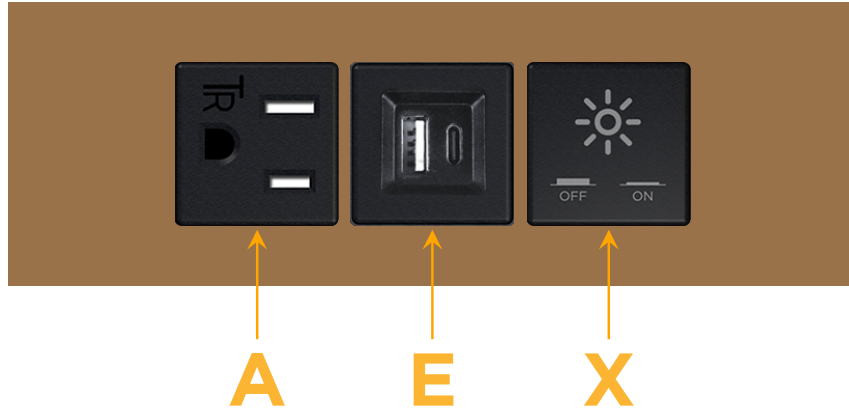

Trim Plate Finish: **ARCHITECTURAL BRONZE (ABS)**

Custom Finishes Available

M-POWER-3T-AEX-BZ5ATP

Features:

Module/Port Options:

- A** Tamper Resistant AC Receptacle
- E** USB-A & USB-C (20W)
- M** Double USB-A (Fast Charging Ports - 18W)
- H** HDMI
- 6** CAT 6
- 12** RJ 12
- X** Switched AC
- Y** 3-Way Switch (Low Voltage)
- V** USB-C (45W High Speed Charging Port)
- S** USB-C (25W High Speed Charging Port)
- R** Switched AC (Rocker Switch)
- D** Dimmer Switch

Plug:

Supplied with Low Profile Flat 45° Angle 120 VAC Plug

Optional Standard Straight 120 VAC Plug

Optional Straight 120 VAC Pass-through Plug

- CLEAN, COMPACT DESIGN
- STREAMLINED
- LOW PROFILE
- SIDE-EXITING CORDS
- PLUG & PLAY
- 6' AC CORD & PLUG (FLAT PLUG STANDARD)
- CUSTOMIZABLE CONFIGURATIONS AND FINISHES
- UL LISTED FOR MOUNTING IN FURNITURE
- 15A

sales@mormax.com

mormax.com

Specs:

Modules/Ports:

- A** Tamper Resistant AC Receptacle
- E** USB-A & USB-C (20W)
- X** Switched AC

A E X

TOP