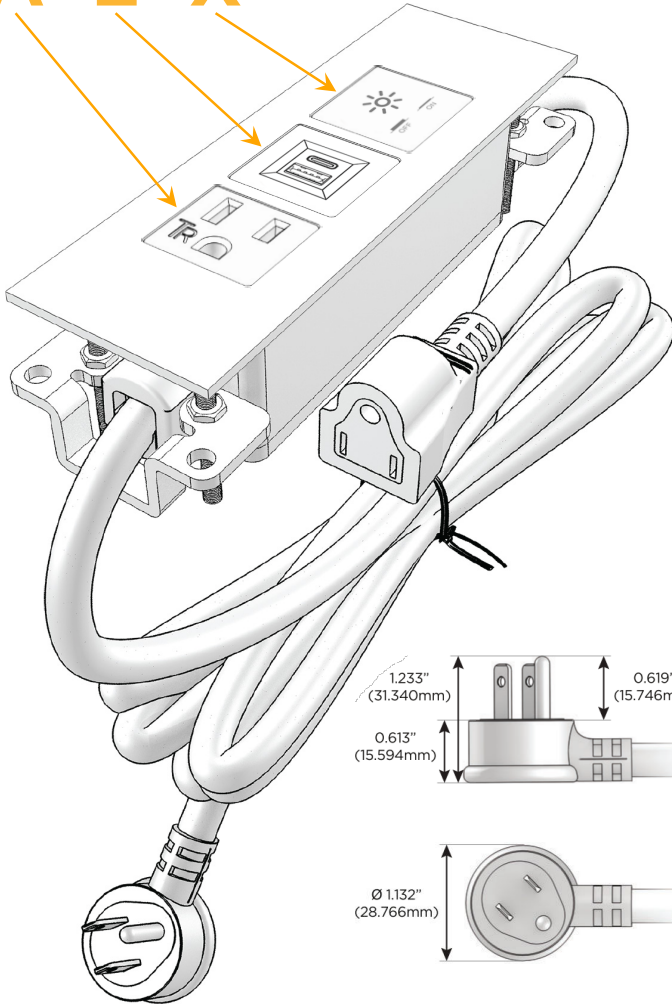

Trim Plate Finish: **ARCHITECTURAL BRONZE (ABS)**

Custom Finishes Available

M-POWER-3T-AEX-BZ5ATP

Features:

Module/Port Options:

- A** Tamper Resistant AC Receptacle
- E** USB-A & USB-C (20W)
- M** Double USB-A (Fast Charging Ports - 18W)
- H** HDMI
- 6** CAT 6
- 12** RJ 12
- X** Switched AC
- Y** 3-Way Switch (Low Voltage)
- V** USB-C (45W High Speed Charging Port)
- S** USB-C (25W High Speed Charging Port)
- R** Switched AC (Rocker Switch)
- D** Dimmer Switch

Plug:

Supplied with Low Profile Flat 45° Angle 120 VAC Plug

Optional Standard Straight 120 VAC Plug

Optional Straight 120 VAC Pass-through Plug

- CLEAN, COMPACT DESIGN
- STREAMLINED
- LOW PROFILE
- SIDE-EXITING CORDS
- PLUG & PLAY
- 6' AC CORD & PLUG (FLAT PLUG STANDARD)
- CUSTOMIZABLE CONFIGURATIONS AND FINISHES
- UL LISTED FOR MOUNTING IN FURNITURE
- 15A

sales@mormax.com

mormax.com

Specs:

Modules/Ports:

- A** Tamper Resistant AC Receptacle
- E** USB-A & USB-C (20W)
- X** Switched AC

A E X

TOP