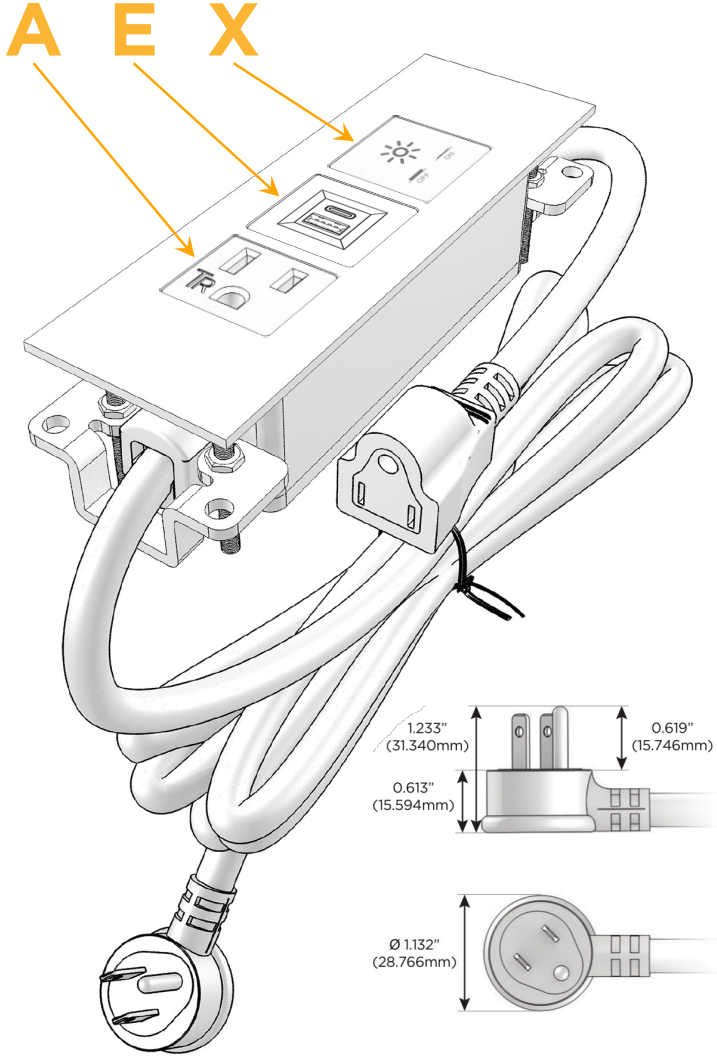

### Module/Port Options:

- A** Tamper Resistant AC Receptacle
- E** USB-A & USB-C (20W)
- M** Double USB-A (Fast Charging Ports - 18W)
- H** HDMI
- 6** CAT 6
- 12** RJ 12
- X** Switched AC
- Y** 3-Way Switch (Low Voltage)
- V** USB-C (45W High Speed Charging Port)
- S** USB-C (25W High Speed Charging Port)
- R** Switched AC (Rocker Switch)
- D** Dimmer Switch

### Plug:

Supplied with Low Profile Flat 45° Angle 120 VAC Plug

Optional Standard Straight 120 VAC Plug

Optional Straight 120 VAC Pass-through Plug

- CLEAN, COMPACT DESIGN
- STREAMLINED
- LOW PROFILE
- SIDE-EXITING CORDS
- PLUG & PLAY
- 6' AC CORD & PLUG (FLAT PLUG STANDARD)
- CUSTOMIZABLE CONFIGURATIONS AND FINISHES
- UL LISTED FOR MOUNTING IN FURNITURE
- 15A

## AC POWER & DATA CONNECTIVITY SOLUTION

M-POWER-3T-AEX-BZ5AATP

Specs:

### Modules/Ports:

- A** Tamper Resistant AC Receptacle
- E** USB-A & USB-C (20W)
- X** Switched AC

Distributed by

Mormax Company, Inc.

8 Westchester Plaza

Elmsford, NY 10523

914-699-0101

sales@mormax.com