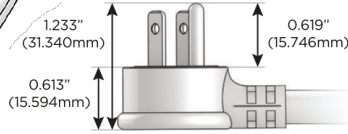

M-POWER-3T

AC POWER & DATA CONNECTIVITY SOLUTION

M-POWER-3T-AEX-BZ5AATP

Specs:

Modules/Ports:

- **A** Tamper Resistant AC Receptacle
- **E** USB-A & USB-C (20W)
- **X** Switched AC