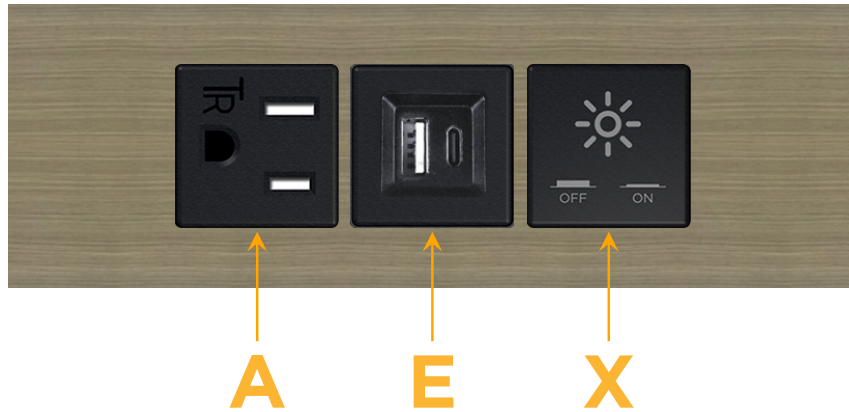

M-POWER-3T

AC POWER & DATA CONNECTIVITY SOLUTION

M-POWER-3T-AEX-BZ5AATP

Distributed by

Mormax Company, Inc.

8 Westchester Plaza

Elmsford, NY 10523

914-699-0101

sales@mormax.com

mormax.com

Metro Light & Power's line of power & data solutions offers sophisticated design elements combined with greater ease of installation. Streamlined and low-profile, enhanced by side-exiting cords, our outlets advance the industry with their cutting edge look and feel. We believe flexibility is key, and we provide a variety of mounting options, including the ability to mount in limited spaces. Our outlets are available in many finishes and configurations, in addition to a custom color and finish capability for our clients.

Trim Plate Finish: **ANTIQUED ARCHITECTURAL BRONZE (ABS)**

Custom Finishes Available

M-POWER-3T-AEX-BZ5AATP

Features:

Module/Port Options:

- **A** Tamper Resistant AC Receptacle
- **E** USB-A & USB-C (20W)
- **M** Double USB-A (Fast Charging Ports - 18W)
- **H** HDMI
- **6** CAT 6
- **12** RJ 12
- **X** Switched AC
- **Y** 3-Way Switch (Low Voltage)
- **V** USB-C (45W High Speed Charging Port)
- **S** USB-C (25W High Speed Charging Port)
- **R** Switched AC (Rocker Switch)
- **D** Dimmer Switch

Plug:

Supplied with Low Profile Flat 45° Angle 120 VAC Plug

Optional Standard Straight 120 VAC Plug

Optional Straight 120 VAC Pass-through Plug

- CLEAN, COMPACT DESIGN
- STREAMLINED
- LOW PROFILE
- SIDE-EXITING CORDS
- PLUG & PLAY
- 6' AC CORD & PLUG (FLAT PLUG STANDARD)
- CUSTOMIZABLE CONFIGURATIONS AND FINISHES
- UL LISTED FOR MOUNTING IN FURNITURE
- 15A