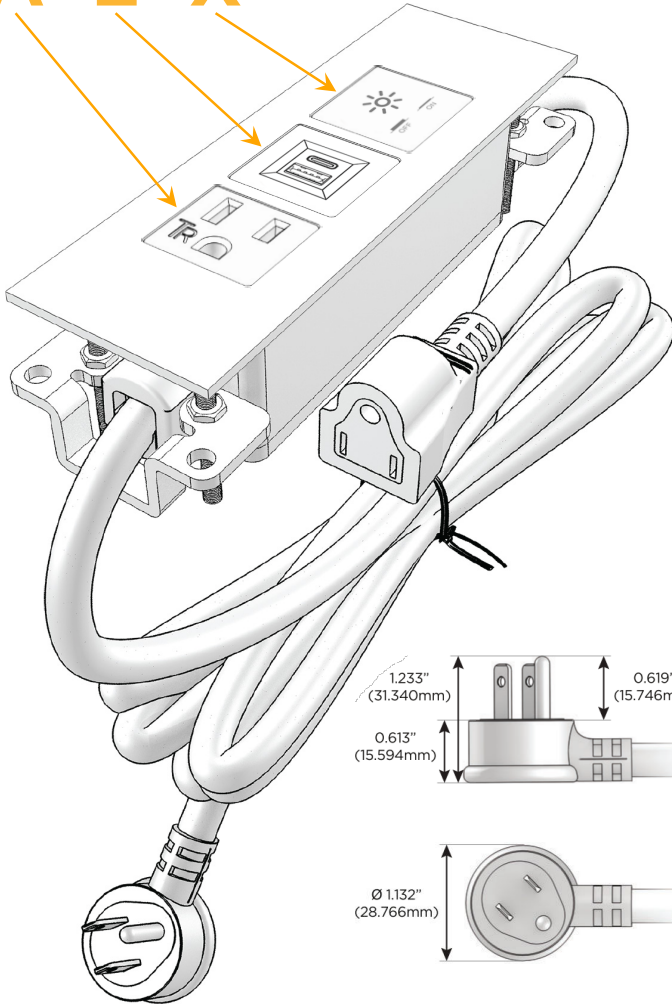

Trim Plate Finish: **BLACK (STEEL)**

Custom Finishes Available

M-POWER-3T-AEX-BTP

Features:

Module/Port Options:

- A** Tamper Resistant AC Receptacle
- E** USB-A & USB-C (20W)
- M** Double USB-A (Fast Charging Ports - 18W)
- H** HDMI
- 6** CAT 6
- 12** RJ 12
- X** Switched AC
- Y** 3-Way Switch (Low Voltage)
- V** USB-C (45W High Speed Charging Port)
- S** USB-C (25W High Speed Charging Port)
- R** Switched AC (Rocker Switch)
- D** Dimmer Switch

Plug:

Supplied with Low Profile Flat 45° Angle 120 VAC Plug

Optional Standard Straight 120 VAC Plug

Optional Straight 120 VAC Pass-through Plug

- CLEAN, COMPACT DESIGN
- STREAMLINED
- LOW PROFILE
- SIDE-EXITING CORDS
- PLUG & PLAY
- 6' AC CORD & PLUG (FLAT PLUG STANDARD)
- CUSTOMIZABLE CONFIGURATIONS AND FINISHES
- UL LISTED FOR MOUNTING IN FURNITURE
- 15A

sales@mormax.com

mormax.com

Specs:

Modules/Ports:

- A** Tamper Resistant AC Receptacle
- E** USB-A & USB-C (20W)
- X** Switched AC

A E X

TOP