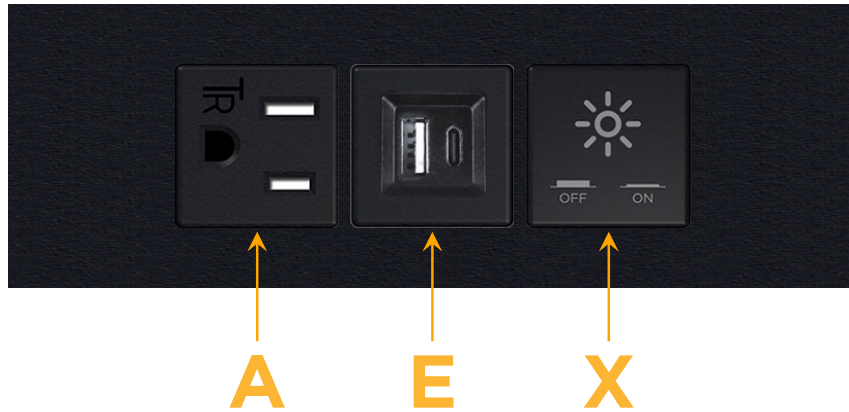

Trim Plate Finish: **BLACK (STEEL)**

Custom Finishes Available

M-POWER-3T-AEX-BTP

Features:

Module/Port Options:

- A** Tamper Resistant AC Receptacle
- E** USB-A & USB-C (20W)
- M** Double USB-A (Fast Charging Ports - 18W)
- H** HDMI
- 6** CAT 6
- 12** RJ 12
- X** Switched AC
- Y** 3-Way Switch (Low Voltage)
- V** USB-C (45W High Speed Charging Port)
- S** USB-C (25W High Speed Charging Port)
- R** Switched AC (Rocker Switch)
- D** Dimmer Switch

Plug:

Supplied with Low Profile Flat 45° Angle 120 VAC Plug

Optional Standard Straight 120 VAC Plug

Optional Straight 120 VAC Pass-through Plug

- CLEAN, COMPACT DESIGN
- STREAMLINED
- LOW PROFILE
- SIDE-EXITING CORDS
- PLUG & PLAY
- 6' AC CORD & PLUG (FLAT PLUG STANDARD)
- CUSTOMIZABLE CONFIGURATIONS AND FINISHES
- UL LISTED FOR MOUNTING IN FURNITURE
- 15A

sales@mormax.com

mormax.com

Specs:

Modules/Ports:

- A** Tamper Resistant AC Receptacle
- E** USB-A & USB-C (20W)
- X** Switched AC

A E X

TOP