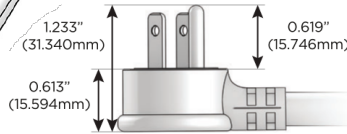

sales@mormax.com

mormax.com

Specs:

Modules/Ports:

- A** Tamper Resistant AC Receptacle
- E** USB-A & USB-C (20W)
- X** Switched AC

A E X

TOP