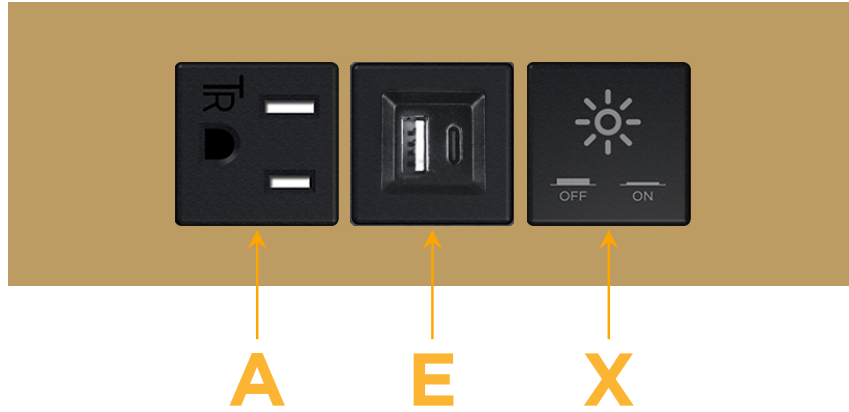

Trim Plate Finish: **BRASS (ABS)**

Custom Finishes Available

M-POWER-3T-AEX-BRATP

Features:

Module/Port Options:

- A** Tamper Resistant AC Receptacle
- E** USB-A & USB-C (20W)
- M** Double USB-A (Fast Charging Ports - 18W)
- H** HDMI
- 6** CAT 6
- 12** RJ 12
- X** Switched AC
- Y** 3-Way Switch (Low Voltage)
- V** USB-C (45W High Speed Charging Port)
- S** USB-C (25W High Speed Charging Port)
- R** Switched AC (Rocker Switch)
- D** Dimmer Switch

Plug:

Supplied with Low Profile Flat 45° Angle 120 VAC Plug

Optional Standard Straight 120 VAC Plug

Optional Straight 120 VAC Pass-through Plug

- CLEAN, COMPACT DESIGN
- STREAMLINED
- LOW PROFILE
- SIDE-EXITING CORDS
- PLUG & PLAY
- 6' AC CORD & PLUG (FLAT PLUG STANDARD)
- CUSTOMIZABLE CONFIGURATIONS AND FINISHES
- UL LISTED FOR MOUNTING IN FURNITURE
- 15A

sales@mormax.com

mormax.com

Specs:

Modules/Ports:

- A** Tamper Resistant AC Receptacle
- E** USB-A & USB-C (20W)
- X** Switched AC

A E X

TOP