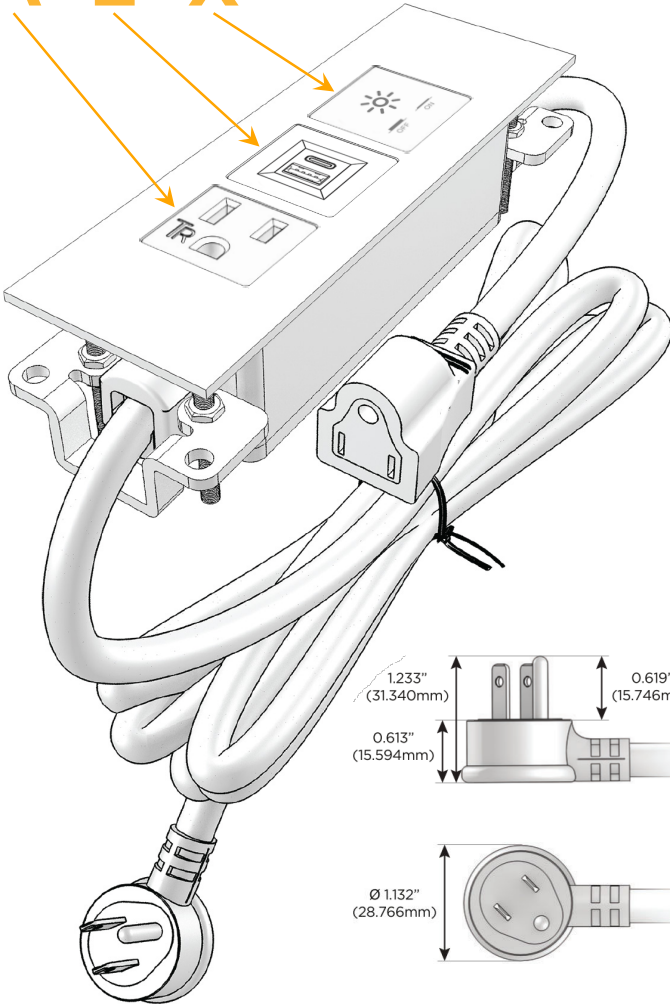

Trim Plate Finish: **BRASS (ABS)**

Custom Finishes Available

M-POWER-3T-AEX-BRATP

Features:

Module/Port Options:

- A** Tamper Resistant AC Receptacle
- E** USB-A & USB-C (20W)
- M** Double USB-A (Fast Charging Ports - 18W)
- H** HDMI
- 6** CAT 6
- 12** RJ 12
- X** Switched AC
- Y** 3-Way Switch (Low Voltage)
- V** USB-C (45W High Speed Charging Port)
- S** USB-C (25W High Speed Charging Port)
- R** Switched AC (Rocker Switch)
- D** Dimmer Switch

Plug:

Supplied with Low Profile Flat 45° Angle 120 VAC Plug

Optional Standard Straight 120 VAC Plug

Optional Straight 120 VAC Pass-through Plug

- CLEAN, COMPACT DESIGN
- STREAMLINED
- LOW PROFILE
- SIDE-EXITING CORDS
- PLUG & PLAY
- 6' AC CORD & PLUG (FLAT PLUG STANDARD)
- CUSTOMIZABLE CONFIGURATIONS AND FINISHES
- UL LISTED FOR MOUNTING IN FURNITURE
- 15A

sales@mormax.com

mormax.com

Specs:

Modules/Ports:

- A** Tamper Resistant AC Receptacle
- E** USB-A & USB-C (20W)
- X** Switched AC

A E X

TOP