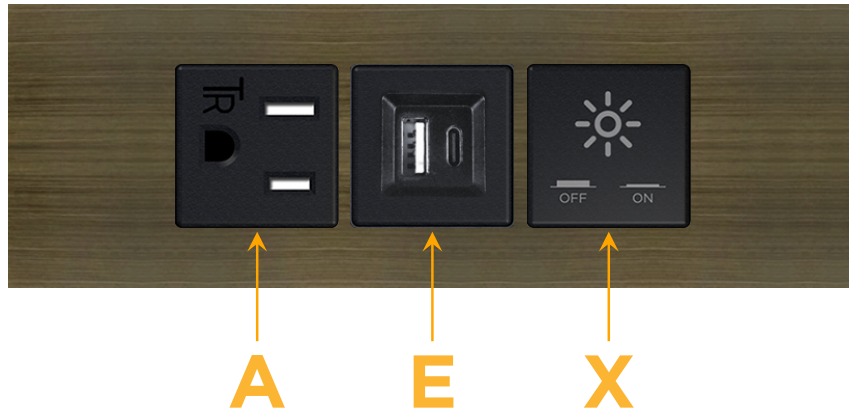

Trim Plate Finish: **SPECIAL ANTIQUE BRONZE (ABS)**

Custom Finishes Available

M-POWER-3T-AEX-APATP

Features:

Module/Port Options:

- A** Tamper Resistant AC Receptacle
- E** USB-A & USB-C (20W)
- M** Double USB-A (Fast Charging Ports - 18W)
- H** HDMI
- 6** CAT 6
- 12** RJ 12
- X** Switched AC
- Y** 3-Way Switch (Low Voltage)
- V** USB-C (45W High Speed Charging Port)
- S** USB-C (25W High Speed Charging Port)
- R** Switched AC (Rocker Switch)
- D** Dimmer Switch

Plug:

Supplied with Low Profile Flat 45° Angle 120 VAC Plug

Optional Standard Straight 120 VAC Plug

Optional Straight 120 VAC Pass-through Plug

- CLEAN, COMPACT DESIGN
- STREAMLINED
- LOW PROFILE
- SIDE-EXITING CORDS
- PLUG & PLAY
- 6' AC CORD & PLUG (FLAT PLUG STANDARD)
- CUSTOMIZABLE CONFIGURATIONS AND FINISHES
- UL LISTED FOR MOUNTING IN FURNITURE
- 15A

sales@mormax.com

mormax.com

Specs:

Modules/Ports:

- A** Tamper Resistant AC Receptacle
- E** USB-A & USB-C (20W)
- X** Switched AC