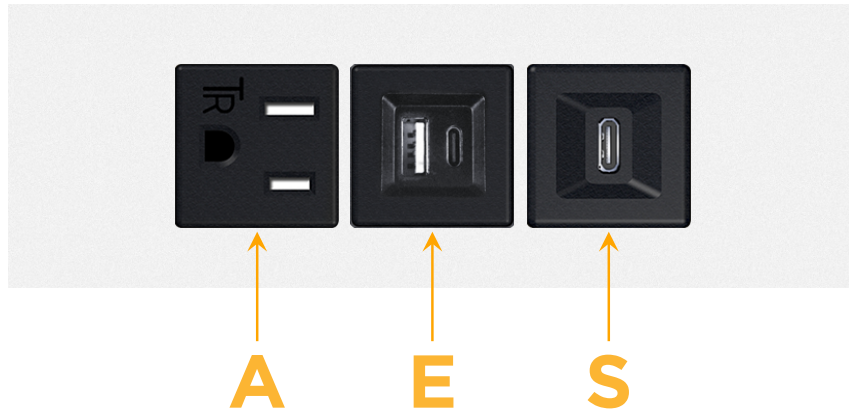

Trim Plate Finish: **WHITE (STEEL)**

Custom Finishes Available

M-POWER-3T-AES-WTP

Features:

**Module/Port Options:**

- A** Tamper Resistant AC Receptacle
- E** USB-A & USB-C (20W)
- M** Double USB-A (Fast Charging Ports - 18W)
- H** HDMI
- 6** CAT 6
- 12** RJ 12
- X** Switched AC
- Y** 3-Way Switch (Low Voltage)
- V** USB-C (45W High Speed Charging Port)
- S** USB-C (25W High Speed Charging Port)
- R** Switched AC (Rocker Switch)
- D** Dimmer Switch

**Plug:**

Supplied with Low Profile Flat 45° Angle 120 VAC Plug

Optional Standard Straight 120 VAC Plug

Optional Straight 120 VAC Pass-through Plug

- CLEAN, COMPACT DESIGN
- STREAMLINED
- LOW PROFILE
- SIDE-EXITING CORDS
- PLUG & PLAY
- 6' AC CORD & PLUG (FLAT PLUG STANDARD)
- CUSTOMIZABLE CONFIGURATIONS AND FINISHES
- UL LISTED FOR MOUNTING IN FURNITURE
- 15A

sales@mormax.com

mormax.com

Specs:

**Modules/Ports:**

- A** Tamper Resistant AC Receptacle
- E** USB-A & USB-C (20W)
- S** USB-C (25W High Speed Charging Port)