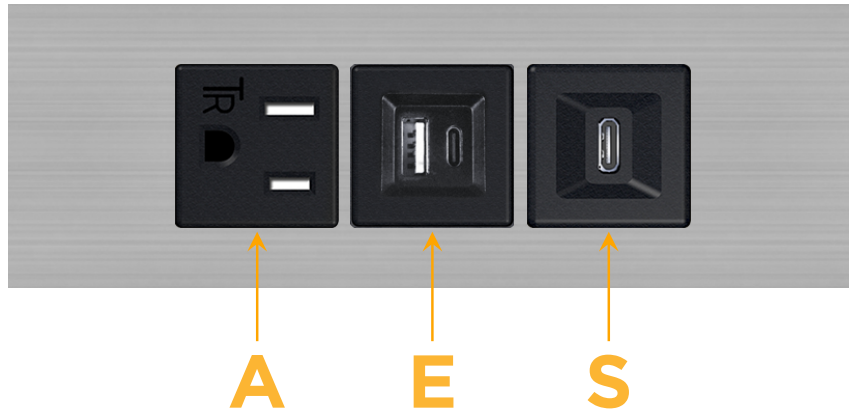

Trim Plate Finish: **STAINLESS STEEL BRUSHED**

Custom Finishes Available

M-POWER-3T-AES-SS4TP

Features:

**Module/Port Options:**

- A** Tamper Resistant AC Receptacle
- E** USB-A & USB-C (20W)
- M** Double USB-A (Fast Charging Ports - 18W)
- H** HDMI
- 6** CAT 6
- 12** RJ 12
- X** Switched AC
- Y** 3-Way Switch (Low Voltage)
- V** USB-C (45W High Speed Charging Port)
- S** USB-C (25W High Speed Charging Port)
- R** Switched AC (Rocker Switch)
- D** Dimmer Switch

**Plug:**

Supplied with Low Profile Flat 45° Angle 120 VAC Plug

Optional Standard Straight 120 VAC Plug

Optional Straight 120 VAC Pass-through Plug

- CLEAN, COMPACT DESIGN
- STREAMLINED
- LOW PROFILE
- SIDE-EXITING CORDS
- PLUG & PLAY
- 6' AC CORD & PLUG (FLAT PLUG STANDARD)
- CUSTOMIZABLE CONFIGURATIONS AND FINISHES
- UL LISTED FOR MOUNTING IN FURNITURE
- 15A

# M-POWER-3T

AC POWER & DATA CONNECTIVITY SOLUTION

M-POWER-3T-AES-SS4TP

Specs:

**Modules/Ports:**

- A** Tamper Resistant AC Receptacle
- E** USB-A & USB-C (20W)
- S** USB-C (25W High Speed Charging Port)

Distributed by