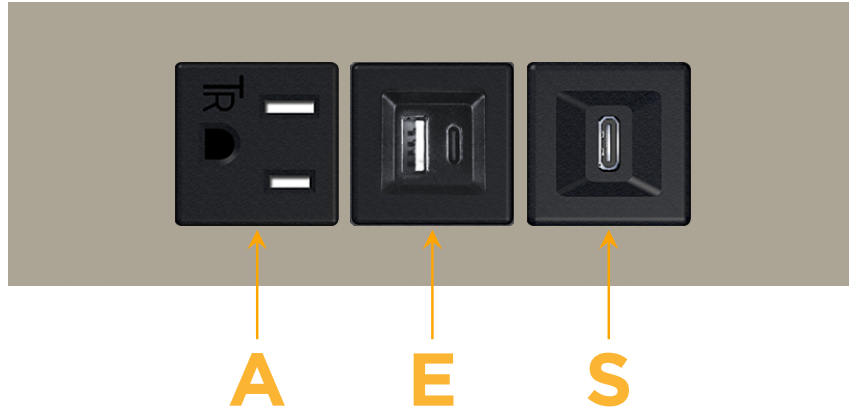

Trim Plate Finish: **SATIN NICKEL (ABS)**

Custom Finishes Available

M-POWER-3T-AES-SATP

Features:

Module/Port Options:

- A** Tamper Resistant AC Receptacle
- E** USB-A & USB-C (20W)
- M** Double USB-A (Fast Charging Ports - 18W)
- H** HDMI
- 6** CAT 6
- 12** RJ 12
- X** Switched AC
- Y** 3-Way Switch (Low Voltage)
- V** USB-C (45W High Speed Charging Port)
- S** USB-C (25W High Speed Charging Port)
- R** Switched AC (Rocker Switch)
- D** Dimmer Switch

Plug:

Supplied with Low Profile Flat 45° Angle 120 VAC Plug

Optional Standard Straight 120 VAC Plug

Optional Straight 120 VAC Pass-through Plug

- CLEAN, COMPACT DESIGN
- STREAMLINED
- LOW PROFILE
- SIDE-EXITING CORDS
- PLUG & PLAY
- 6' AC CORD & PLUG (FLAT PLUG STANDARD)
- CUSTOMIZABLE CONFIGURATIONS AND FINISHES
- UL LISTED FOR MOUNTING IN FURNITURE
- 15A

sales@mormax.com

mormax.com

Specs:

Modules/Ports:

- A** Tamper Resistant AC Receptacle
- E** USB-A & USB-C (20W)
- S** USB-C (25W High Speed Charging Port)