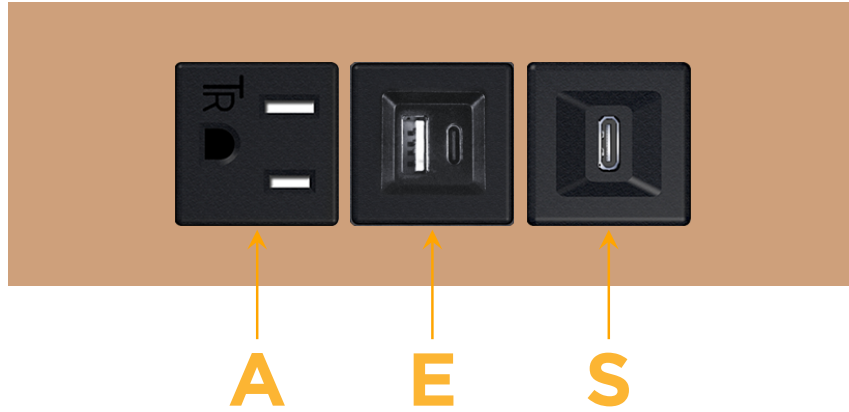

Trim Plate Finish: **COPPER (ABS)**

Custom Finishes Available

M-POWER-3T-AES-CUATP

Features:

**Module/Port Options:**

- A** Tamper Resistant AC Receptacle
- E** USB-A & USB-C (20W)
- M** Double USB-A (Fast Charging Ports - 18W)
- H** HDMI
- 6** CAT 6
- 12** RJ 12
- X** Switched AC
- Y** 3-Way Switch (Low Voltage)
- V** USB-C (45W High Speed Charging Port)
- S** USB-C (25W High Speed Charging Port)
- R** Switched AC (Rocker Switch)
- D** Dimmer Switch

**Plug:**

Supplied with Low Profile Flat 45° Angle 120 VAC Plug

Optional Standard Straight 120 VAC Plug

Optional Straight 120 VAC Pass-through Plug

- CLEAN, COMPACT DESIGN
- STREAMLINED
- LOW PROFILE
- SIDE-EXITING CORDS
- PLUG & PLAY
- 6' AC CORD & PLUG (FLAT PLUG STANDARD)
- CUSTOMIZABLE CONFIGURATIONS AND FINISHES
- UL LISTED FOR MOUNTING IN FURNITURE
- 15A

sales@mormax.com

mormax.com

Specs:

**Modules/Ports:**

- A** Tamper Resistant AC Receptacle
- E** USB-A & USB-C (20W)
- S** USB-C (25W High Speed Charging Port)