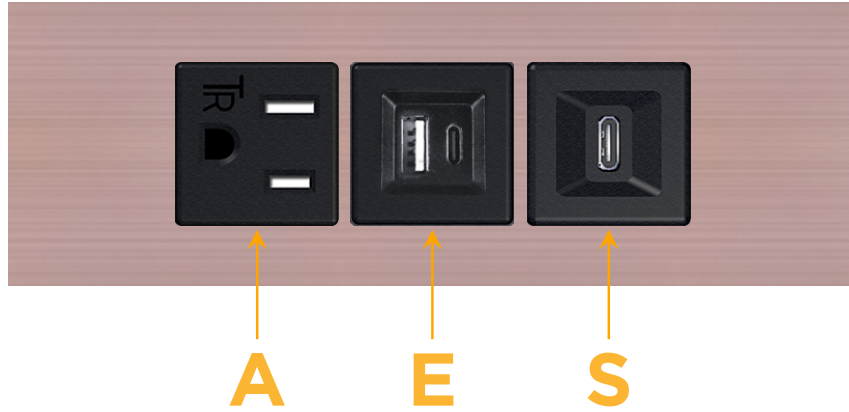

Trim Plate Finish: **CHAMPAGNE (ABS)**

Custom Finishes Available

M-POWER-3T-AES-CHATP

Features:

Module/Port Options:

- A** Tamper Resistant AC Receptacle
- E** USB-A & USB-C (20W)
- M** Double USB-A (Fast Charging Ports - 18W)
- H** HDMI
- 6** CAT 6
- 12** RJ 12
- X** Switched AC
- Y** 3-Way Switch (Low Voltage)
- V** USB-C (45W High Speed Charging Port)
- S** USB-C (25W High Speed Charging Port)
- R** Switched AC (Rocker Switch)
- D** Dimmer Switch

Plug:

Supplied with Low Profile Flat 45° Angle 120 VAC Plug

Optional Standard Straight 120 VAC Plug

Optional Straight 120 VAC Pass-through Plug

- CLEAN, COMPACT DESIGN
- STREAMLINED
- LOW PROFILE
- SIDE-EXITING CORDS
- PLUG & PLAY
- 6' AC CORD & PLUG (FLAT PLUG STANDARD)
- CUSTOMIZABLE CONFIGURATIONS AND FINISHES
- UL LISTED FOR MOUNTING IN FURNITURE
- 15A

sales@mormax.com

mormax.com

Specs:

Modules/Ports:

- A** Tamper Resistant AC Receptacle
- E** USB-A & USB-C (20W)
- S** USB-C (25W High Speed Charging Port)