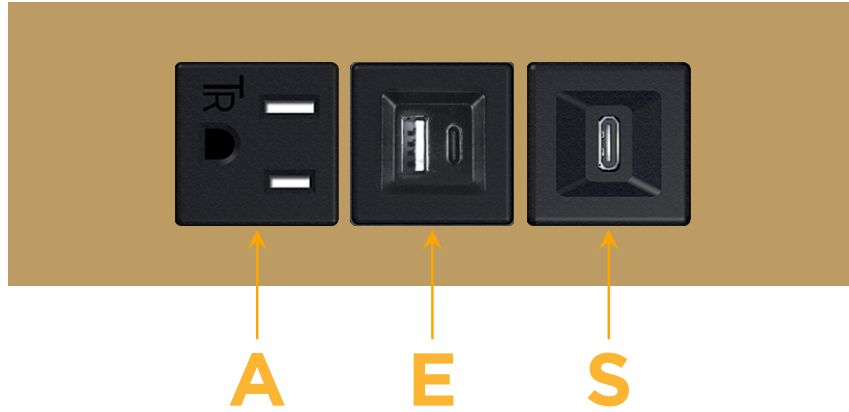

Trim Plate Finish: **STANDARD BRONZE (ABS)**

Custom Finishes Available

M-POWER-3T-AES-BZATP

Features:

**Module/Port Options:**

- A** Tamper Resistant AC Receptacle
- E** USB-A & USB-C (20W)
- M** Double USB-A (Fast Charging Ports - 18W)
- H** HDMI
- 6** CAT 6
- 12** RJ 12
- X** Switched AC
- Y** 3-Way Switch (Low Voltage)
- V** USB-C (45W High Speed Charging Port)
- S** USB-C (25W High Speed Charging Port)
- R** Switched AC (Rocker Switch)
- D** Dimmer Switch

**Plug:**

Supplied with Low Profile Flat 45° Angle 120 VAC Plug

Optional Standard Straight 120 VAC Plug

Optional Straight 120 VAC Pass-through Plug

- CLEAN, COMPACT DESIGN
- STREAMLINED
- LOW PROFILE
- SIDE-EXITING CORDS
- PLUG & PLAY
- 6' AC CORD & PLUG (FLAT PLUG STANDARD)
- CUSTOMIZABLE CONFIGURATIONS AND FINISHES
- UL LISTED FOR MOUNTING IN FURNITURE
- 15A

sales@mormax.com

mormax.com

Specs:

**Modules/Ports:**

- A** Tamper Resistant AC Receptacle
- E** USB-A & USB-C (20W)
- S** USB-C (25W High Speed Charging Port)