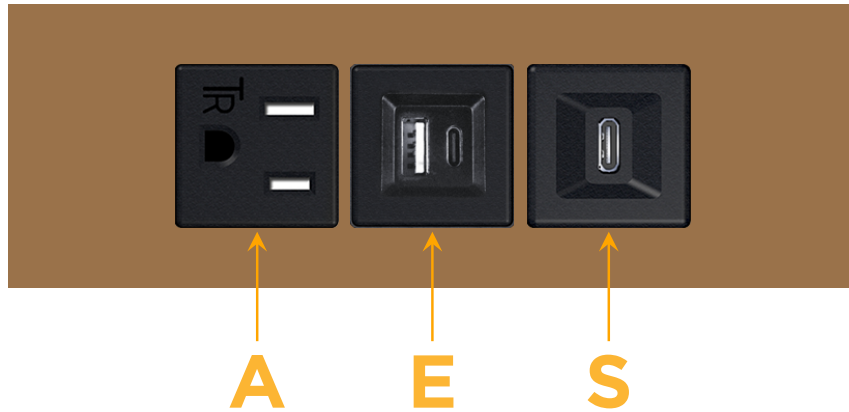

Trim Plate Finish: **ARCHITECTURAL BRONZE (ABS)**

Custom Finishes Available

M-POWER-3T-AES-BZ5ATP

Features:

Module/Port Options:

- A** Tamper Resistant AC Receptacle
- E** USB-A & USB-C (20W)
- M** Double USB-A (Fast Charging Ports - 18W)
- H** HDMI
- 6** CAT 6
- 12** RJ 12
- X** Switched AC
- Y** 3-Way Switch (Low Voltage)
- V** USB-C (45W High Speed Charging Port)
- S** USB-C (25W High Speed Charging Port)
- R** Switched AC (Rocker Switch)
- D** Dimmer Switch

Plug:

Supplied with Low Profile Flat 45° Angle 120 VAC Plug

Optional Standard Straight 120 VAC Plug

Optional Straight 120 VAC Pass-through Plug

- CLEAN, COMPACT DESIGN
- STREAMLINED
- LOW PROFILE
- SIDE-EXITING CORDS
- PLUG & PLAY
- 6' AC CORD & PLUG (FLAT PLUG STANDARD)
- CUSTOMIZABLE CONFIGURATIONS AND FINISHES
- UL LISTED FOR MOUNTING IN FURNITURE
- 15A

sales@mormax.com

mormax.com

Specs:

Modules/Ports:

- A** Tamper Resistant AC Receptacle
- E** USB-A & USB-C (20W)
- S** USB-C (25W High Speed Charging Port)