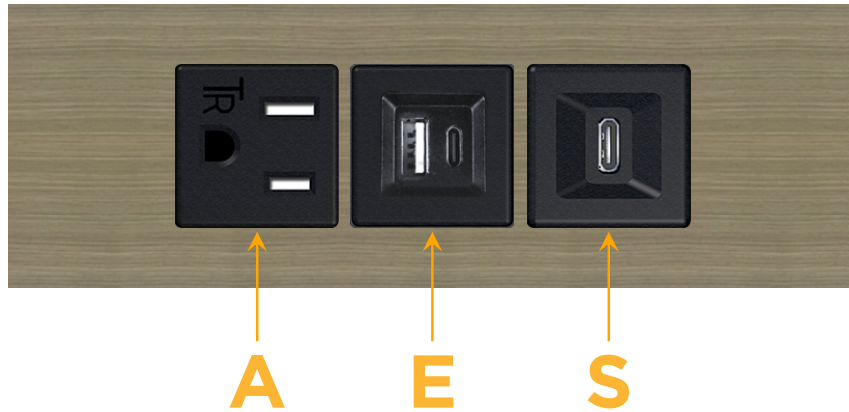

Trim Plate Finish: **ANTIQUED ARCHITECTURAL BRONZE (ABS)**

Custom Finishes Available

M-POWER-3T-AES-BZ5AATP

Features:

Module/Port Options:

- A** Tamper Resistant AC Receptacle
- E** USB-A & USB-C (20W)
- M** Double USB-A (Fast Charging Ports - 18W)
- H** HDMI
- 6** CAT 6
- 12** RJ 12
- X** Switched AC
- Y** 3-Way Switch (Low Voltage)
- V** USB-C (45W High Speed Charging Port)
- S** USB-C (25W High Speed Charging Port)
- R** Switched AC (Rocker Switch)
- D** Dimmer Switch

Plug:

Supplied with Low Profile Flat 45° Angle 120 VAC Plug

Optional Standard Straight 120 VAC Plug

Optional Straight 120 VAC Pass-through Plug

- CLEAN, COMPACT DESIGN
- STREAMLINED
- LOW PROFILE
- SIDE-EXITING CORDS
- PLUG & PLAY
- 6' AC CORD & PLUG (FLAT PLUG STANDARD)
- CUSTOMIZABLE CONFIGURATIONS AND FINISHES
- UL LISTED FOR MOUNTING IN FURNITURE
- 15A

sales@mormax.com

mormax.com

Specs:

Modules/Ports:

- A** Tamper Resistant AC Receptacle
- E** USB-A & USB-C (20W)
- S** USB-C (25W High Speed Charging Port)