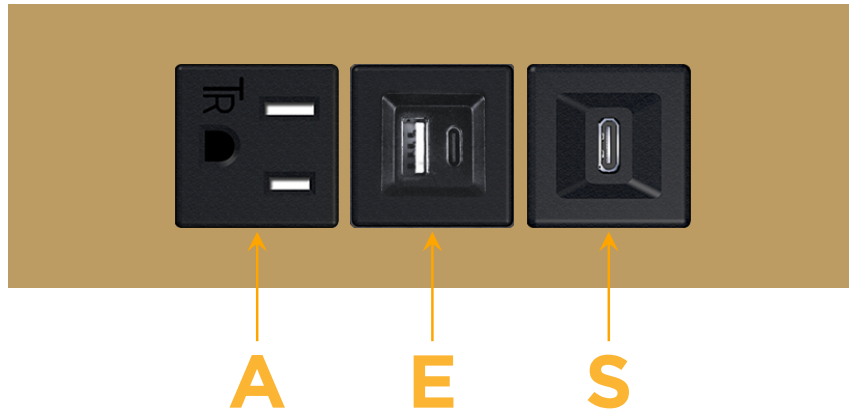

Trim Plate Finish: **BRASS (ABS)**

Custom Finishes Available

M-POWER-3T-AES-BRATP

Features:

Module/Port Options:

- A** Tamper Resistant AC Receptacle
- E** USB-A & USB-C (20W)
- M** Double USB-A (Fast Charging Ports - 18W)
- H** HDMI
- 6** CAT 6
- 12** RJ 12
- X** Switched AC
- Y** 3-Way Switch (Low Voltage)
- V** USB-C (45W High Speed Charging Port)
- S** USB-C (25W High Speed Charging Port)
- R** Switched AC (Rocker Switch)
- D** Dimmer Switch

Plug:

Supplied with Low Profile Flat 45° Angle 120 VAC Plug

Optional Standard Straight 120 VAC Plug

Optional Straight 120 VAC Pass-through Plug

- CLEAN, COMPACT DESIGN
- STREAMLINED
- LOW PROFILE
- SIDE-EXITING CORDS
- PLUG & PLAY
- 6' AC CORD & PLUG (FLAT PLUG STANDARD)
- CUSTOMIZABLE CONFIGURATIONS AND FINISHES
- UL LISTED FOR MOUNTING IN FURNITURE
- 15A

sales@mormax.com

mormax.com

Specs:

Modules/Ports:

- A** Tamper Resistant AC Receptacle
- E** USB-A & USB-C (20W)
- S** USB-C (25W High Speed Charging Port)