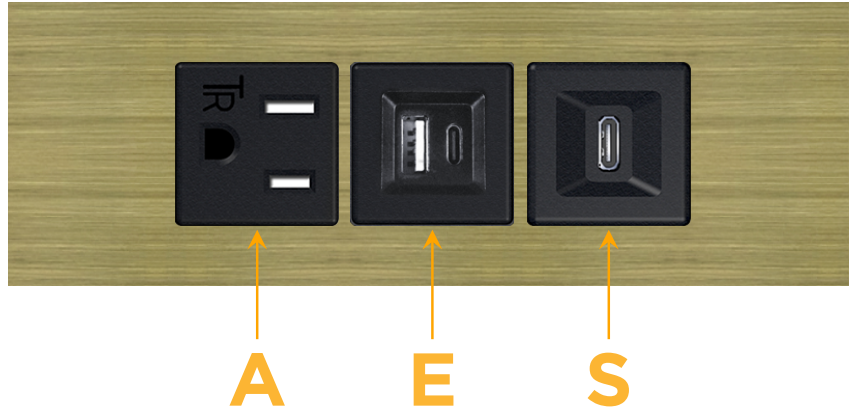

M-POWER-3T

AC POWER & DATA CONNECTIVITY SOLUTION

M-POWER-3T-AES-BRAATP

Distributed by

Mormax Company, Inc.

8 Westchester Plaza

Elmsford, NY 10523

914-699-0101

sales@mormax.com

mormax.com

Metro Light & Power's line of power & data solutions offers sophisticated design elements combined with greater ease of installation. Streamlined and low-profile, enhanced by side-exiting cords, our outlets advance the industry with their cutting edge look and feel. We believe flexibility is key, and we provide a variety of mounting options, including the ability to mount in limited spaces. Our outlets are available in many finishes and configurations, in addition to a custom color and finish capability for our clients.

Trim Plate Finish: **BRASS ANTIQUED (ABS)**

Custom Finishes Available

M-POWER-3T-AES-BRAATP

Features:

Module/Port Options:

- **A** Tamper Resistant AC Receptacle
- **E** USB-A & USB-C (20W)
- **M** Double USB-A (Fast Charging Ports - 18W)
- **H** HDMI
- **6** CAT 6
- **12** RJ 12
- **X** Switched AC
- **Y** 3-Way Switch (Low Voltage)
- **V** USB-C (45W High Speed Charging Port)
- **S** USB-C (25W High Speed Charging Port)
- **R** Switched AC (Rocker Switch)
- **D** Dimmer Switch

Plug:

Supplied with Low Profile Flat 45° Angle 120 VAC Plug

Optional Standard Straight 120 VAC Plug

Optional Straight 120 VAC Pass-through Plug

- CLEAN, COMPACT DESIGN
- STREAMLINED
- LOW PROFILE
- SIDE-EXITING CORDS
- PLUG & PLAY
- 6' AC CORD & PLUG (FLAT PLUG STANDARD)
- CUSTOMIZABLE CONFIGURATIONS AND FINISHES
- UL LISTED FOR MOUNTING IN FURNITURE
- 15A