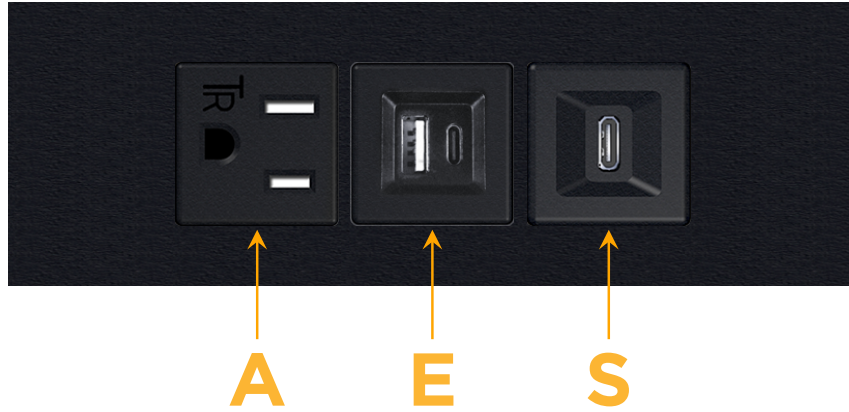

Trim Plate Finish: **BLACK (ABS)**

Custom Finishes Available

M-POWER-3T-AES-BATP

Features:

**Module/Port Options:**

- A** Tamper Resistant AC Receptacle
- E** USB-A & USB-C (20W)
- M** Double USB-A (Fast Charging Ports - 18W)
- H** HDMI
- 6** CAT 6
- 12** RJ 12
- X** Switched AC
- Y** 3-Way Switch (Low Voltage)
- V** USB-C (45W High Speed Charging Port)
- S** USB-C (25W High Speed Charging Port)
- R** Switched AC (Rocker Switch)
- D** Dimmer Switch

**Plug:**

Supplied with Low Profile Flat 45° Angle 120 VAC Plug

Optional Standard Straight 120 VAC Plug

Optional Straight 120 VAC Pass-through Plug

- CLEAN, COMPACT DESIGN
- STREAMLINED
- LOW PROFILE
- SIDE-EXITING CORDS
- PLUG & PLAY
- 6' AC CORD & PLUG (FLAT PLUG STANDARD)
- CUSTOMIZABLE CONFIGURATIONS AND FINISHES
- UL LISTED FOR MOUNTING IN FURNITURE
- 15A

sales@mormax.com

mormax.com

Specs:

**Modules/Ports:**

- A** Tamper Resistant AC Receptacle
- E** USB-A & USB-C (20W)
- S** USB-C (25W High Speed Charging Port)