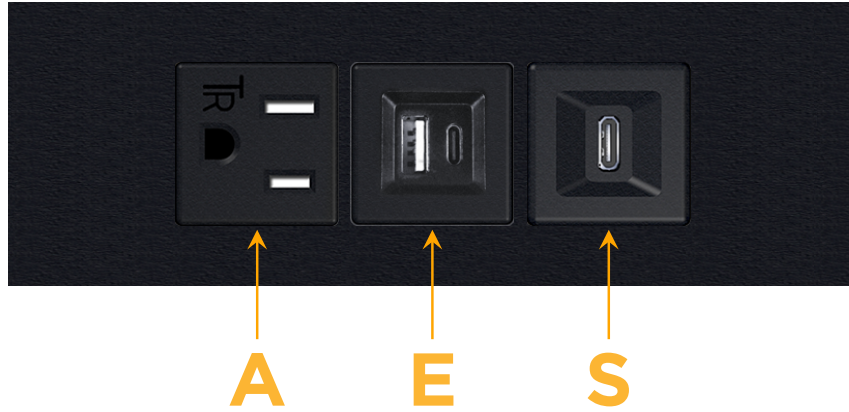

Trim Plate Finish: **SATIN BLACK (ABS)**

Custom Finishes Available

M-POWER-3T-AES-B2ATP

Features:

Module/Port Options:

- A** Tamper Resistant AC Receptacle
- E** USB-A & USB-C (20W)
- M** Double USB-A (Fast Charging Ports - 18W)
- H** HDMI
- 6** CAT 6
- 12** RJ 12
- X** Switched AC
- Y** 3-Way Switch (Low Voltage)
- V** USB-C (45W High Speed Charging Port)
- S** USB-C (25W High Speed Charging Port)
- R** Switched AC (Rocker Switch)
- D** Dimmer Switch

Plug:

Supplied with Low Profile Flat 45° Angle 120 VAC Plug

Optional Standard Straight 120 VAC Plug

Optional Straight 120 VAC Pass-through Plug

- CLEAN, COMPACT DESIGN
- STREAMLINED
- LOW PROFILE
- SIDE-EXITING CORDS
- PLUG & PLAY
- 6' AC CORD & PLUG (FLAT PLUG STANDARD)
- CUSTOMIZABLE CONFIGURATIONS AND FINISHES
- UL LISTED FOR MOUNTING IN FURNITURE
- 15A

sales@mormax.com

mormax.com

Specs:

Modules/Ports:

- A** Tamper Resistant AC Receptacle
- E** USB-A & USB-C (20W)
- S** USB-C (25W High Speed Charging Port)