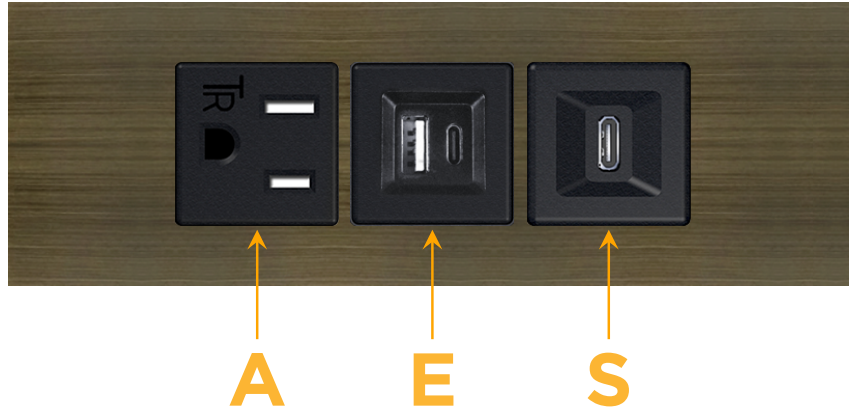

Trim Plate Finish: **SPECIAL ANTIQUE BRONZE (ABS)**

Custom Finishes Available

M-POWER-3T-AES-APATP

Features:

Module/Port Options:

- A** Tamper Resistant AC Receptacle
- E** USB-A & USB-C (20W)
- M** Double USB-A (Fast Charging Ports - 18W)
- H** HDMI
- 6** CAT 6
- 12** RJ 12
- X** Switched AC
- Y** 3-Way Switch (Low Voltage)
- V** USB-C (45W High Speed Charging Port)
- S** USB-C (25W High Speed Charging Port)
- R** Switched AC (Rocker Switch)
- D** Dimmer Switch

Plug:

Supplied with Low Profile Flat 45° Angle 120 VAC Plug

Optional Standard Straight 120 VAC Plug

Optional Straight 120 VAC Pass-through Plug

- CLEAN, COMPACT DESIGN
- STREAMLINED
- LOW PROFILE
- SIDE-EXITING CORDS
- PLUG & PLAY
- 6' AC CORD & PLUG (FLAT PLUG STANDARD)
- CUSTOMIZABLE CONFIGURATIONS AND FINISHES
- UL LISTED FOR MOUNTING IN FURNITURE
- 15A

sales@mormax.com

mormax.com

Specs:

Modules/Ports:

- A** Tamper Resistant AC Receptacle
- E** USB-A & USB-C (20W)
- S** USB-C (25W High Speed Charging Port)