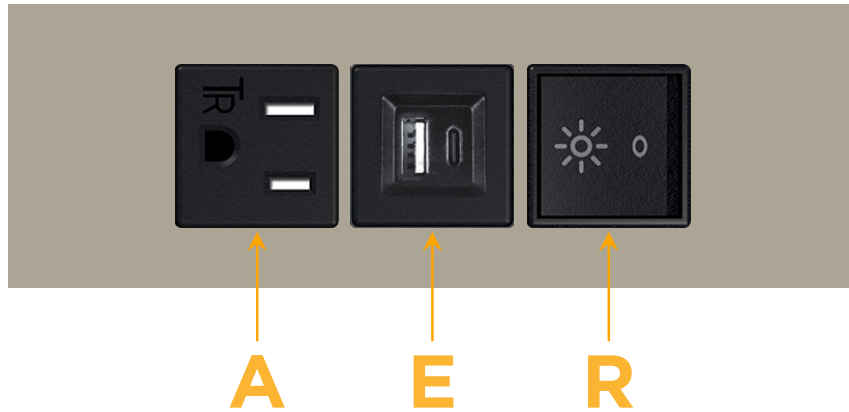

Trim Plate Finish: **SATIN NICKEL (ABS)**

Custom Finishes Available

M-POWER-3T-AER-SATP

Features:

**Module/Port Options:**

- A** Tamper Resistant AC Receptacle
- E** USB-A & USB-C (20W)
- M** Double USB-A (Fast Charging Ports - 18W)
- H** HDMI
- 6** CAT 6
- 12** RJ 12
- X** Switched AC
- Y** 3-Way Switch (Low Voltage)
- V** USB-C (45W High Speed Charging Port)
- S** USB-C (25W High Speed Charging Port)
- R** Switched AC (Rocker Switch)
- D** Dimmer Switch

**Plug:**

Supplied with Low Profile Flat 45° Angle 120 VAC Plug

Optional Standard Straight 120 VAC Plug

Optional Straight 120 VAC Pass-through Plug

- CLEAN, COMPACT DESIGN
- STREAMLINED
- LOW PROFILE
- SIDE-EXITING CORDS
- PLUG & PLAY
- 6' AC CORD & PLUG (FLAT PLUG STANDARD)
- CUSTOMIZABLE CONFIGURATIONS AND FINISHES
- UL LISTED FOR MOUNTING IN FURNITURE
- 15A

sales@mormax.com

mormax.com

Specs:

**Modules/Ports:**

- A** Tamper Resistant AC Receptacle
- E** USB-A & USB-C (20W)
- R** Switched AC (Rocker Switch)