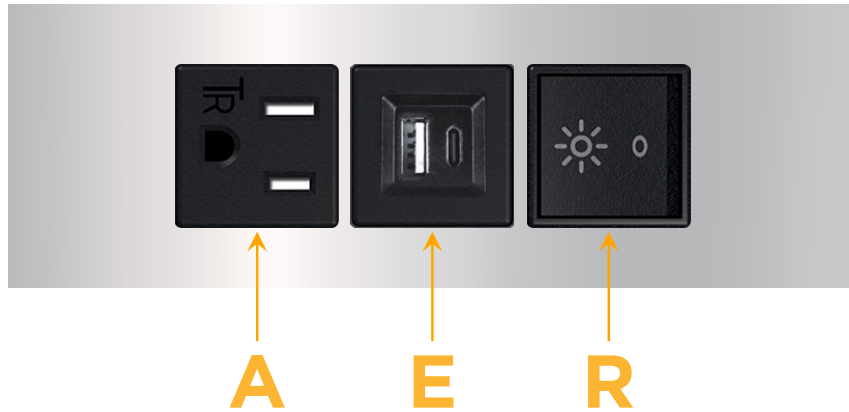

Trim Plate Finish: **CHROME (ABS)**

Custom Finishes Available

M-POWER-3T-AER-CRATP

Features:

Module/Port Options:

- A** Tamper Resistant AC Receptacle
- E** USB-A & USB-C (20W)
- M** Double USB-A (Fast Charging Ports - 18W)
- H** HDMI
- 6** CAT 6
- 12** RJ 12
- X** Switched AC
- Y** 3-Way Switch (Low Voltage)
- V** USB-C (45W High Speed Charging Port)
- S** USB-C (25W High Speed Charging Port)
- R** Switched AC (Rocker Switch)
- D** Dimmer Switch

Plug:

Supplied with Low Profile Flat 45° Angle 120 VAC Plug

Optional Standard Straight 120 VAC Plug

Optional Straight 120 VAC Pass-through Plug

- CLEAN, COMPACT DESIGN
- STREAMLINED
- LOW PROFILE
- SIDE-EXITING CORDS
- PLUG & PLAY
- 6' AC CORD & PLUG (FLAT PLUG STANDARD)
- CUSTOMIZABLE CONFIGURATIONS AND FINISHES
- UL LISTED FOR MOUNTING IN FURNITURE
- 15A

sales@mormax.com

mormax.com

Specs:

Modules/Ports:

- A** Tamper Resistant AC Receptacle
- E** USB-A & USB-C (20W)
- R** Switched AC (Rocker Switch)