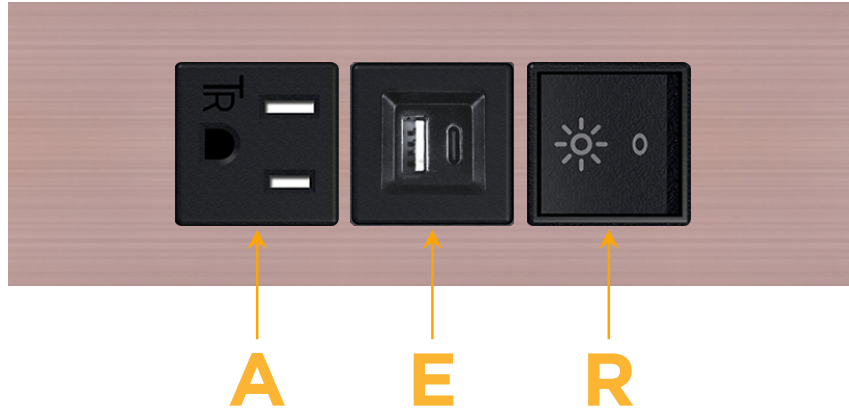

Trim Plate Finish: **CHAMPAGNE (ABS)**

Custom Finishes Available

M-POWER-3T-AER-CHATP

Features:

**Module/Port Options:**

- A** Tamper Resistant AC Receptacle
- E** USB-A & USB-C (20W)
- M** Double USB-A (Fast Charging Ports - 18W)
- H** HDMI
- 6** CAT 6
- 12** RJ 12
- X** Switched AC
- Y** 3-Way Switch (Low Voltage)
- V** USB-C (45W High Speed Charging Port)
- S** USB-C (25W High Speed Charging Port)
- R** Switched AC (Rocker Switch)
- D** Dimmer Switch

**Plug:**

Supplied with Low Profile Flat 45° Angle 120 VAC Plug

Optional Standard Straight 120 VAC Plug

Optional Straight 120 VAC Pass-through Plug

- CLEAN, COMPACT DESIGN
- STREAMLINED
- LOW PROFILE
- SIDE-EXITING CORDS
- PLUG & PLAY
- 6' AC CORD & PLUG (FLAT PLUG STANDARD)
- CUSTOMIZABLE CONFIGURATIONS AND FINISHES
- UL LISTED FOR MOUNTING IN FURNITURE
- 15A

sales@mormax.com

mormax.com

Specs:

**Modules/Ports:**

- A** Tamper Resistant AC Receptacle
- E** USB-A & USB-C (20W)
- R** Switched AC (Rocker Switch)

**A E R**

TOP