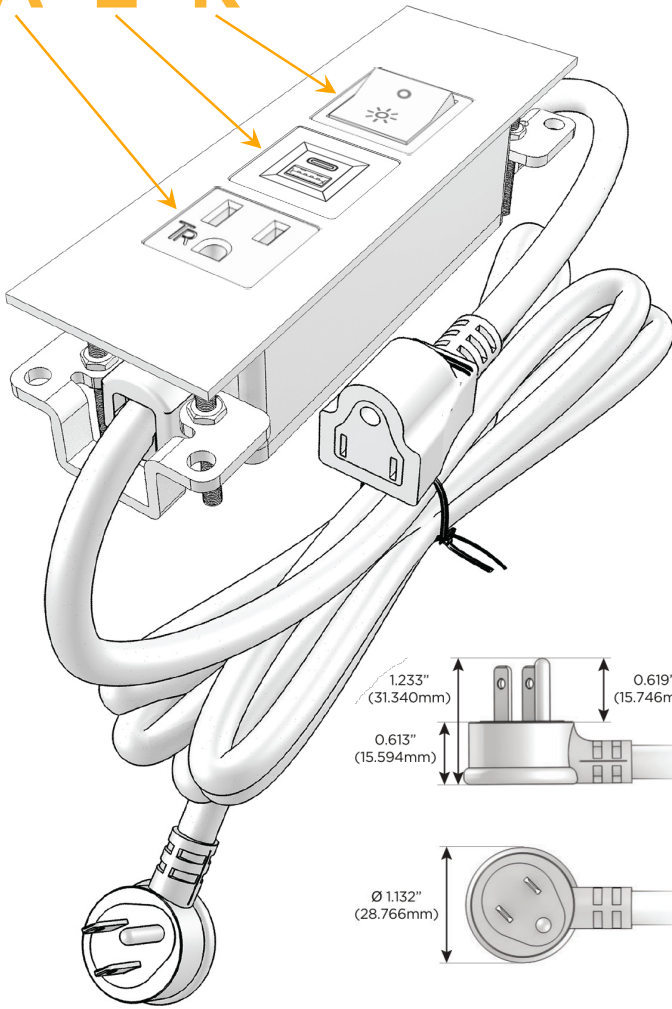

Trim Plate Finish: **CHAMPAGNE (ABS)**

Custom Finishes Available

M-POWER-3T-AER-CHATP

Features:

**Module/Port Options:**

- A** Tamper Resistant AC Receptacle
- E** USB-A & USB-C (20W)
- M** Double USB-A (Fast Charging Ports - 18W)
- H** HDMI
- 6** CAT 6
- 12** RJ 12
- X** Switched AC
- Y** 3-Way Switch (Low Voltage)
- V** USB-C (45W High Speed Charging Port)
- S** USB-C (25W High Speed Charging Port)
- R** Switched AC (Rocker Switch)
- D** Dimmer Switch

**Plug:**

Supplied with Low Profile Flat 45° Angle 120 VAC Plug

Optional Standard Straight 120 VAC Plug

Optional Straight 120 VAC Pass-through Plug

- CLEAN, COMPACT DESIGN
- STREAMLINED
- LOW PROFILE
- SIDE-EXITING CORDS
- PLUG & PLAY
- 6' AC CORD & PLUG (FLAT PLUG STANDARD)
- CUSTOMIZABLE CONFIGURATIONS AND FINISHES
- UL LISTED FOR MOUNTING IN FURNITURE
- 15A

sales@mormax.com

mormax.com

Specs:

**Modules/Ports:**

- A** Tamper Resistant AC Receptacle
- E** USB-A & USB-C (20W)
- R** Switched AC (Rocker Switch)

**A E R**

TOP