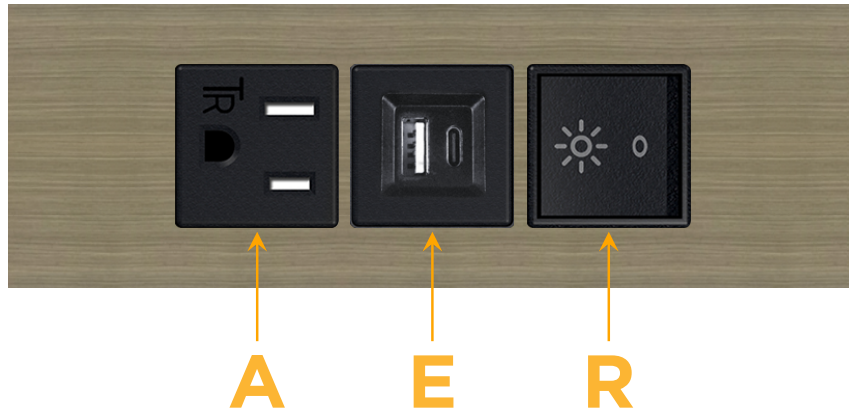

Trim Plate Finish: **ANTIQUED ARCHITECTURAL BRONZE (ABS)**

Custom Finishes Available

M-POWER-3T-AER-BZ5AATP

Features:

Module/Port Options:

- A** Tamper Resistant AC Receptacle
- E** USB-A & USB-C (20W)
- M** Double USB-A (Fast Charging Ports - 18W)
- H** HDMI
- 6** CAT 6
- 12** RJ 12
- X** Switched AC
- Y** 3-Way Switch (Low Voltage)
- V** USB-C (45W High Speed Charging Port)
- S** USB-C (25W High Speed Charging Port)
- R** Switched AC (Rocker Switch)
- D** Dimmer Switch

Plug:

Supplied with Low Profile Flat 45° Angle 120 VAC Plug

Optional Standard Straight 120 VAC Plug

Optional Straight 120 VAC Pass-through Plug

- CLEAN, COMPACT DESIGN
- STREAMLINED
- LOW PROFILE
- SIDE-EXITING CORDS
- PLUG & PLAY
- 6' AC CORD & PLUG (FLAT PLUG STANDARD)
- CUSTOMIZABLE CONFIGURATIONS AND FINISHES
- UL LISTED FOR MOUNTING IN FURNITURE
- 15A

sales@mormax.com

mormax.com

Specs:

Modules/Ports:

- A** Tamper Resistant AC Receptacle
- E** USB-A & USB-C (20W)
- R** Switched AC (Rocker Switch)