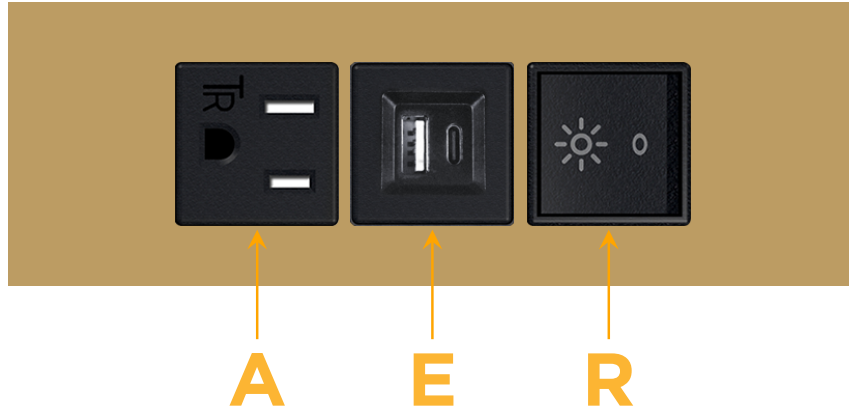

Trim Plate Finish: **BRASS (ABS)**

Custom Finishes Available

M-POWER-3T-AER-BRATP

Features:

Module/Port Options:

- A** Tamper Resistant AC Receptacle
- E** USB-A & USB-C (20W)
- M** Double USB-A (Fast Charging Ports - 18W)
- H** HDMI
- 6** CAT 6
- 12** RJ 12
- X** Switched AC
- Y** 3-Way Switch (Low Voltage)
- V** USB-C (45W High Speed Charging Port)
- S** USB-C (25W High Speed Charging Port)
- R** Switched AC (Rocker Switch)
- D** Dimmer Switch

Plug:

Supplied with Low Profile Flat 45° Angle 120 VAC Plug

Optional Standard Straight 120 VAC Plug

Optional Straight 120 VAC Pass-through Plug

- CLEAN, COMPACT DESIGN
- STREAMLINED
- LOW PROFILE
- SIDE-EXITING CORDS
- PLUG & PLAY
- 6' AC CORD & PLUG (FLAT PLUG STANDARD)
- CUSTOMIZABLE CONFIGURATIONS AND FINISHES
- UL LISTED FOR MOUNTING IN FURNITURE
- 15A

sales@mormax.com

mormax.com

Specs:

Modules/Ports:

- A** Tamper Resistant AC Receptacle
- E** USB-A & USB-C (20W)
- R** Switched AC (Rocker Switch)