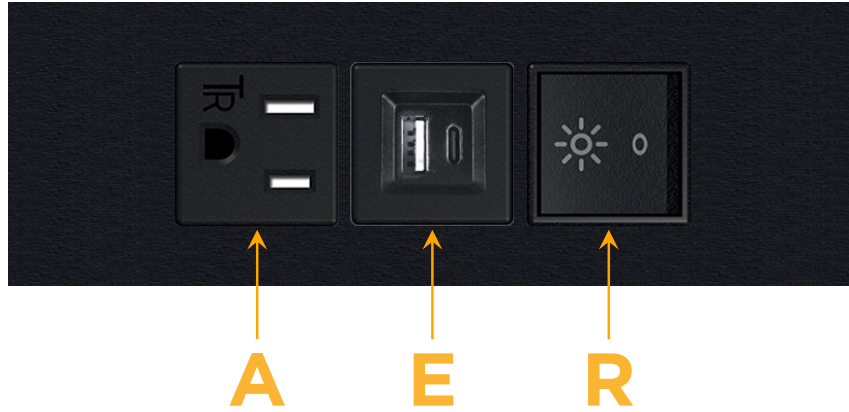

M-POWER-3T

AC POWER & DATA CONNECTIVITY SOLUTION

M-POWER-3T-AER-B2ATP

Distributed by

Mormax Company, Inc.

8 Westchester Plaza

Elmsford, NY 10523

914-699-0101

sales@mormax.com

mormax.com

Metro Light & Power's line of power & data solutions offers sophisticated design elements combined with greater ease of installation. Streamlined and low-profile, enhanced by side-exiting cords, our outlets advance the industry with their cutting edge look and feel. We believe flexibility is key, and we provide a variety of mounting options, including the ability to mount in limited spaces. Our outlets are available in many finishes and configurations, in addition to a custom color and finish capability for our clients.

Trim Plate Finish: **SATIN BLACK (ABS)**

Custom Finishes Available

M-POWER-3T-AER-B2ATP

Features:

Module/Port Options:

- **A** Tamper Resistant AC Receptacle
- **E** USB-A & USB-C (20W)
- **M** Double USB-A (Fast Charging Ports - 18W)
- **H** HDMI
- **6** CAT 6
- **12** RJ 12
- **X** Switched AC
- **Y** 3-Way Switch (Low Voltage)
- **V** USB-C (45W High Speed Charging Port)
- **S** USB-C (25W High Speed Charging Port)
- **R** Switched AC (Rocker Switch)
- **D** Dimmer Switch

Plug:

Supplied with Low Profile Flat 45° Angle 120 VAC Plug

Optional Standard Straight 120 VAC Plug

Optional Straight 120 VAC Pass-through Plug

- CLEAN, COMPACT DESIGN
- STREAMLINED
- LOW PROFILE
- SIDE-EXITING CORDS
- PLUG & PLAY
- 6' AC CORD & PLUG (FLAT PLUG STANDARD)
- CUSTOMIZABLE CONFIGURATIONS AND FINISHES
- UL LISTED FOR MOUNTING IN FURNITURE
- 15A