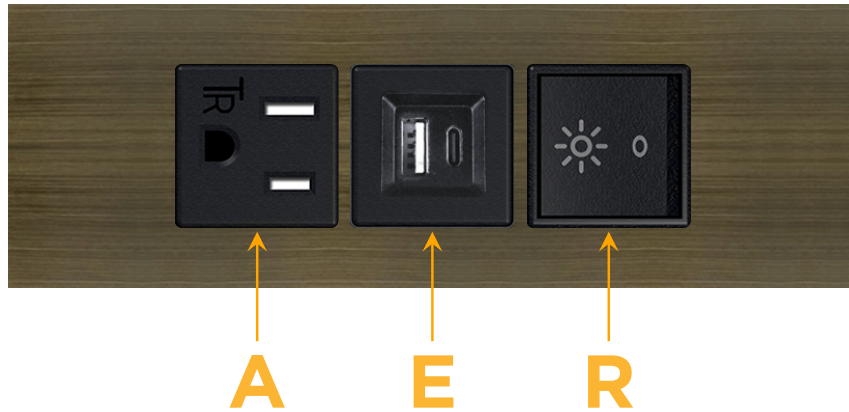

Trim Plate Finish: **SPECIAL ANTIQUE BRONZE (ABS)**

Custom Finishes Available

M-POWER-3T-AER-APATP

Features:

**Module/Port Options:**

- A** Tamper Resistant AC Receptacle
- E** USB-A & USB-C (20W)
- M** Double USB-A (Fast Charging Ports - 18W)
- H** HDMI
- 6** CAT 6
- 12** RJ 12
- X** Switched AC
- Y** 3-Way Switch (Low Voltage)
- V** USB-C (45W High Speed Charging Port)
- S** USB-C (25W High Speed Charging Port)
- R** Switched AC (Rocker Switch)
- D** Dimmer Switch

**Plug:**

Supplied with Low Profile Flat 45° Angle 120 VAC Plug

Optional Standard Straight 120 VAC Plug

Optional Straight 120 VAC Pass-through Plug

- CLEAN, COMPACT DESIGN
- STREAMLINED
- LOW PROFILE
- SIDE-EXITING CORDS
- PLUG & PLAY
- 6' AC CORD & PLUG (FLAT PLUG STANDARD)
- CUSTOMIZABLE CONFIGURATIONS AND FINISHES
- UL LISTED FOR MOUNTING IN FURNITURE
- 15A

sales@mormax.com

mormax.com

Specs:

**Modules/Ports:**

- A** Tamper Resistant AC Receptacle
- E** USB-A & USB-C (20W)
- R** Switched AC (Rocker Switch)

**A E R**

TOP