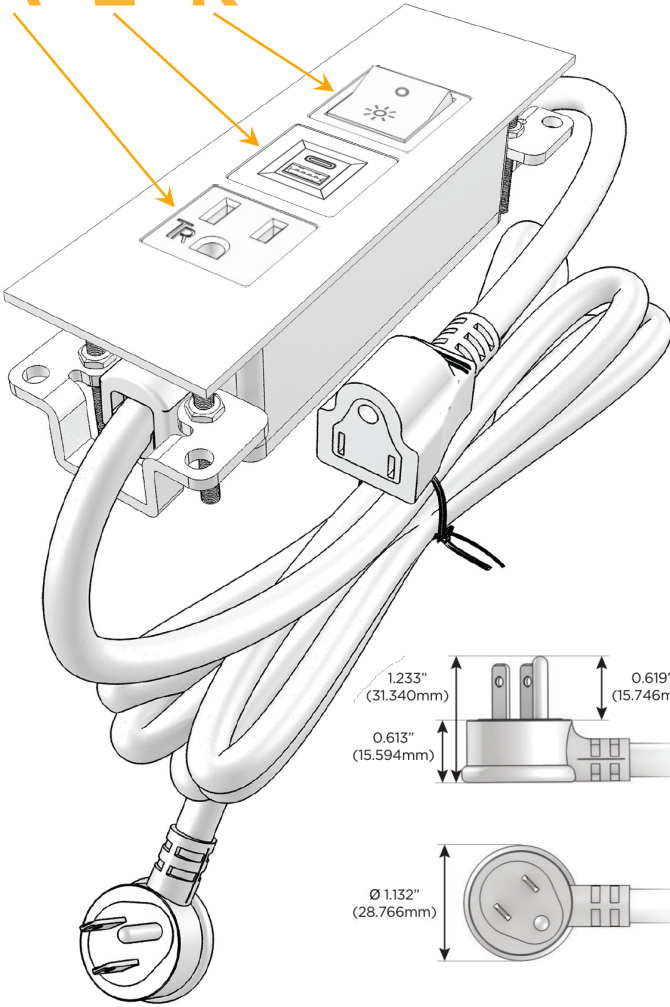

Trim Plate Finish: **SPECIAL ANTIQUE BRONZE (ABS)**

Custom Finishes Available

M-POWER-3T-AER-APATP

Features:

**Module/Port Options:**

- A** Tamper Resistant AC Receptacle
- E** USB-A & USB-C (20W)
- M** Double USB-A (Fast Charging Ports - 18W)
- H** HDMI
- 6** CAT 6
- 12** RJ 12
- X** Switched AC
- Y** 3-Way Switch (Low Voltage)
- V** USB-C (45W High Speed Charging Port)
- S** USB-C (25W High Speed Charging Port)
- R** Switched AC (Rocker Switch)
- D** Dimmer Switch

**Plug:**

Supplied with Low Profile Flat 45° Angle 120 VAC Plug

Optional Standard Straight 120 VAC Plug

Optional Straight 120 VAC Pass-through Plug

- CLEAN, COMPACT DESIGN
- STREAMLINED
- LOW PROFILE
- SIDE-EXITING CORDS
- PLUG & PLAY
- 6' AC CORD & PLUG (FLAT PLUG STANDARD)
- CUSTOMIZABLE CONFIGURATIONS AND FINISHES
- UL LISTED FOR MOUNTING IN FURNITURE
- 15A

sales@mormax.com

mormax.com

Specs:

**Modules/Ports:**

- A** Tamper Resistant AC Receptacle
- E** USB-A & USB-C (20W)
- R** Switched AC (Rocker Switch)

**A E R**

TOP