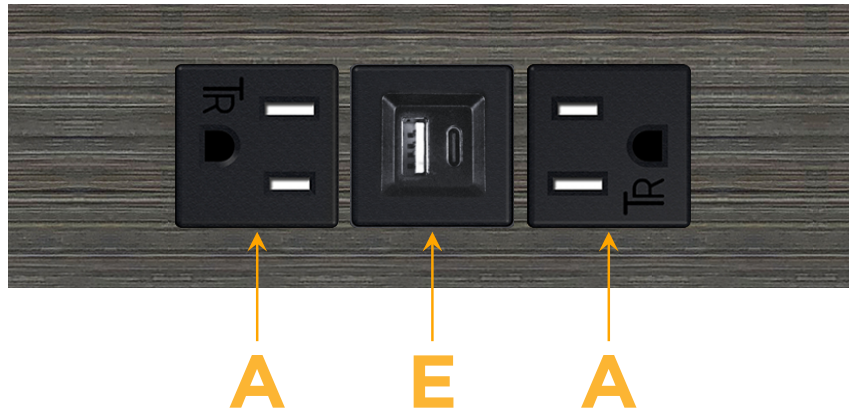

M-POWER-3T

AC POWER & DATA CONNECTIVITY SOLUTION

M-POWER-3T-AEA-S3ATP

Distributed by

Mormax Company, Inc.

8 Westchester Plaza

Elmsford, NY 10523

914-699-0101

sales@mormax.com

mormax.com

Metro Light & Power's line of power & data solutions offers sophisticated design elements combined with greater ease of installation. Streamlined and low-profile, enhanced by side-exiting cords, our outlets advance the industry with their cutting edge look and feel. We believe flexibility is key, and we provide a variety of mounting options, including the ability to mount in limited spaces. Our outlets are available in many finishes and configurations, in addition to a custom color and finish capability for our clients.

Trim Plate Finish: **GUNMETAL (ABS)**

Custom Finishes Available

M-POWER-3T-AEA-S3ATP

Features:

Module/Port Options:

- **A** Tamper Resistant AC Receptacle
- **E** USB-A & USB-C (20W)
- **M** Double USB-A (Fast Charging Ports - 18W)
- **H** HDMI
- **6** CAT 6
- **12** RJ 12
- **X** Switched AC
- **Y** 3-Way Switch (Low Voltage)
- **V** USB-C (45W High Speed Charging Port)
- **S** USB-C (25W High Speed Charging Port)
- **R** Switched AC (Rocker Switch)
- **D** Dimmer Switch

Plug:

Supplied with Low Profile Flat 45° Angle 120 VAC Plug

Optional Standard Straight 120 VAC Plug

Optional Straight 120 VAC Pass-through Plug

- CLEAN, COMPACT DESIGN
- STREAMLINED
- LOW PROFILE
- SIDE-EXITING CORDS
- PLUG & PLAY
- 6' AC CORD & PLUG (FLAT PLUG STANDARD)
- CUSTOMIZABLE CONFIGURATIONS AND FINISHES
- UL LISTED FOR MOUNTING IN FURNITURE
- 15A