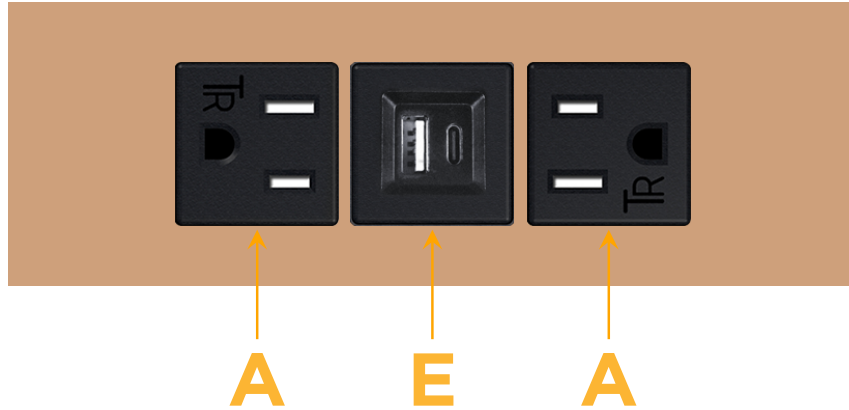

Trim Plate Finish: **COPPER (ABS)**

*Custom Finishes Available*

M-POWER-3T-AEA-CUATP

Features:

**Module/Port Options:**

- A** Tamper Resistant AC Receptacle
- E** USB-A & USB-C (20W)
- M** Double USB-A (Fast Charging Ports - 18W)
- H** HDMI
- 6** CAT 6
- 12** RJ 12
- X** Switched AC
- Y** 3-Way Switch (Low Voltage)
- V** USB-C (45W High Speed Charging Port)
- S** USB-C (25W High Speed Charging Port)
- R** Switched AC (Rocker Switch)
- D** Dimmer Switch

**Plug:**

Supplied with Low Profile Flat 45° Angle 120 VAC Plug

Optional Standard Straight 120 VAC Plug

Optional Straight 120 VAC Pass-through Plug

- CLEAN, COMPACT DESIGN
- STREAMLINED
- LOW PROFILE
- SIDE-EXITING CORDS
- PLUG & PLAY
- 6' AC CORD & PLUG (FLAT PLUG STANDARD)
- CUSTOMIZABLE CONFIGURATIONS AND FINISHES
- UL LISTED FOR MOUNTING IN FURNITURE
- 15A

sales@mormax.com

mormax.com

Specs:

**Modules/Ports:**

- A** Tamper Resistant AC Receptacle
- E** USB-A & USB-C (20W)