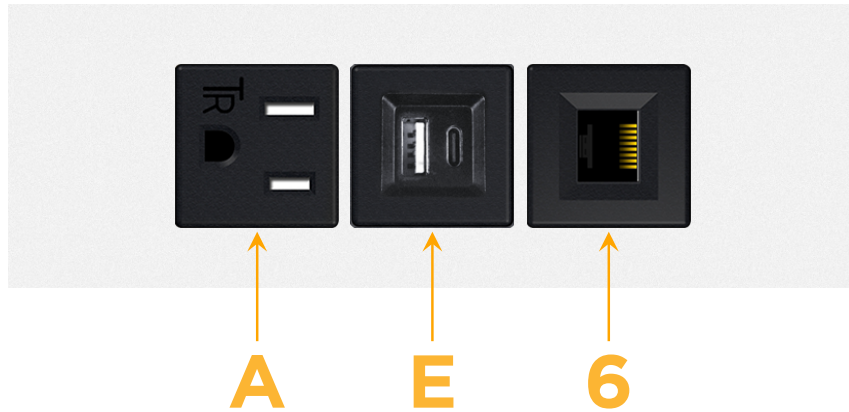

M-POWER-3T

AC POWER & DATA CONNECTIVITY SOLUTION

M-POWER-3T-AE6-WTP

Distributed by

Mormax Company, Inc.

8 Westchester Plaza

Elmsford, NY 10523

914-699-0101

sales@mormax.com

mormax.com

Metro Light & Power's line of power & data solutions offers sophisticated design elements combined with greater ease of installation. Streamlined and low-profile, enhanced by side-exiting cords, our outlets advance the industry with their cutting edge look and feel. We believe flexibility is key, and we provide a variety of mounting options, including the ability to mount in limited spaces. Our outlets are available in many finishes and configurations, in addition to a custom color and finish capability for our clients.

Trim Plate Finish: **WHITE (STEEL)**

Custom Finishes Available

M-POWER-3T-AE6-WTP

Features:

Module/Port Options:

- **A** Tamper Resistant AC Receptacle
- **E** USB-A & USB-C (20W)
- **M** Double USB-A (Fast Charging Ports - 18W)
- **H** HDMI
- **6** CAT 6
- **12** RJ 12
- **X** Switched AC
- **Y** 3-Way Switch (Low Voltage)
- **V** USB-C (45W High Speed Charging Port)
- **S** USB-C (25W High Speed Charging Port)
- **R** Switched AC (Rocker Switch)
- **D** Dimmer Switch

Plug:

Supplied with Low Profile Flat 45° Angle 120 VAC Plug

Optional Standard Straight 120 VAC Plug

Optional Straight 120 VAC Pass-through Plug

- CLEAN, COMPACT DESIGN
- STREAMLINED
- LOW PROFILE
- SIDE-EXITING CORDS
- PLUG & PLAY
- 6' AC CORD & PLUG (FLAT PLUG STANDARD)
- CUSTOMIZABLE CONFIGURATIONS AND FINISHES
- UL LISTED FOR MOUNTING IN FURNITURE
- 15A