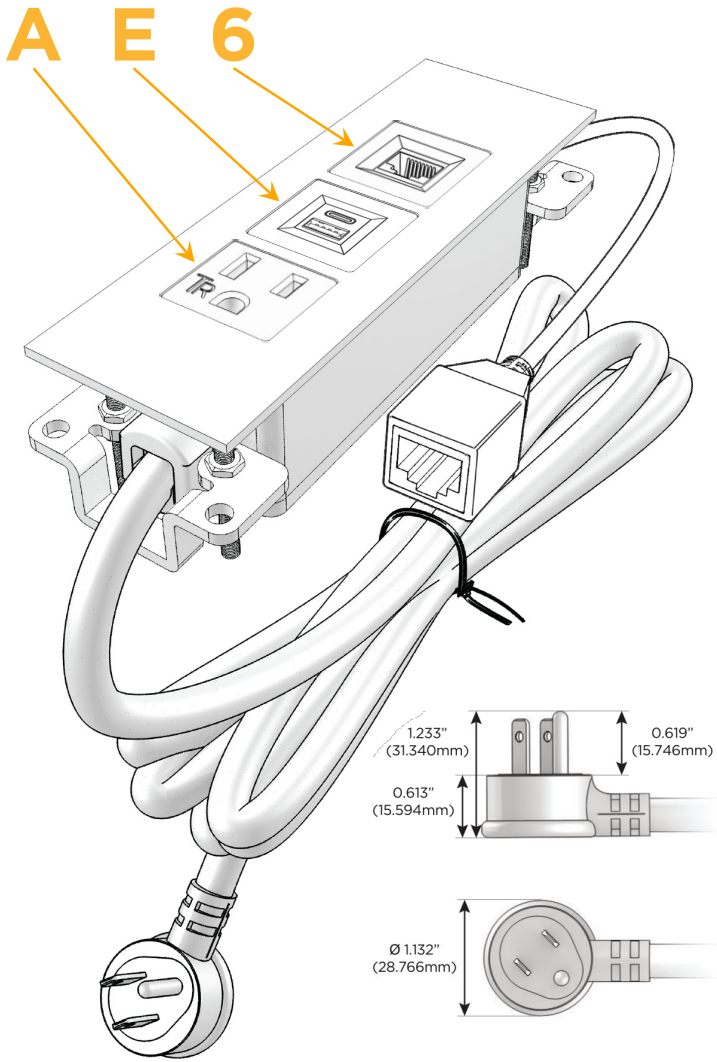

Trim Plate Finish: **BRUSHED STAINLESS (ABS)**

Custom Finishes Available

M-POWER-3T-AE6-SS4ATP

Features:

Module/Port Options:

- A** Tamper Resistant AC Receptacle
- E** USB-A & USB-C (20W)
- M** Double USB-A (Fast Charging Ports - 18W)
- H** HDMI
- 6** CAT 6
- 12** RJ 12
- X** Switched AC
- Y** 3-Way Switch (Low Voltage)
- V** USB-C (45W High Speed Charging Port)
- S** USB-C (25W High Speed Charging Port)
- R** Switched AC (Rocker Switch)
- D** Dimmer Switch

Plug:

Supplied with Low Profile Flat 45° Angle 120 VAC Plug

Optional Standard Straight 120 VAC Plug

Optional Straight 120 VAC Pass-through Plug

- CLEAN, COMPACT DESIGN
- STREAMLINED
- LOW PROFILE
- SIDE-EXITING CORDS
- PLUG & PLAY
- 6' AC CORD & PLUG (FLAT PLUG STANDARD)
- CUSTOMIZABLE CONFIGURATIONS AND FINISHES
- UL LISTED FOR MOUNTING IN FURNITURE
- 15A

M-POWER-3T

AC POWER & DATA CONNECTIVITY SOLUTION

M-POWER-3T-AE6-SS4ATP

Specs:

Modules/Ports:

- A** Tamper Resistant AC Receptacle
- E** USB-A & USB-C (20W)
- 6** CAT 6

Distributed by

Mormax Company, Inc.