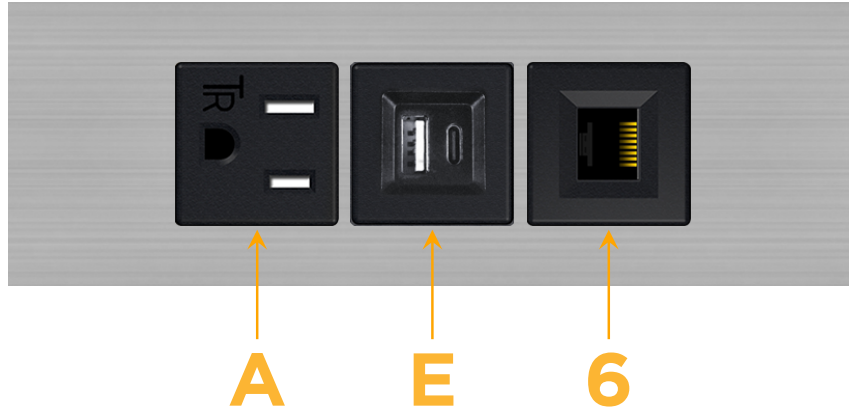

Trim Plate Finish: **BRUSHED STAINLESS (ABS)**

Custom Finishes Available

M-POWER-3T-AE6-SS4ATP

Features:

Module/Port Options:

- A** Tamper Resistant AC Receptacle
- E** USB-A & USB-C (20W)
- M** Double USB-A (Fast Charging Ports - 18W)
- H** HDMI
- 6** CAT 6
- 12** RJ 12
- X** Switched AC
- Y** 3-Way Switch (Low Voltage)
- V** USB-C (45W High Speed Charging Port)
- S** USB-C (25W High Speed Charging Port)
- R** Switched AC (Rocker Switch)
- D** Dimmer Switch

Plug:

Supplied with Low Profile Flat 45° Angle 120 VAC Plug

Optional Standard Straight 120 VAC Plug

Optional Straight 120 VAC Pass-through Plug

- CLEAN, COMPACT DESIGN
- STREAMLINED
- LOW PROFILE
- SIDE-EXITING CORDS
- PLUG & PLAY
- 6' AC CORD & PLUG (FLAT PLUG STANDARD)
- CUSTOMIZABLE CONFIGURATIONS AND FINISHES
- UL LISTED FOR MOUNTING IN FURNITURE
- 15A

M-POWER-3T

AC POWER & DATA CONNECTIVITY SOLUTION

M-POWER-3T-AE6-SS4ATP

Specs:

Modules/Ports:

- A** Tamper Resistant AC Receptacle
- E** USB-A & USB-C (20W)
- 6** CAT 6

Distributed by

Mormax Company, Inc.