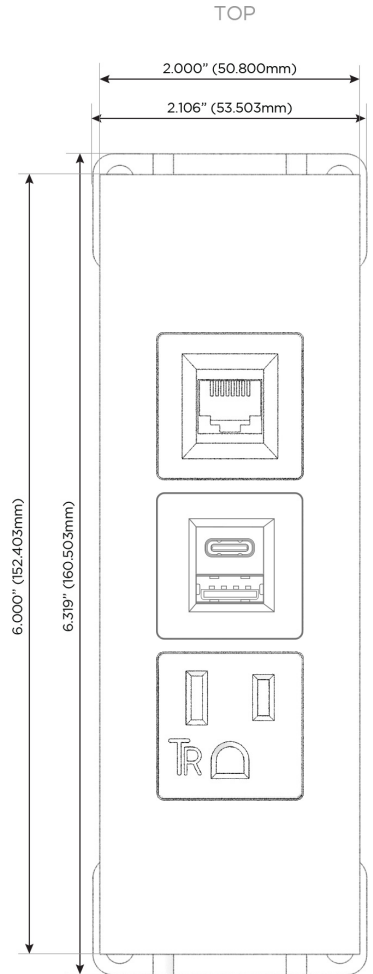

Trim Plate Finish: **BRUSHED STAINLESS (ABS)**

Custom Finishes Available

M-POWER-3T-AE6-SS4ATP

Features:

Module/Port Options:

- A** Tamper Resistant AC Receptacle
- E** USB-A & USB-C (20W)
- M** Double USB-A (Fast Charging Ports - 18W)
- H** HDMI
- 6** CAT 6
- 12** RJ 12
- X** Switched AC
- Y** 3-Way Switch (Low Voltage)
- V** USB-C (45W High Speed Charging Port)
- S** USB-C (25W High Speed Charging Port)
- R** Switched AC (Rocker Switch)
- D** Dimmer Switch

Plug:

Supplied with Low Profile Flat 45° Angle 120 VAC Plug

Optional Standard Straight 120 VAC Plug

Optional Straight 120 VAC Pass-through Plug

- CLEAN, COMPACT DESIGN
- STREAMLINED
- LOW PROFILE
- SIDE-EXITING CORDS
- PLUG & PLAY
- 6' AC CORD & PLUG (FLAT PLUG STANDARD)
- CUSTOMIZABLE CONFIGURATIONS AND FINISHES
- UL LISTED FOR MOUNTING IN FURNITURE
- 15A

M-POWER-3T

AC POWER & DATA CONNECTIVITY SOLUTION

M-POWER-3T-AE6-SS4ATP

Specs:

Modules/Ports:

- A** Tamper Resistant AC Receptacle
- E** USB-A & USB-C (20W)
- 6** CAT 6

Distributed by

Mormax Company, Inc.