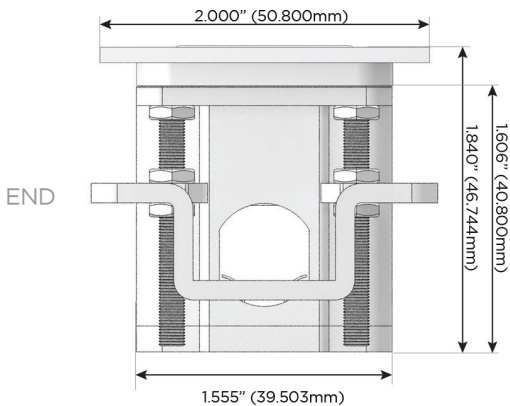

Plug:

Supplied with Low Profile Flat 45° Angle 120 VAC Plug

Optional Standard Straight 120 VAC Plug

Optional Straight 120 VAC Pass-through Plug

- CLEAN, COMPACT DESIGN
- STREAMLINED
- LOW PROFILE
- SIDE-EXITING CORDS
- PLUG & PLAY
- 6' AC CORD & PLUG (FLAT PLUG STANDARD)
- CUSTOMIZABLE CONFIGURATIONS AND FINISHES
- UL LISTED FOR MOUNTING IN FURNITURE
- 15A

M-POWER-3T

AC POWER & DATA CONNECTIVITY SOLUTION

M-POWER-3T-AE6-SS4ATP

Specs:

Modules/Ports:

- A** Tamper Resistant AC Receptacle
- E** USB-A & USB-C (20W)
- 6** CAT 6

Distributed by

Mormax Company, Inc.