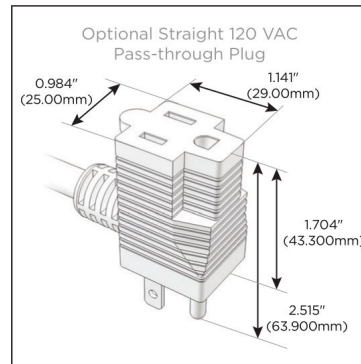

Plug:

Supplied with Low Profile Flat 45° Angle 120 VAC Plug

Optional Standard Straight 120 VAC Plug

Optional Straight 120 VAC Pass-through Plug

- CLEAN, COMPACT DESIGN
- STREAMLINED
- LOW PROFILE
- SIDE-EXITING CORDS
- PLUG & PLAY
- 6' AC CORD & PLUG (FLAT PLUG STANDARD)
- CUSTOMIZABLE CONFIGURATIONS AND FINISHES
- UL LISTED FOR MOUNTING IN FURNITURE
- 15A

M-POWER-3T

AC POWER & DATA CONNECTIVITY SOLUTION

M-POWER-3T-AE6-SS4ATP

Specs:

Modules/Ports:

- A** Tamper Resistant AC Receptacle
- E** USB-A & USB-C (20W)
- 6** CAT 6

Distributed by

Mormax Company, Inc.