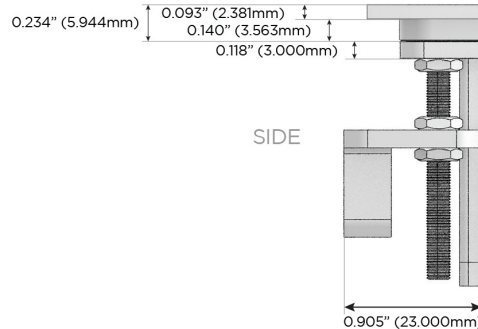

M-POWER-3T

AC POWER & DATA CONNECTIVITY SOLUTION

M-POWER-3T-AE6-SS4ATP

Specs:

Modules/Ports:

- A** Tamper Resistant AC Receptacle
- E** USB-A & USB-C (20W)
- 6** CAT 6

Distributed by

Mormax Company, Inc.