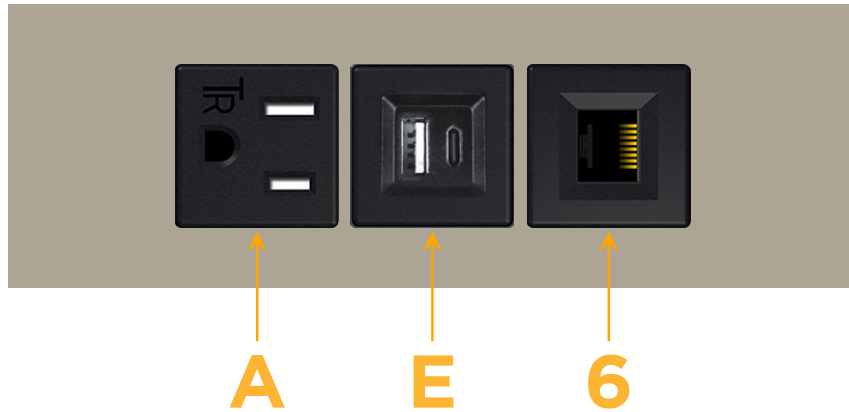

M-POWER-3T

AC POWER & DATA CONNECTIVITY SOLUTION

M-POWER-3T-AE6-SATP

Distributed by

Mormax Company, Inc.

8 Westchester Plaza

Elmsford, NY 10523

914-699-0101

sales@mormax.com

mormax.com

Metro Light & Power's line of power & data solutions offers sophisticated design elements combined with greater ease of installation. Streamlined and low-profile, enhanced by side-exiting cords, our outlets advance the industry with their cutting edge look and feel. We believe flexibility is key, and we provide a variety of mounting options, including the ability to mount in limited spaces. Our outlets are available in many finishes and configurations, in addition to a custom color and finish capability for our clients.

Trim Plate Finish: **SATIN NICKEL (ABS)**

Custom Finishes Available

M-POWER-3T-AE6-SATP

Features:

Module/Port Options:

- **A** Tamper Resistant AC Receptacle
- **E** USB-A & USB-C (20W)
- **M** Double USB-A (Fast Charging Ports - 18W)
- **H** HDMI
- **6** CAT 6
- **12** RJ 12
- **X** Switched AC
- **Y** 3-Way Switch (Low Voltage)
- **V** USB-C (45W High Speed Charging Port)
- **S** USB-C (25W High Speed Charging Port)
- **R** Switched AC (Rocker Switch)
- **D** Dimmer Switch

Plug:

Supplied with Low Profile Flat 45° Angle 120 VAC Plug

Optional Standard Straight 120 VAC Plug

Optional Straight 120 VAC Pass-through Plug

- CLEAN, COMPACT DESIGN
- STREAMLINED
- LOW PROFILE
- SIDE-EXITING CORDS
- PLUG & PLAY
- 6' AC CORD & PLUG (FLAT PLUG STANDARD)
- CUSTOMIZABLE CONFIGURATIONS AND FINISHES
- UL LISTED FOR MOUNTING IN FURNITURE
- 15A