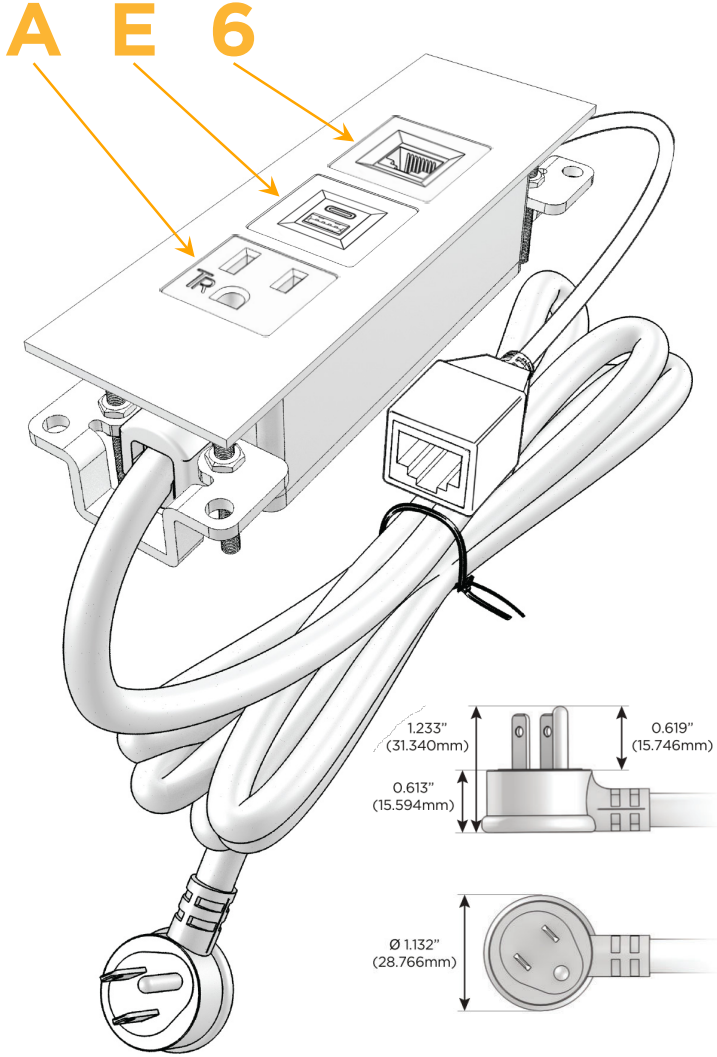

### Module/Port Options:

- A** Tamper Resistant AC Receptacle
- E** USB-A & USB-C (20W)
- M** Double USB-A (Fast Charging Ports - 18W)
- H** HDMI
- 6** CAT 6
- 12** RJ 12
- X** Switched AC
- Y** 3-Way Switch (Low Voltage)
- V** USB-C (45W High Speed Charging Port)
- S** USB-C (25W High Speed Charging Port)
- R** Switched AC (Rocker Switch)
- D** Dimmer Switch

### Plug:

Supplied with Low Profile Flat 45° Angle 120 VAC Plug

Optional Standard Straight 120 VAC Plug

Optional Straight 120 VAC Pass-through Plug

- CLEAN, COMPACT DESIGN
- STREAMLINED
- LOW PROFILE
- SIDE-EXITING CORDS
- PLUG & PLAY
- 6' AC CORD & PLUG (FLAT PLUG STANDARD)
- CUSTOMIZABLE CONFIGURATIONS AND FINISHES
- UL LISTED FOR MOUNTING IN FURNITURE
- 15A

sales@mormax.com

mormax.com

Specs:

**Modules/Ports:**

- A** Tamper Resistant AC Receptacle
- E** USB-A & USB-C (20W)
- 6** CAT 6

TOP