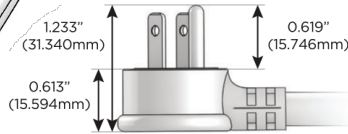

Modules/Ports:

- **A** Tamper Resistant AC Receptacle
- **E** USB-A & USB-C (20W)
- **6** CAT 6