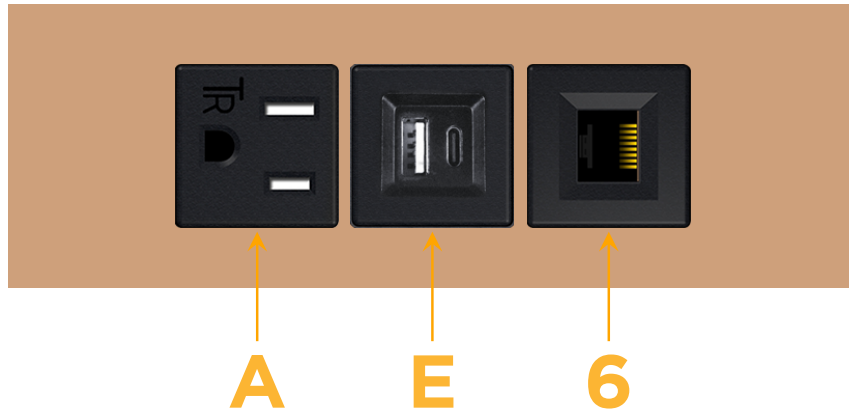

M-POWER-3T

AC POWER & DATA CONNECTIVITY SOLUTION

M-POWER-3T-AE6-CUATP

Distributed by

Mormax Company, Inc.

8 Westchester Plaza

Elmsford, NY 10523

914-699-0101

sales@mormax.com

mormax.com

Metro Light & Power's line of power & data solutions offers sophisticated design elements combined with greater ease of installation. Streamlined and low-profile, enhanced by side-exiting cords, our outlets advance the industry with their cutting edge look and feel. We believe flexibility is key, and we provide a variety of mounting options, including the ability to mount in limited spaces. Our outlets are available in many finishes and configurations, in addition to a custom color and finish capability for our clients.

Trim Plate Finish: **COPPER (ABS)**

Custom Finishes Available

M-POWER-3T-AE6-CUATP

Features:

Module/Port Options:

- **A** Tamper Resistant AC Receptacle
- **E** USB-A & USB-C (20W)
- **M** Double USB-A (Fast Charging Ports - 18W)
- **H** HDMI
- **6** CAT 6
- **12** RJ 12
- **X** Switched AC
- **Y** 3-Way Switch (Low Voltage)
- **V** USB-C (45W High Speed Charging Port)
- **S** USB-C (25W High Speed Charging Port)
- **R** Switched AC (Rocker Switch)
- **D** Dimmer Switch

Plug:

Supplied with Low Profile Flat 45° Angle 120 VAC Plug

Optional Standard Straight 120 VAC Plug

Optional Straight 120 VAC Pass-through Plug

- CLEAN, COMPACT DESIGN
- STREAMLINED
- LOW PROFILE
- SIDE-EXITING CORDS
- PLUG & PLAY
- 6' AC CORD & PLUG (FLAT PLUG STANDARD)
- CUSTOMIZABLE CONFIGURATIONS AND FINISHES
- UL LISTED FOR MOUNTING IN FURNITURE
- 15A