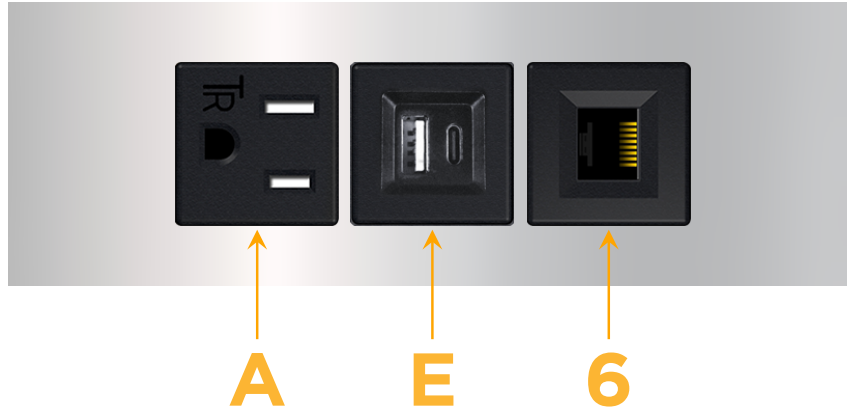

M-POWER-3T

AC POWER & DATA CONNECTIVITY SOLUTION

M-POWER-3T-AE6-CRATP

Distributed by

Mormax Company, Inc.

8 Westchester Plaza

Elmsford, NY 10523

914-699-0101

sales@mormax.com

mormax.com

Metro Light & Power's line of power & data solutions offers sophisticated design elements combined with greater ease of installation. Streamlined and low-profile, enhanced by side-exiting cords, our outlets advance the industry with their cutting edge look and feel. We believe flexibility is key, and we provide a variety of mounting options, including the ability to mount in limited spaces. Our outlets are available in many finishes and configurations, in addition to a custom color and finish capability for our clients.

Trim Plate Finish: **CHROME (ABS)**

Custom Finishes Available

M-POWER-3T-AE6-CRATP

Features:

Module/Port Options:

- **A** Tamper Resistant AC Receptacle
- **E** USB-A & USB-C (20W)
- **M** Double USB-A (Fast Charging Ports - 18W)
- **H** HDMI
- **6** CAT 6
- **12** RJ 12
- **X** Switched AC
- **Y** 3-Way Switch (Low Voltage)
- **V** USB-C (45W High Speed Charging Port)
- **S** USB-C (25W High Speed Charging Port)
- **R** Switched AC (Rocker Switch)
- **D** Dimmer Switch

Plug:

Supplied with Low Profile Flat 45° Angle 120 VAC Plug

Optional Standard Straight 120 VAC Plug

Optional Straight 120 VAC Pass-through Plug

- CLEAN, COMPACT DESIGN
- STREAMLINED
- LOW PROFILE
- SIDE-EXITING CORDS
- PLUG & PLAY
- 6' AC CORD & PLUG (FLAT PLUG STANDARD)
- CUSTOMIZABLE CONFIGURATIONS AND FINISHES
- UL LISTED FOR MOUNTING IN FURNITURE
- 15A