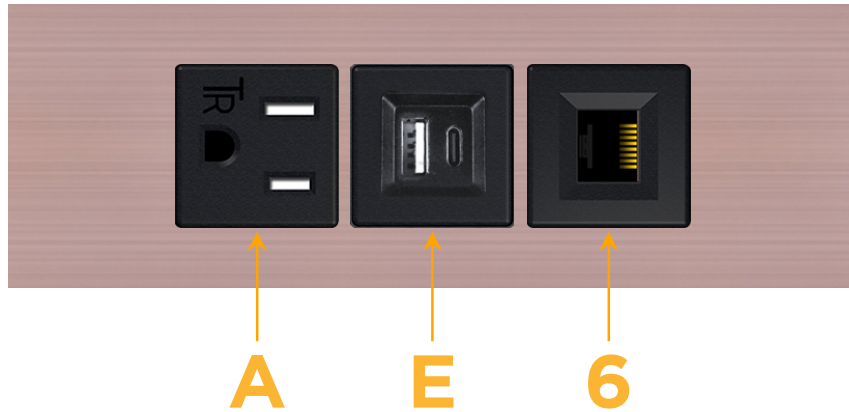

Trim Plate Finish: **CHAMPAGNE (ABS)**

Custom Finishes Available

M-POWER-3T-AE6-CHATP

Features:

**Module/Port Options:**

- A** Tamper Resistant AC Receptacle
- E** USB-A & USB-C (20W)
- M** Double USB-A (Fast Charging Ports - 18W)
- H** HDMI
- 6** CAT 6
- 12** RJ 12
- X** Switched AC
- Y** 3-Way Switch (Low Voltage)
- V** USB-C (45W High Speed Charging Port)
- S** USB-C (25W High Speed Charging Port)
- R** Switched AC (Rocker Switch)
- D** Dimmer Switch

**Plug:**

Supplied with Low Profile Flat 45° Angle 120 VAC Plug

Optional Standard Straight 120 VAC Plug

Optional Straight 120 VAC Pass-through Plug

- CLEAN, COMPACT DESIGN
- STREAMLINED
- LOW PROFILE
- SIDE-EXITING CORDS
- PLUG & PLAY
- 6' AC CORD & PLUG (FLAT PLUG STANDARD)
- CUSTOMIZABLE CONFIGURATIONS AND FINISHES
- UL LISTED FOR MOUNTING IN FURNITURE
- 15A

sales@mormax.com

mormax.com

Specs:

**Modules/Ports:**

- A** Tamper Resistant AC Receptacle
- E** USB-A & USB-C (20W)
- 6** CAT 6

TOP