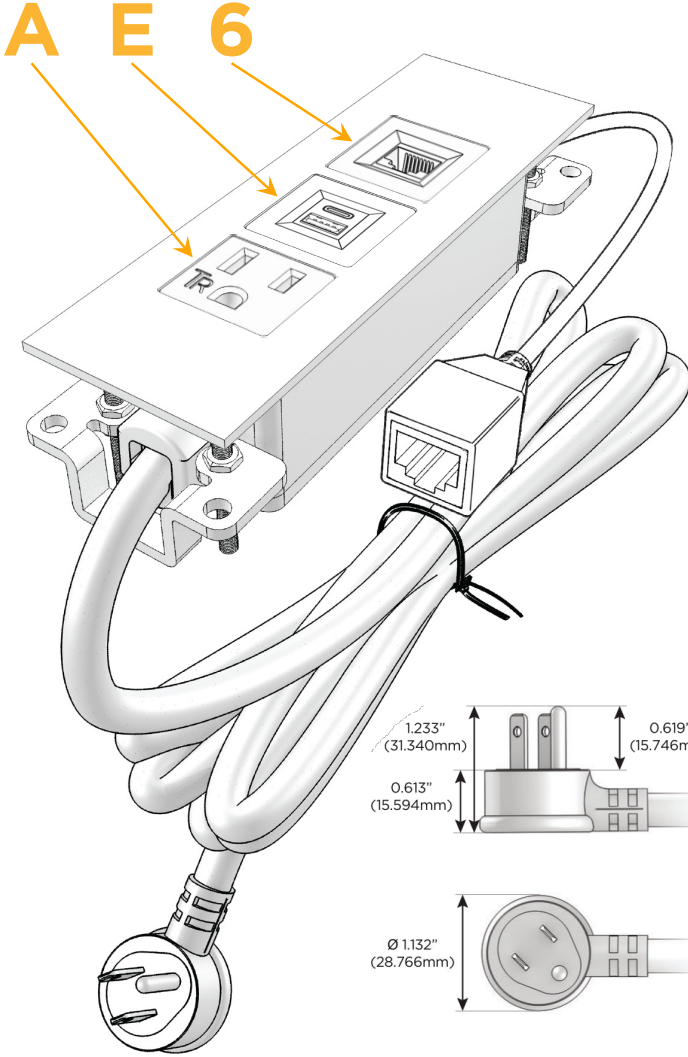

Trim Plate Finish: **CHAMPAGNE (ABS)**

Custom Finishes Available

M-POWER-3T-AE6-CHATP

Features:

**Module/Port Options:**

- A** Tamper Resistant AC Receptacle
- E** USB-A & USB-C (20W)
- M** Double USB-A (Fast Charging Ports - 18W)
- H** HDMI
- 6** CAT 6
- 12** RJ 12
- X** Switched AC
- Y** 3-Way Switch (Low Voltage)
- V** USB-C (45W High Speed Charging Port)
- S** USB-C (25W High Speed Charging Port)
- R** Switched AC (Rocker Switch)
- D** Dimmer Switch

**Plug:**

Supplied with Low Profile Flat 45° Angle 120 VAC Plug

Optional Standard Straight 120 VAC Plug

Optional Straight 120 VAC Pass-through Plug

- CLEAN, COMPACT DESIGN
- STREAMLINED
- LOW PROFILE
- SIDE-EXITING CORDS
- PLUG & PLAY
- 6' AC CORD & PLUG (FLAT PLUG STANDARD)
- CUSTOMIZABLE CONFIGURATIONS AND FINISHES
- UL LISTED FOR MOUNTING IN FURNITURE
- 15A

sales@mormax.com

mormax.com

Specs:

**Modules/Ports:**

- A** Tamper Resistant AC Receptacle
- E** USB-A & USB-C (20W)
- 6** CAT 6

TOP