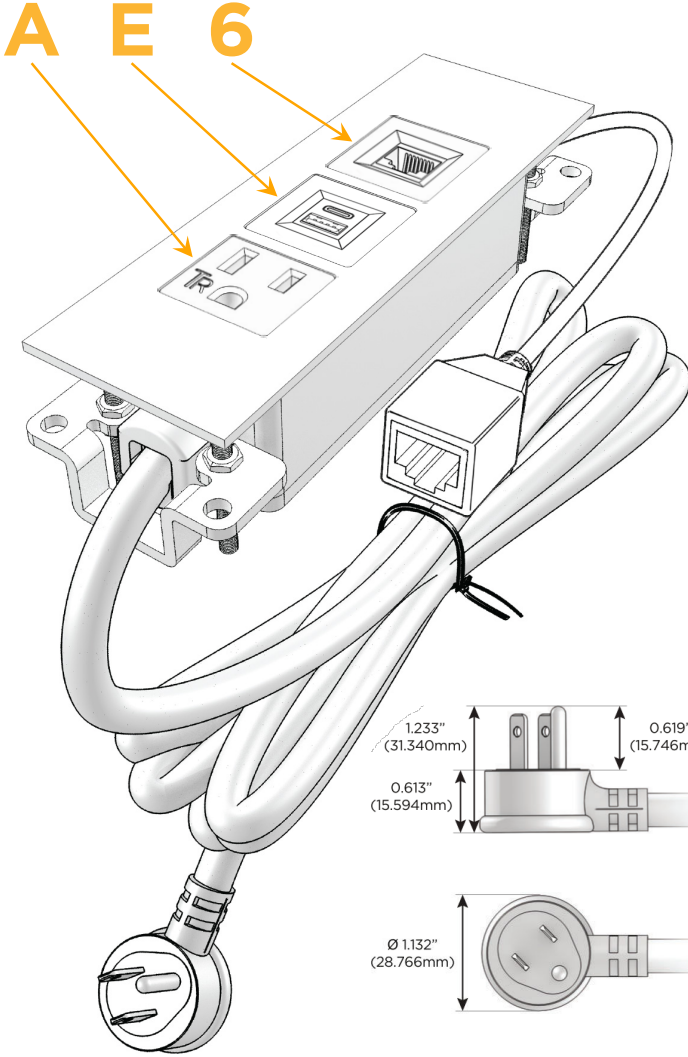

Trim Plate Finish: **STANDARD BRONZE (ABS)**

Custom Finishes Available

M-POWER-3T-AE6-BZATP

Features:

Module/Port Options:

- A** Tamper Resistant AC Receptacle
- E** USB-A & USB-C (20W)
- M** Double USB-A (Fast Charging Ports - 18W)
- H** HDMI
- 6** CAT 6
- 12** RJ 12
- X** Switched AC
- Y** 3-Way Switch (Low Voltage)
- V** USB-C (45W High Speed Charging Port)
- S** USB-C (25W High Speed Charging Port)
- R** Switched AC (Rocker Switch)
- D** Dimmer Switch

Plug:

Supplied with Low Profile Flat 45° Angle 120 VAC Plug

Optional Standard Straight 120 VAC Plug

Optional Straight 120 VAC Pass-through Plug

- CLEAN, COMPACT DESIGN
- STREAMLINED
- LOW PROFILE
- SIDE-EXITING CORDS
- PLUG & PLAY
- 6' AC CORD & PLUG (FLAT PLUG STANDARD)
- CUSTOMIZABLE CONFIGURATIONS AND FINISHES
- UL LISTED FOR MOUNTING IN FURNITURE
- 15A

M-POWER-3T

AC POWER & DATA CONNECTIVITY SOLUTION

M-POWER-3T-AE6-BZATP

Distributed by

Mormax Company, Inc.

8 Westchester Plaza

Elmsford, NY 10523

914-699-0101

sales@mormax.com

mormax.com

Specs:

Modules/Ports:

- A** Tamper Resistant AC Receptacle
- E** USB-A & USB-C (20W)
- 6** CAT 6

TOP