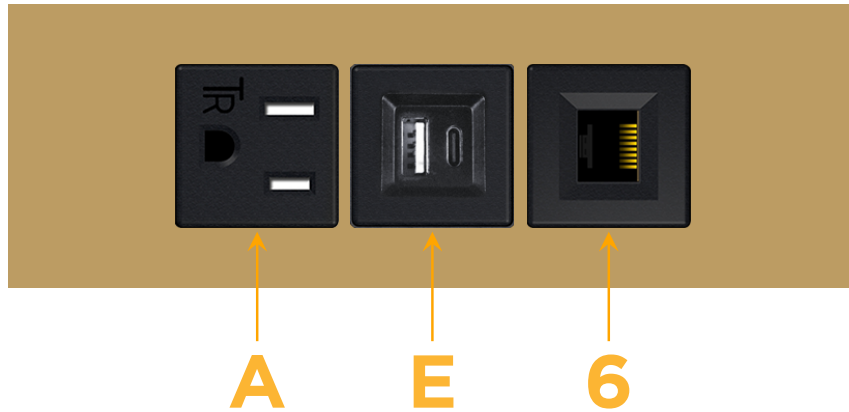

Trim Plate Finish: **STANDARD BRONZE (ABS)**

Custom Finishes Available

M-POWER-3T-AE6-BZATP

Features:

Module/Port Options:

- A** Tamper Resistant AC Receptacle
- E** USB-A & USB-C (20W)
- M** Double USB-A (Fast Charging Ports - 18W)
- H** HDMI
- 6** CAT 6
- 12** RJ 12
- X** Switched AC
- Y** 3-Way Switch (Low Voltage)
- V** USB-C (45W High Speed Charging Port)
- S** USB-C (25W High Speed Charging Port)
- R** Switched AC (Rocker Switch)
- D** Dimmer Switch

Plug:

Supplied with Low Profile Flat 45° Angle 120 VAC Plug

Optional Standard Straight 120 VAC Plug

Optional Straight 120 VAC Pass-through Plug

- CLEAN, COMPACT DESIGN
- STREAMLINED
- LOW PROFILE
- SIDE-EXITING CORDS
- PLUG & PLAY
- 6' AC CORD & PLUG (FLAT PLUG STANDARD)
- CUSTOMIZABLE CONFIGURATIONS AND FINISHES
- UL LISTED FOR MOUNTING IN FURNITURE
- 15A

sales@mormax.com

mormax.com

Specs:

Modules/Ports:

- A** Tamper Resistant AC Receptacle
- E** USB-A & USB-C (20W)
- 6** CAT 6

TOP